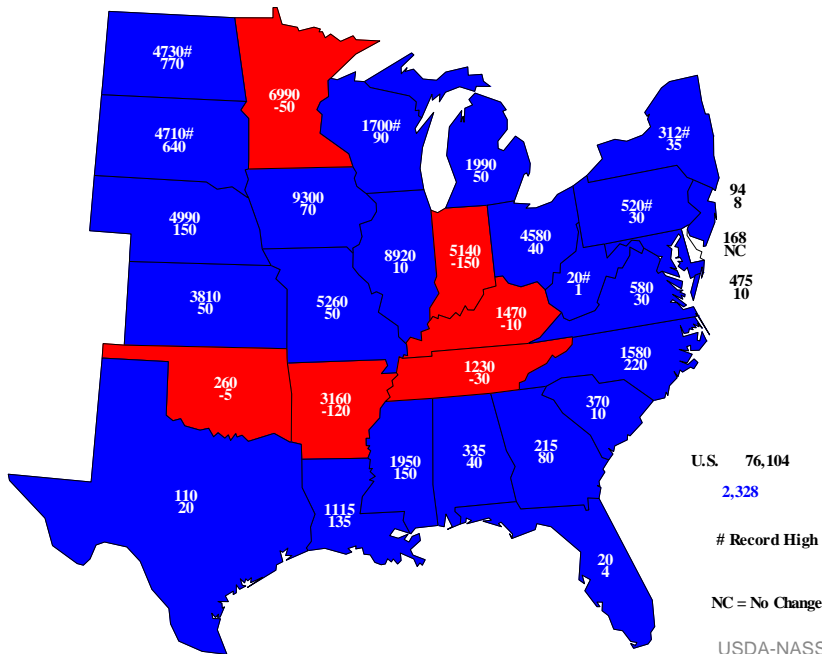

2012 Soybeans Harvested

Acres (000) and Change From Previous Year

U.S. 76,104

2,328

Record High

NC = No Change