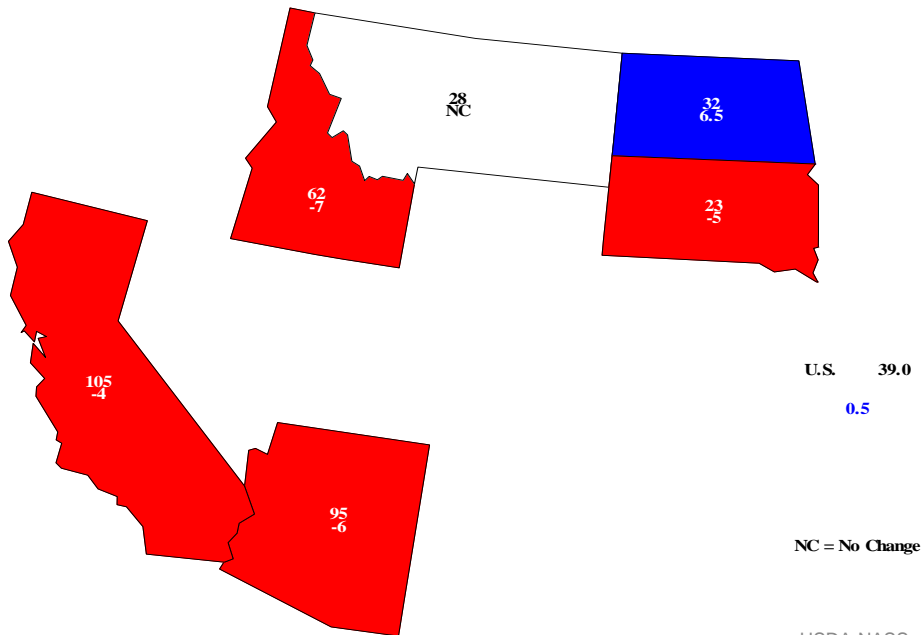

Durum Wheat Yield, 2012

Bushels and Change From Previous Year

U.S. 39.0

0.5

NC = No Change