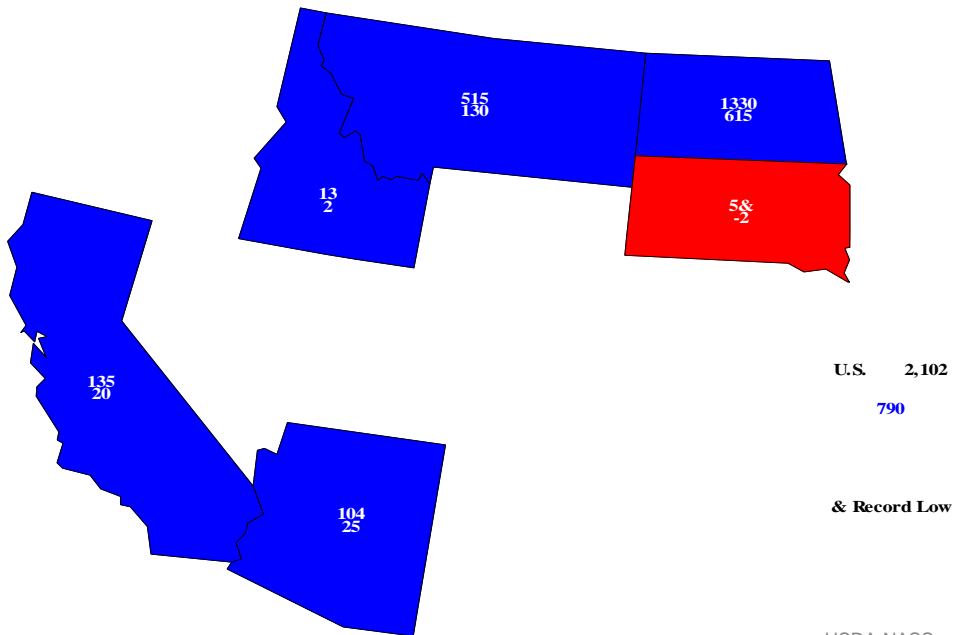

Durum Wheat Harvested, 2012

Acres(000) and Change From Previous Year

U.S. 2,102

790

& Record Low