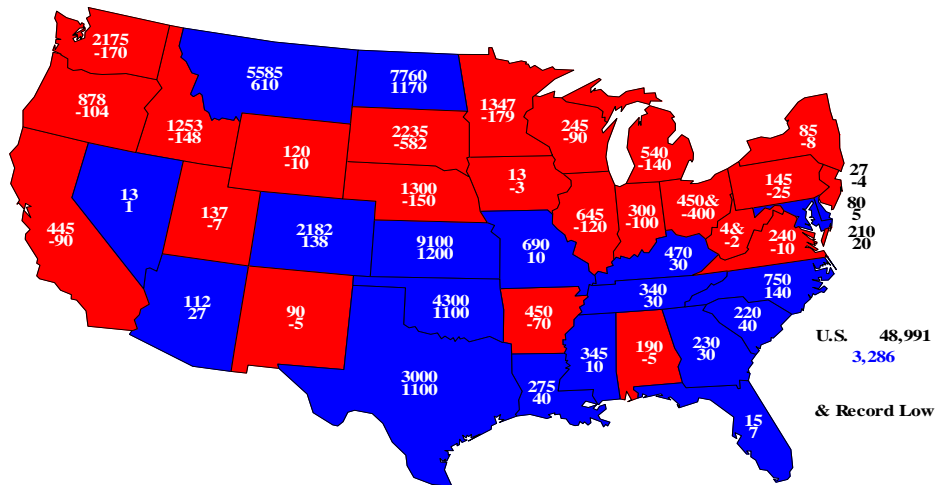

# All Wheat Harvested, 2012

## Acres(000) and Change From Previous Year

U.S. 48,991  
3,286

& Record Low