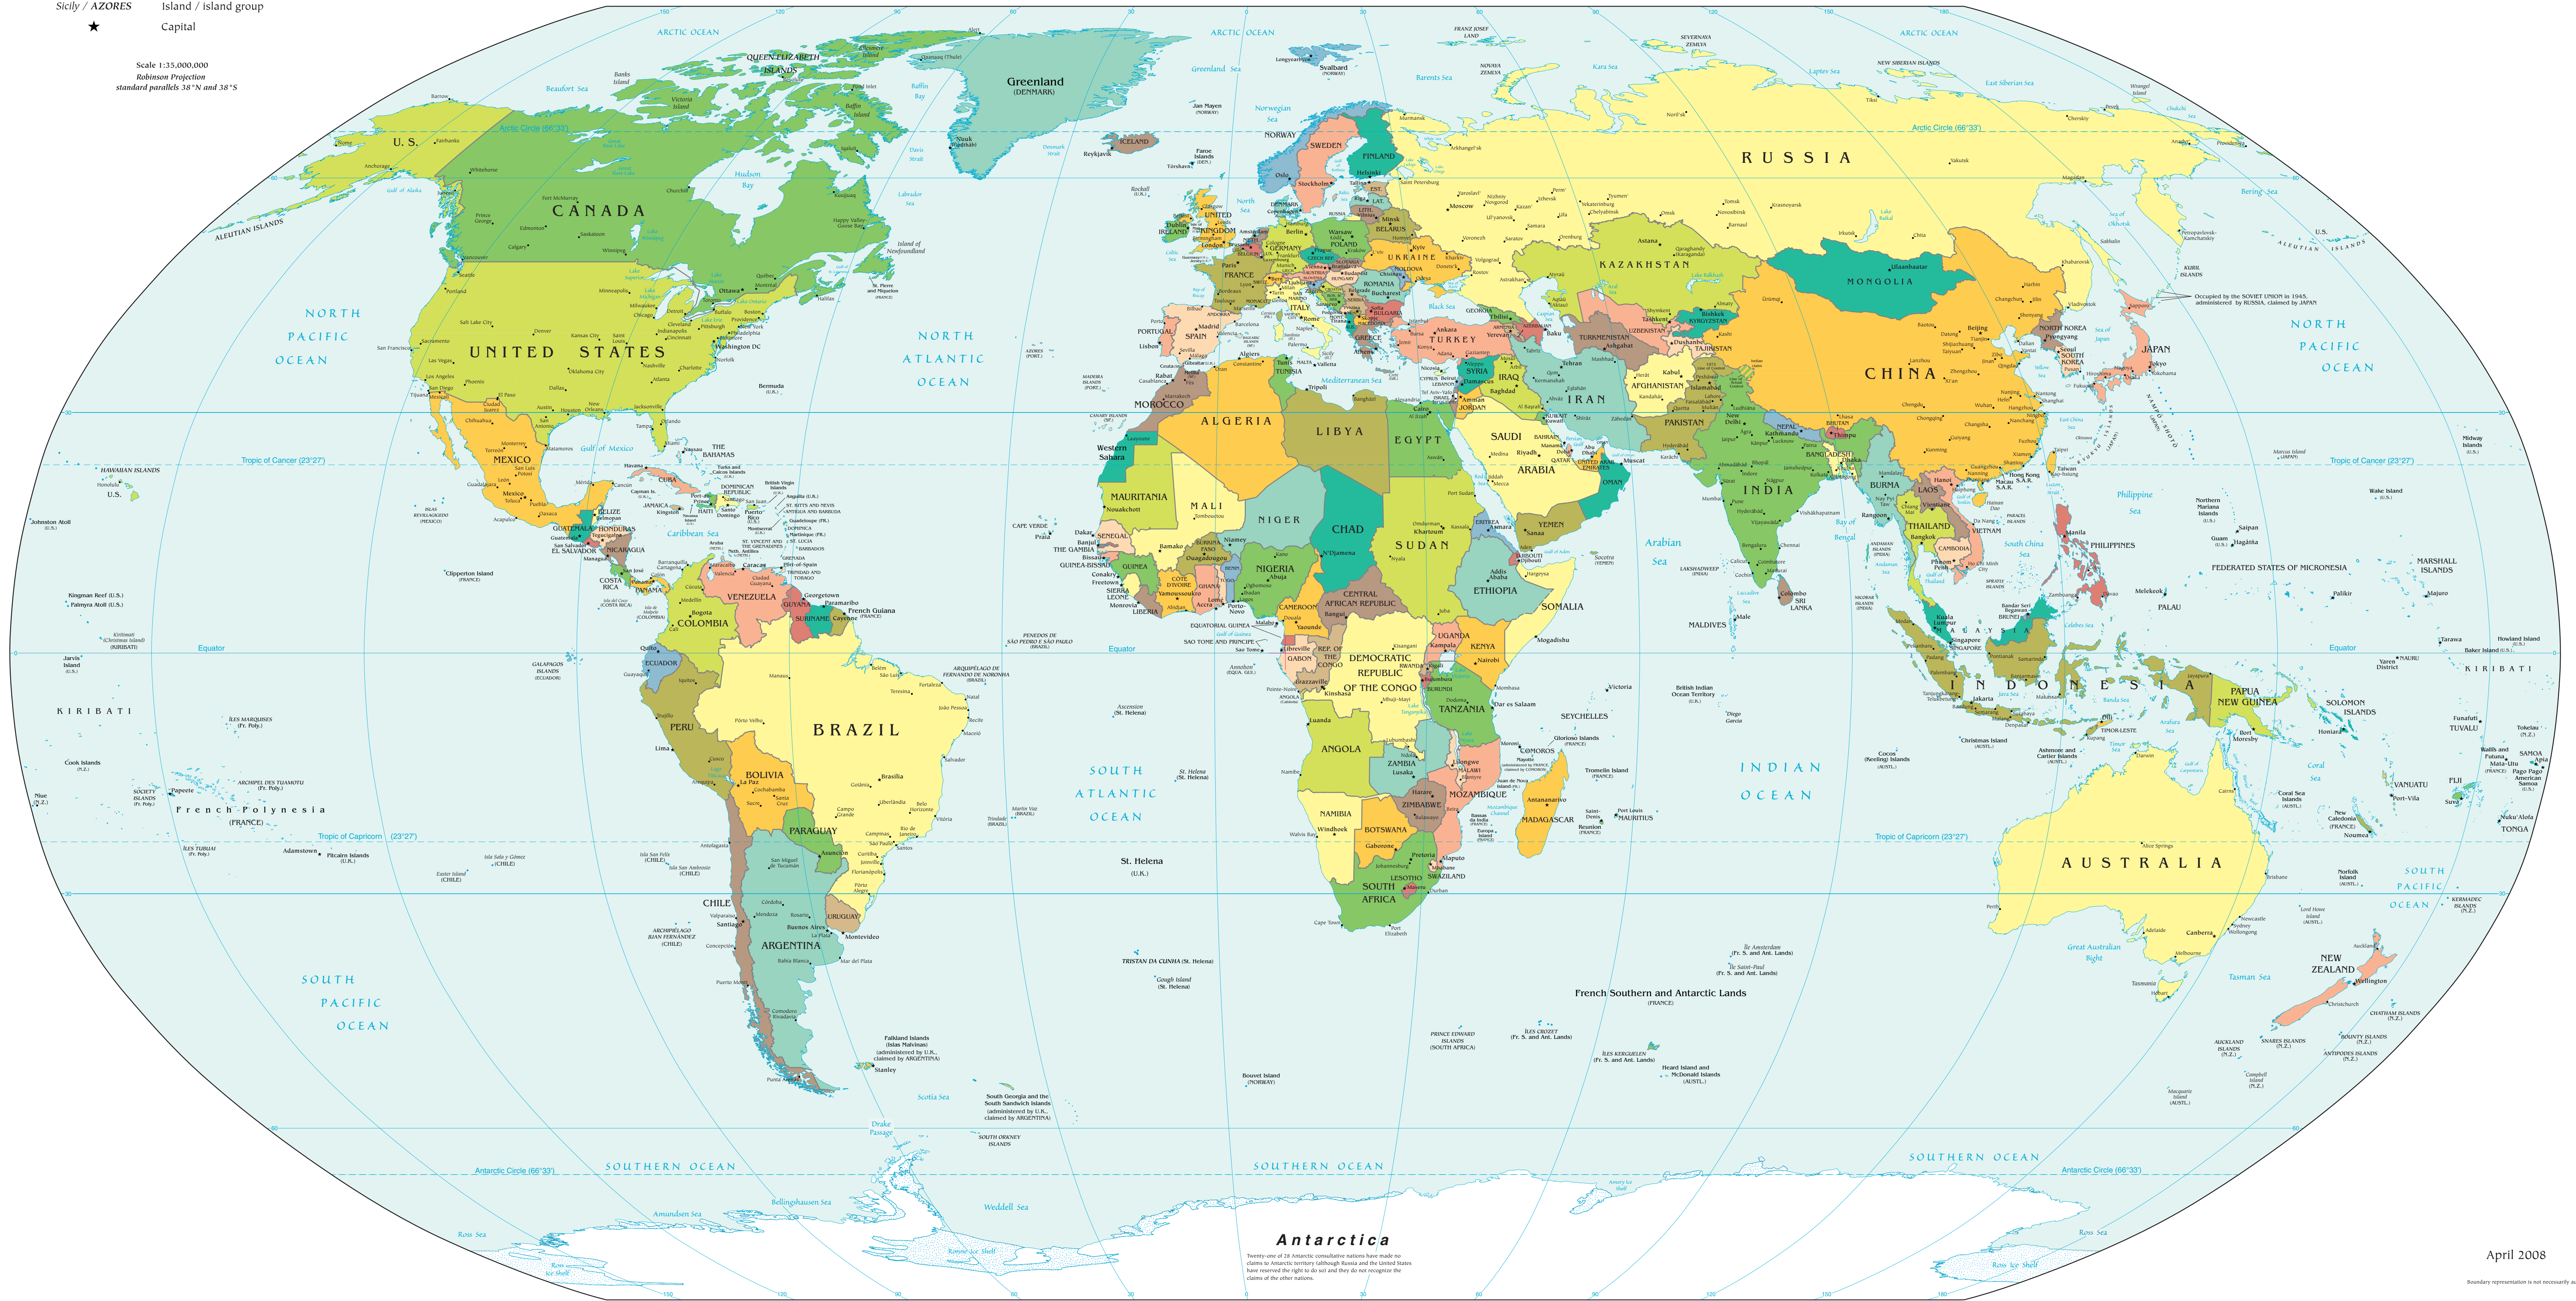

Political Map of the World, April 2008

- AUSTRALIA Independent state
- Bermuda Dependency or area of special sovereignty
- Stjely / AZORES Island / island group
- ★ Capital

April 2008