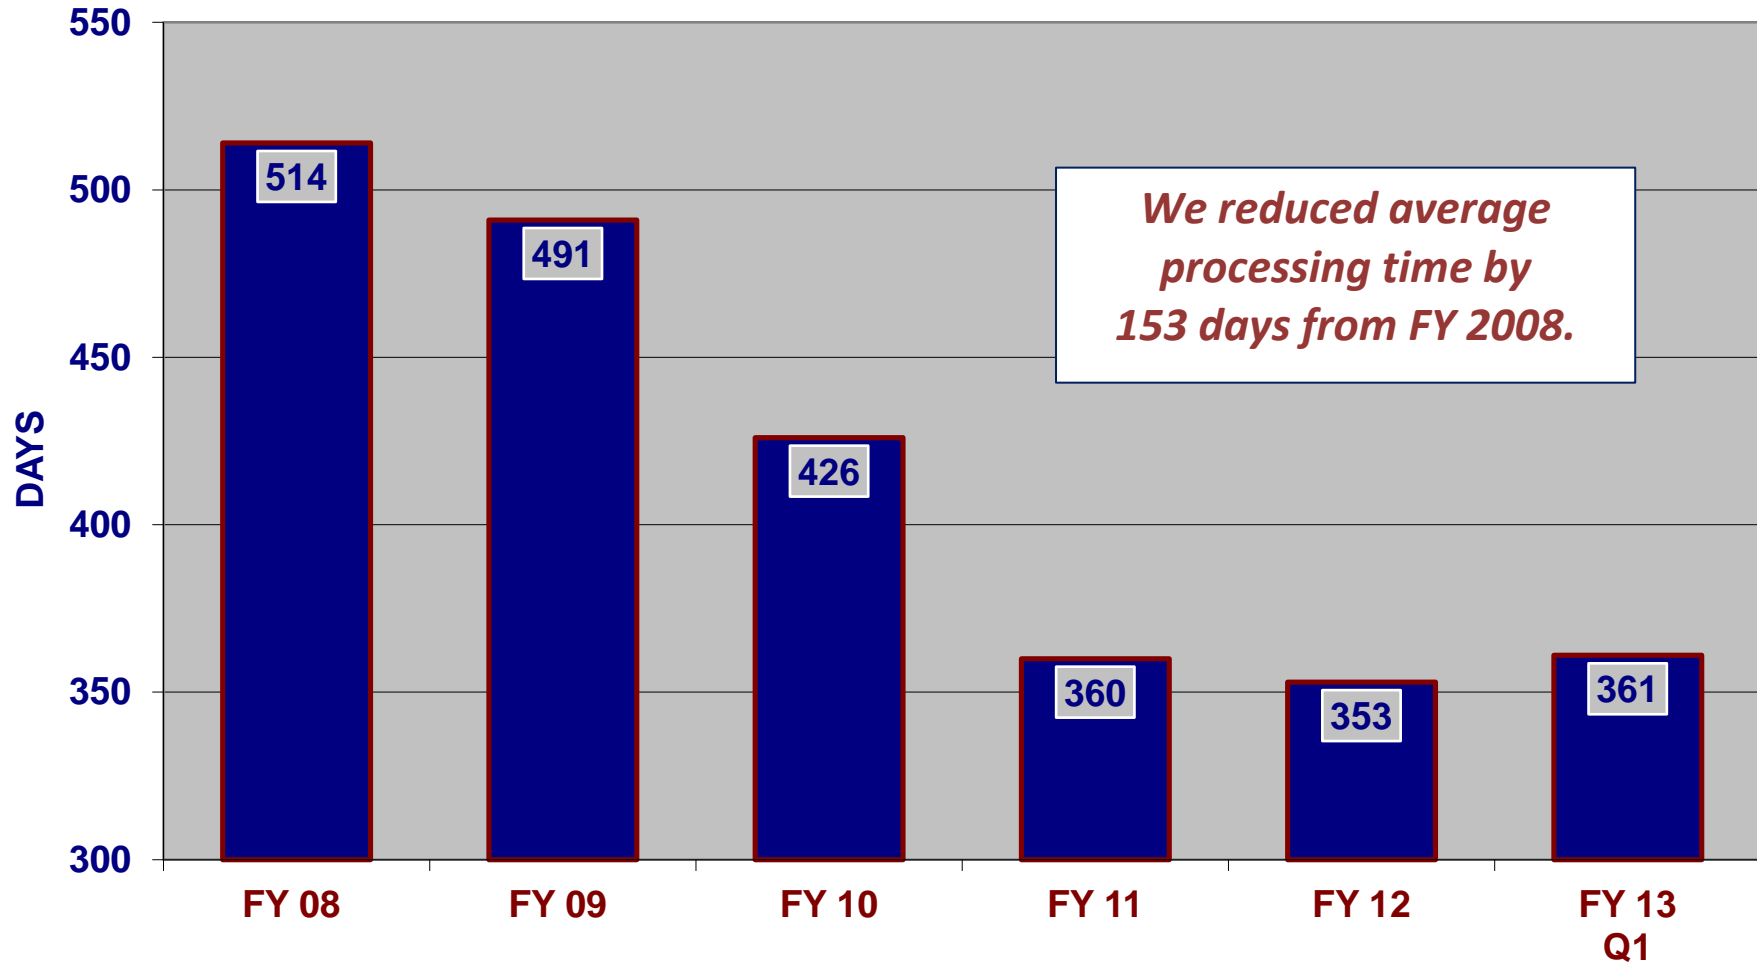

NATIONAL HEARINGS AVERAGE PROCESSING TIME (FY 2008 - FY 2013)

Source: CPMS MI
Prepared by ODAR, OESSI, DMIA 1/14/13