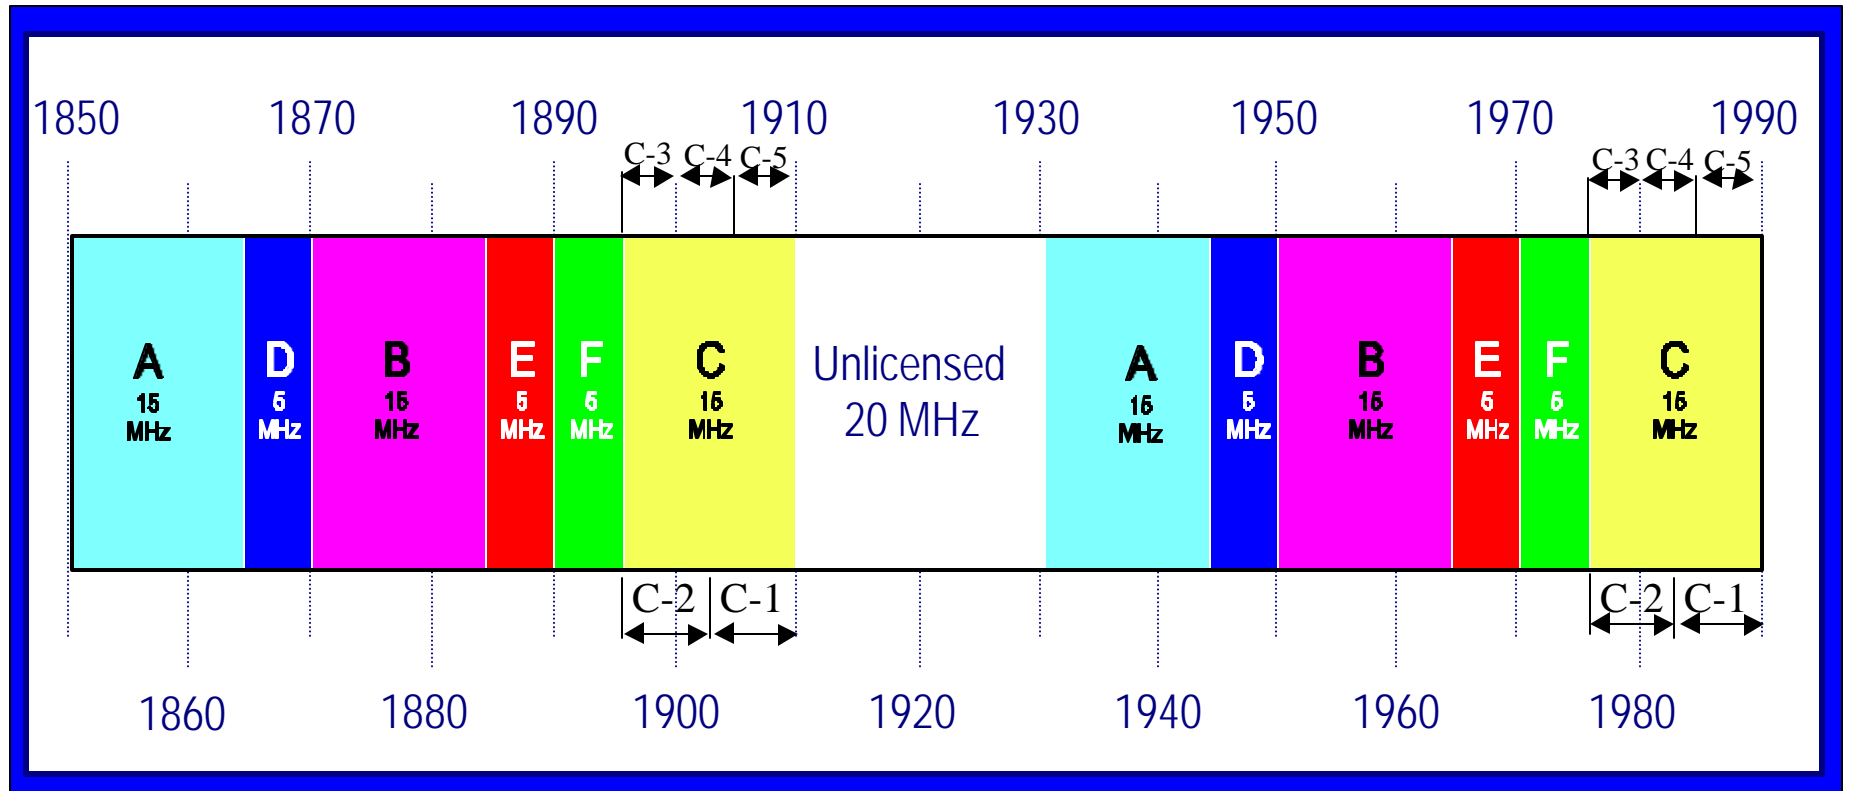

# FCC Broadband PCS Band Plan

Channel Block	Bandwidth (MHz)	Frequencies
<b>C</b>	<b>30</b>	<b>1895-1910, 1975-1990</b>
<b>C1</b>	<b>15</b>	<b>1902.5-1910, 1982.5-1990</b>
<b>C2</b>	<b>15</b>	<b>1895-1902.5, 1975-1982.5</b>
<b>C3</b>	<b>10</b>	<b>1895-1900, 1975-1980</b>
<b>C4</b>	<b>10</b>	<b>1900-1905, 1980-1985</b>
<b>C5</b>	<b>10</b>	<b>1905-1910, 1985-1990</b>

Note: Some of the original C Block licenses (Originally 30 MHz each) were split into multiplelicenses (C-1 and C-2, 15 MHz; C-3, C-4, and C-5 10 MHz).