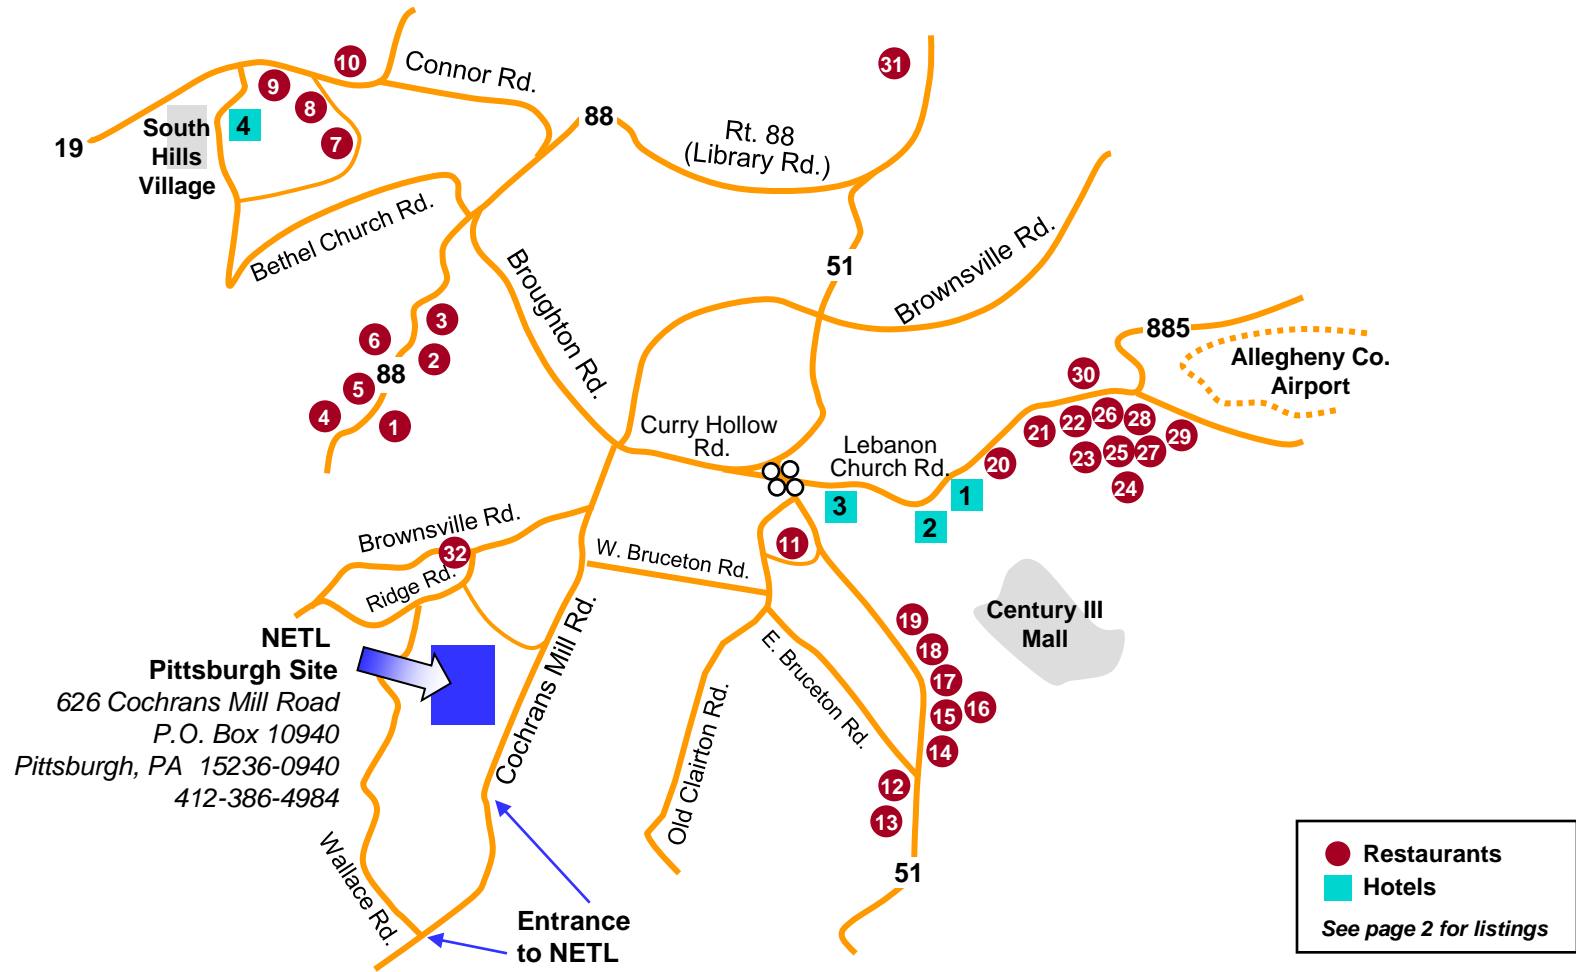

NETL Pittsburgh, PA Area Hotel & Restaurants