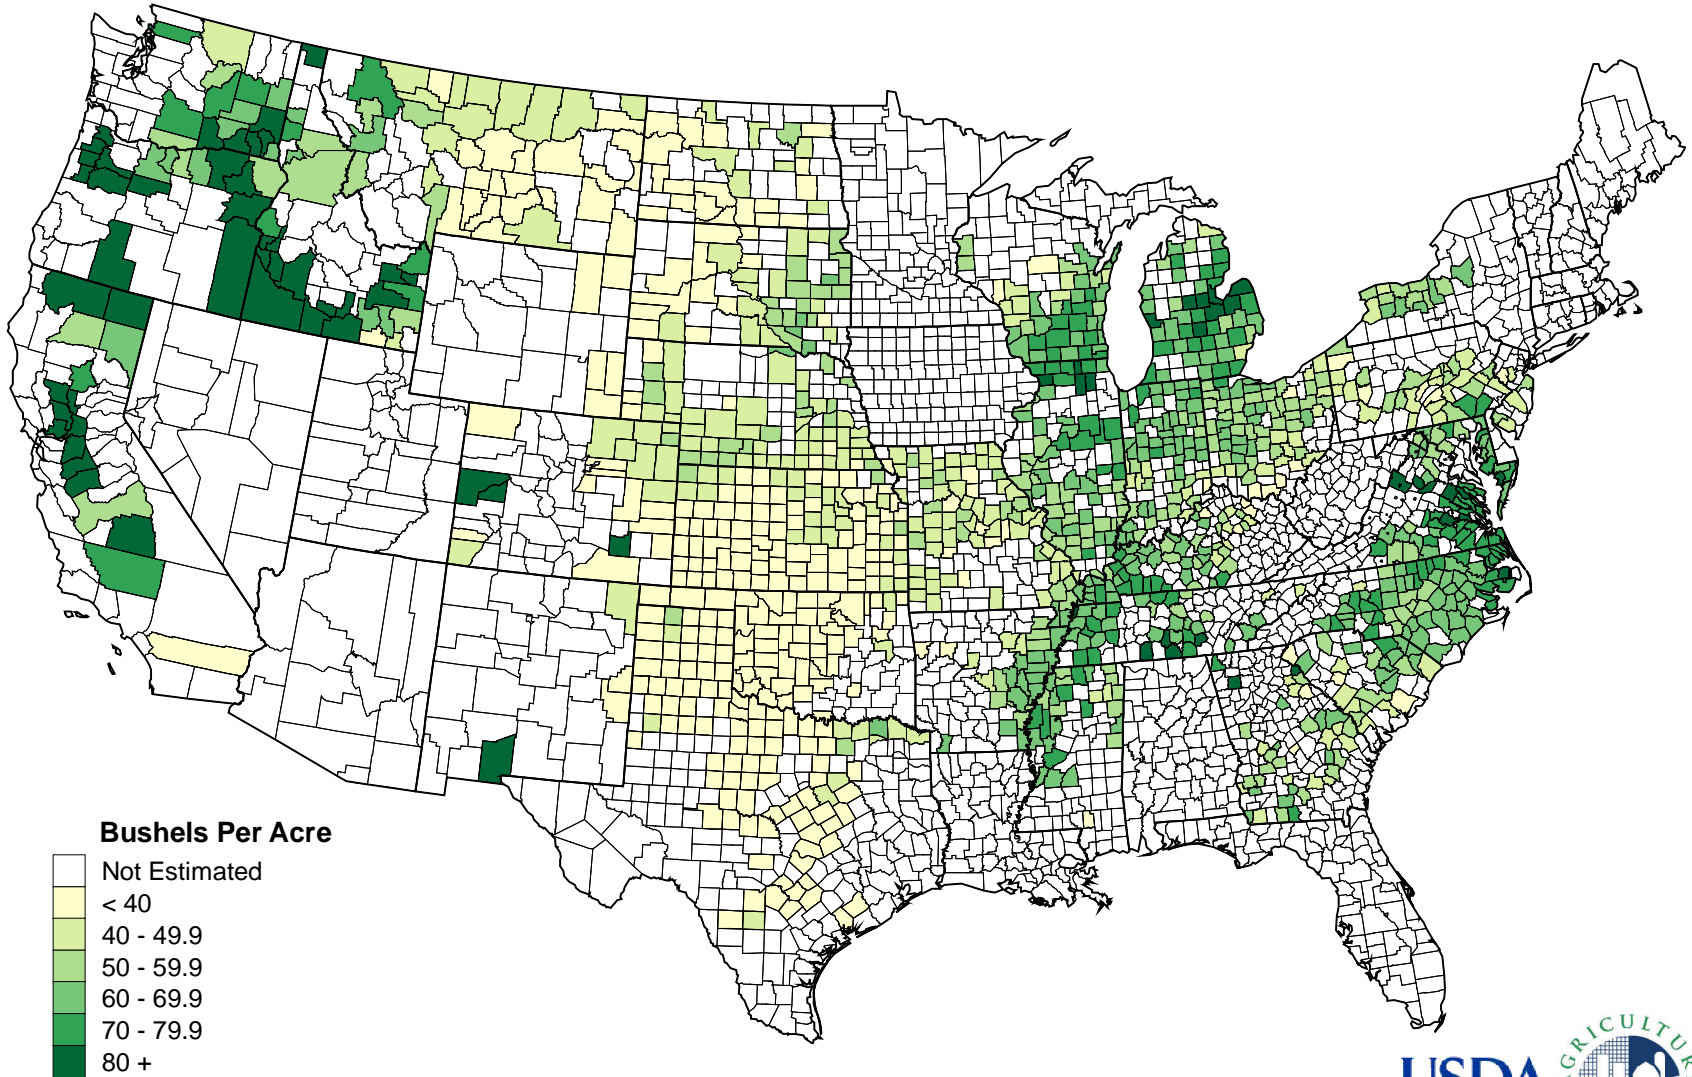

# Winter Wheat 2011 Yield Per Harvested Acre by County for Selected States

## Bushels Per Acre