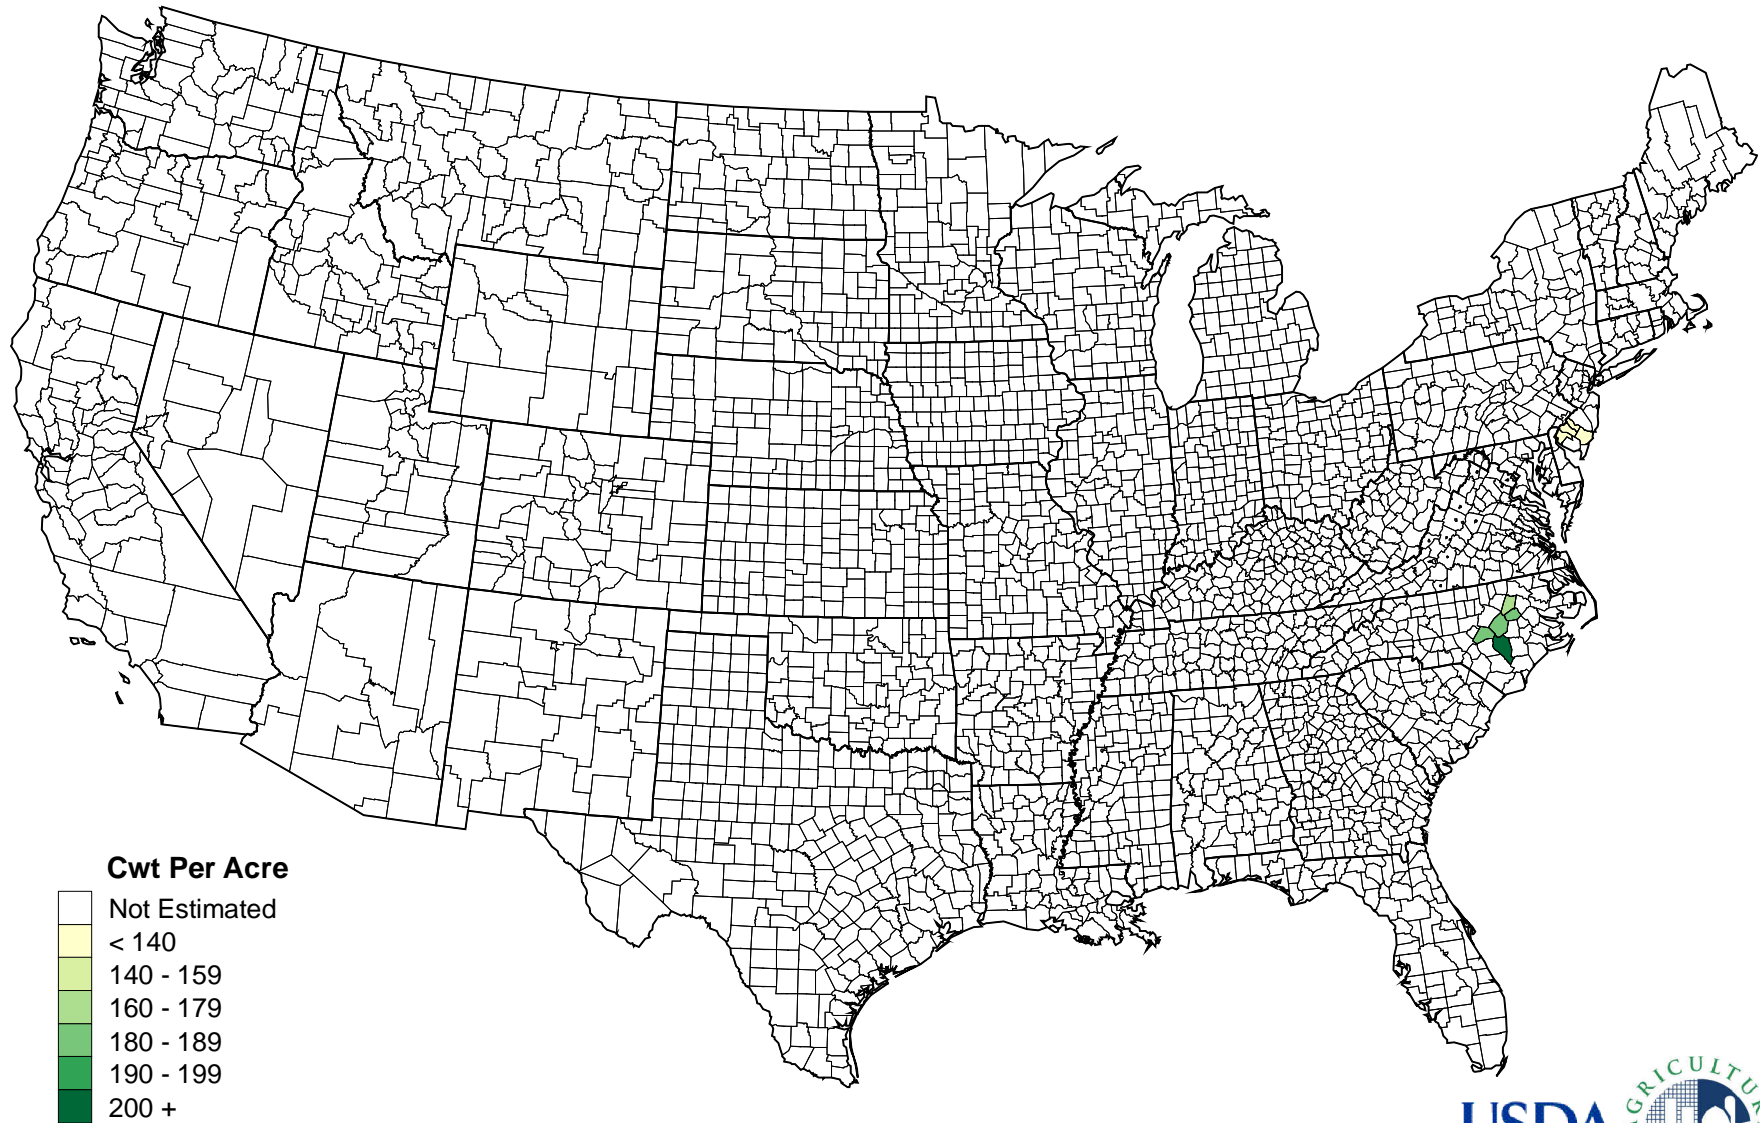

# Sweet Potatoes 2010 Yield Per Harvested Acre by County for Selected States

### Cwt Per Acre