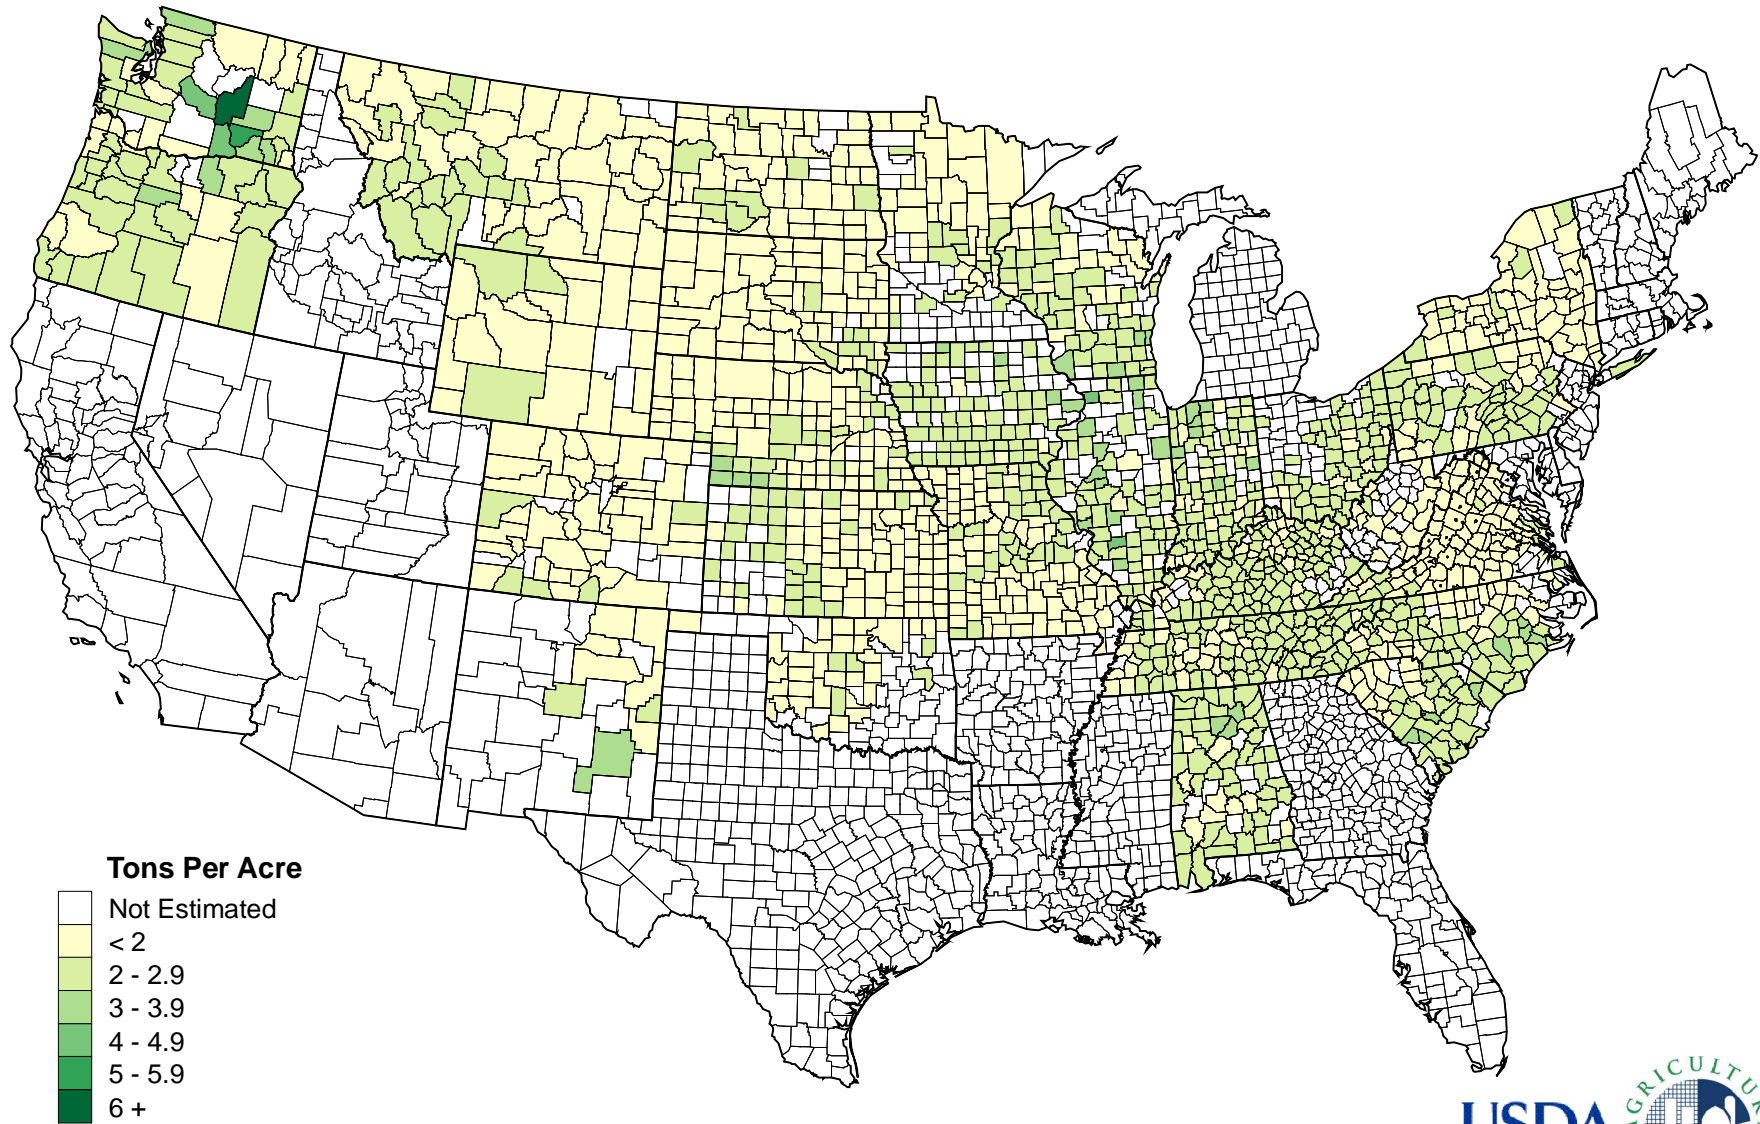

Other Hay (Dry) 2010 Yield Per Harvested Acre by County for Selected States

Tons Per Acre