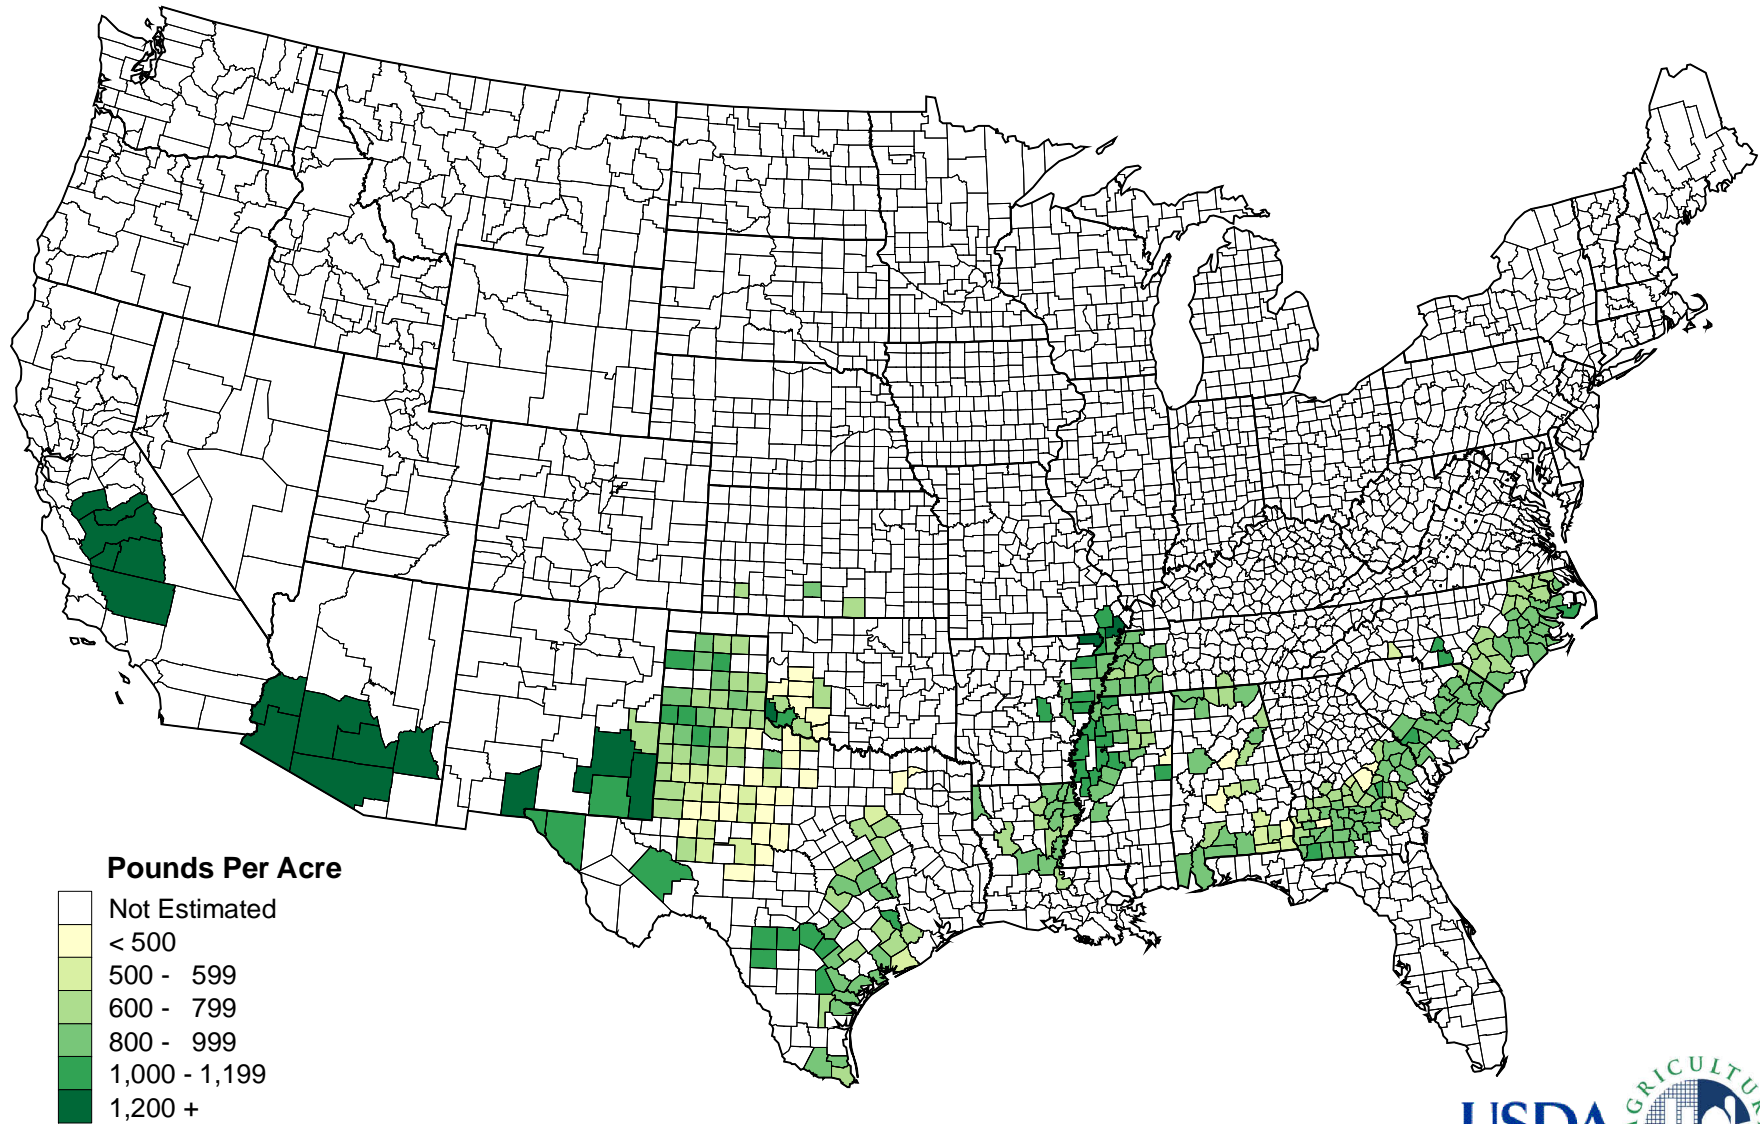

Upland Cotton 2010 Yield Per Harvested Acre by County for Selected States

Pounds Per Acre