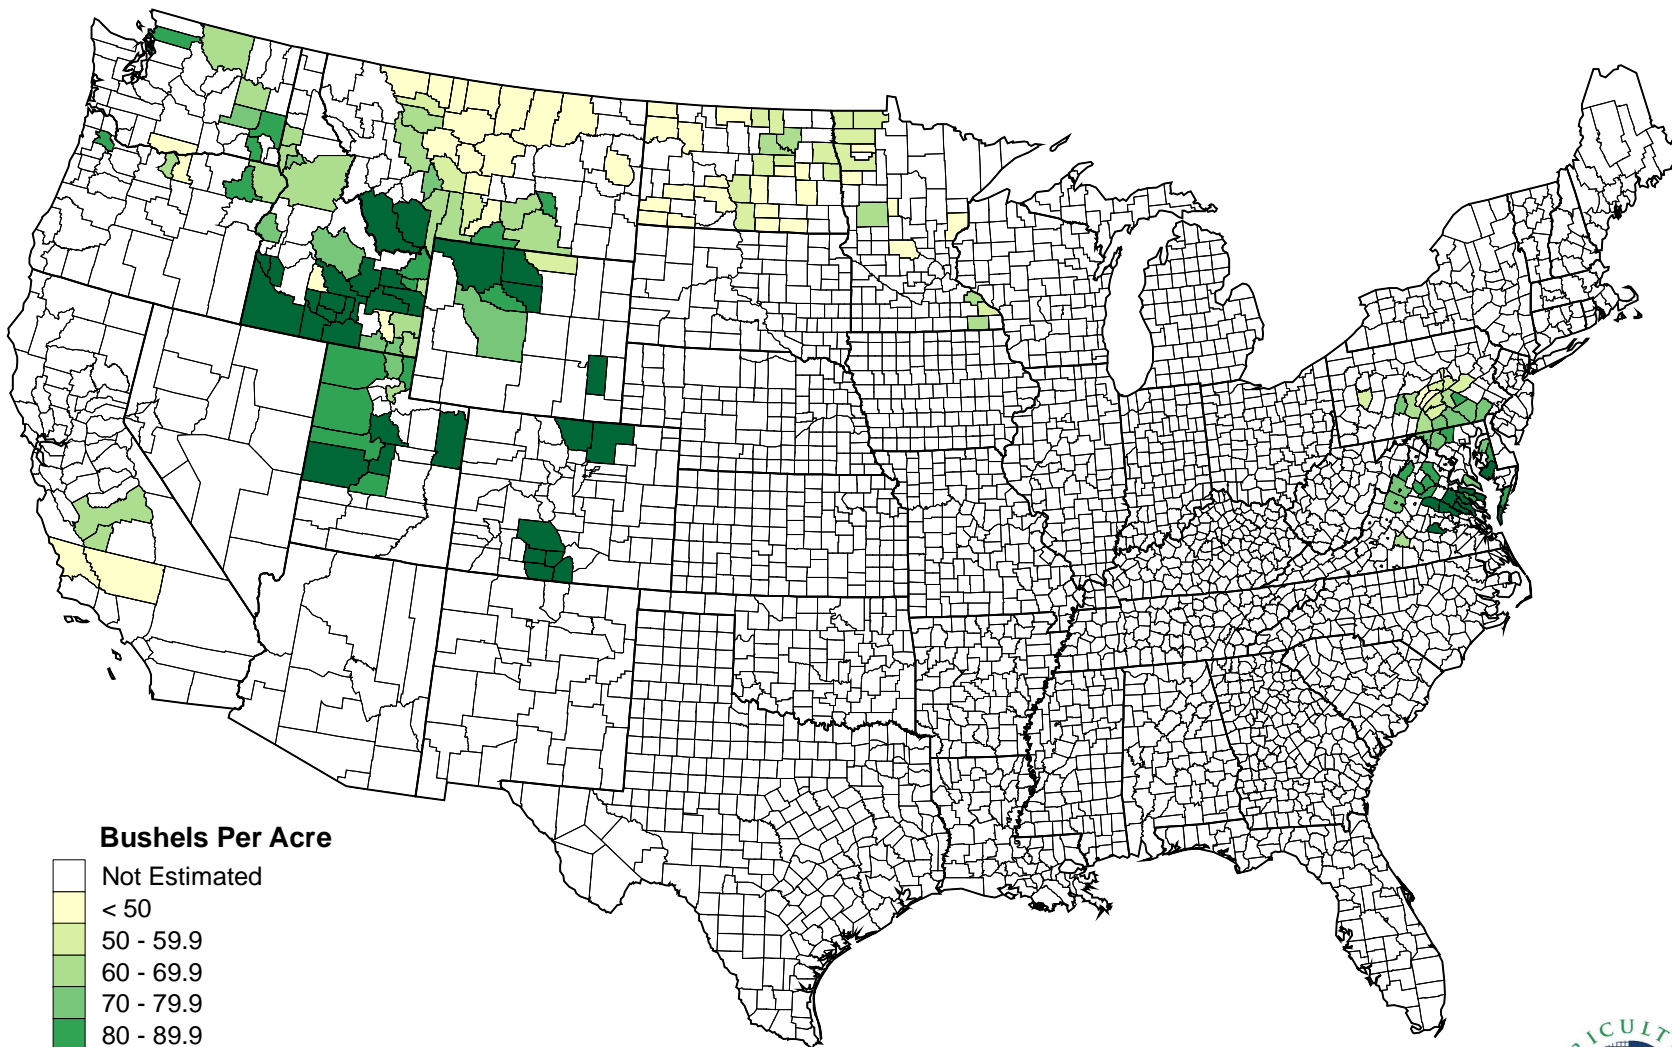

Barley 2011 Yield Per Harvested Acre by County for Selected States

Bushels Per Acre