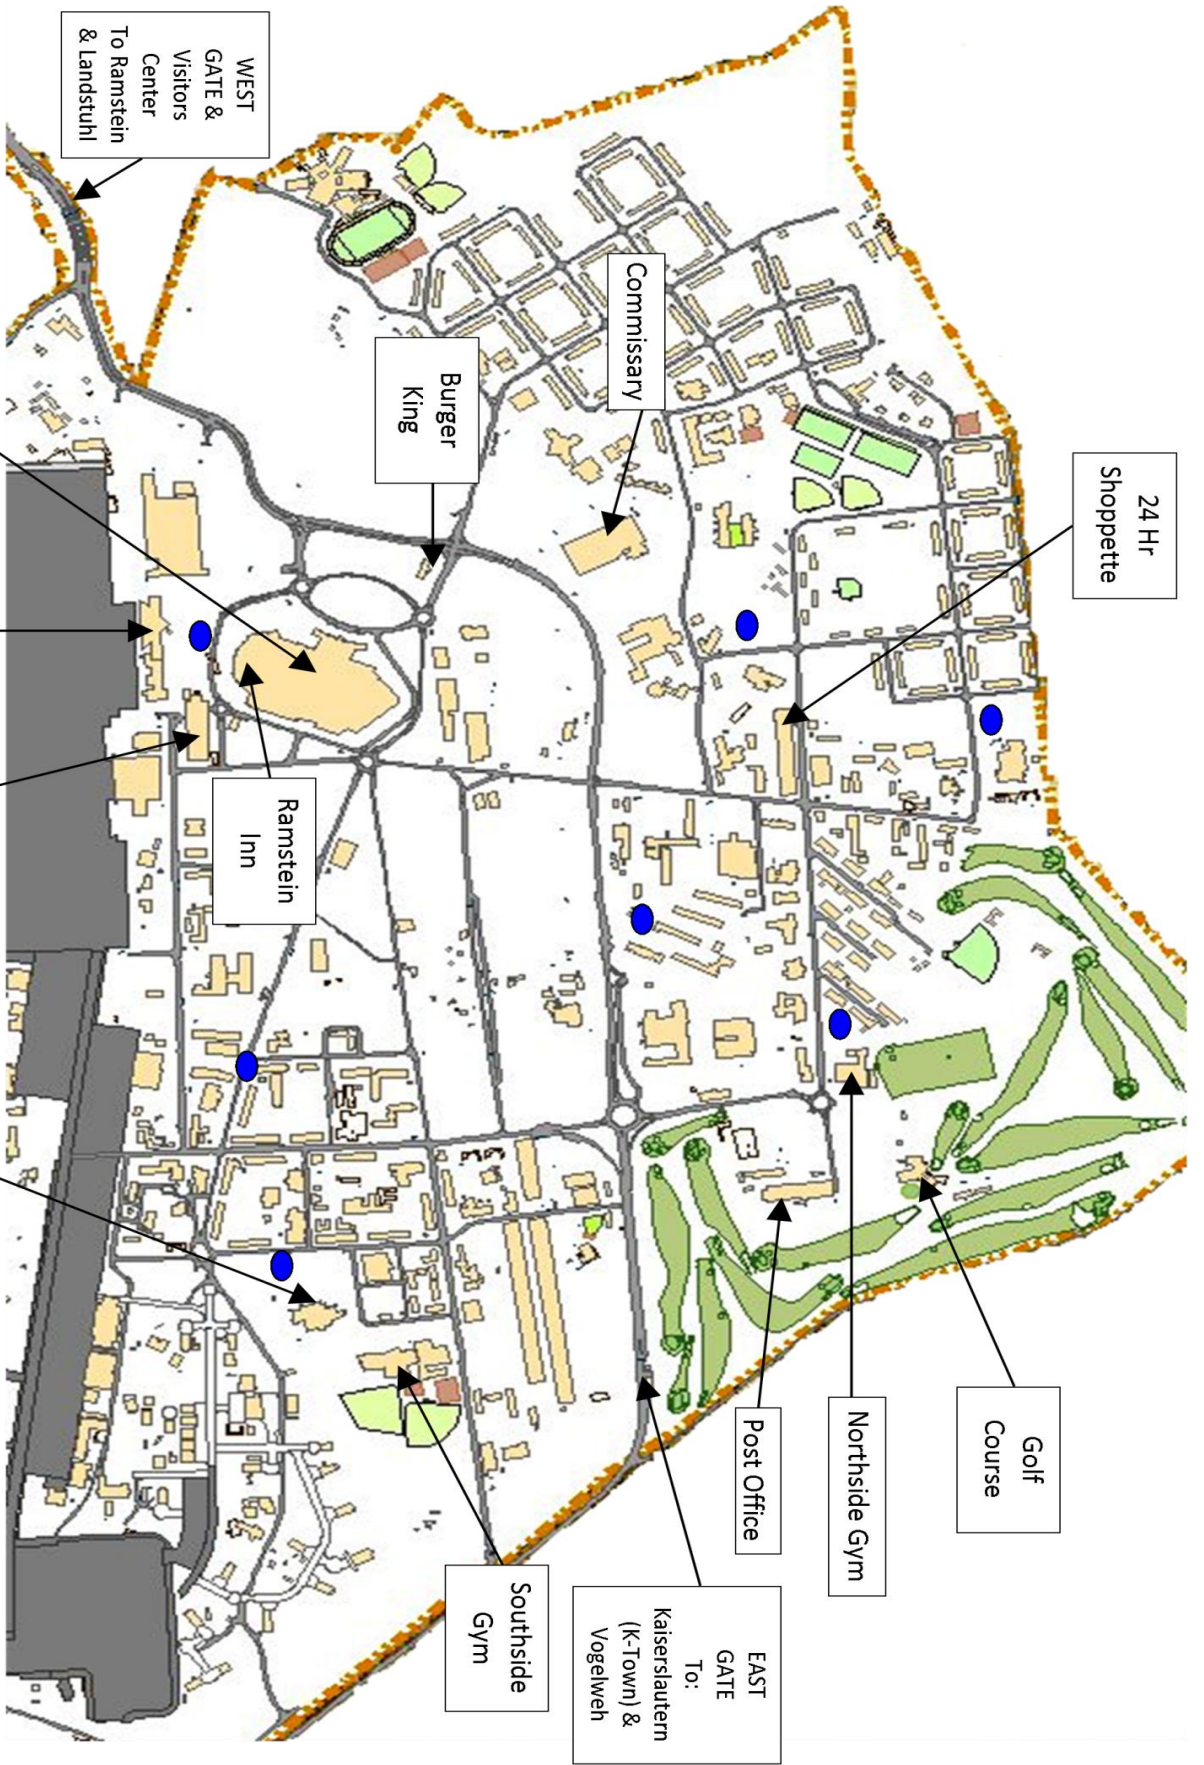

24 Hr
Shoppette

Golf
Course

Northside Gym

Post Office

EAST
GATE
To:
Kaiserslautern
(K-Town) &
Vogelweh

Southside
Gym

Commissary

Burger
King