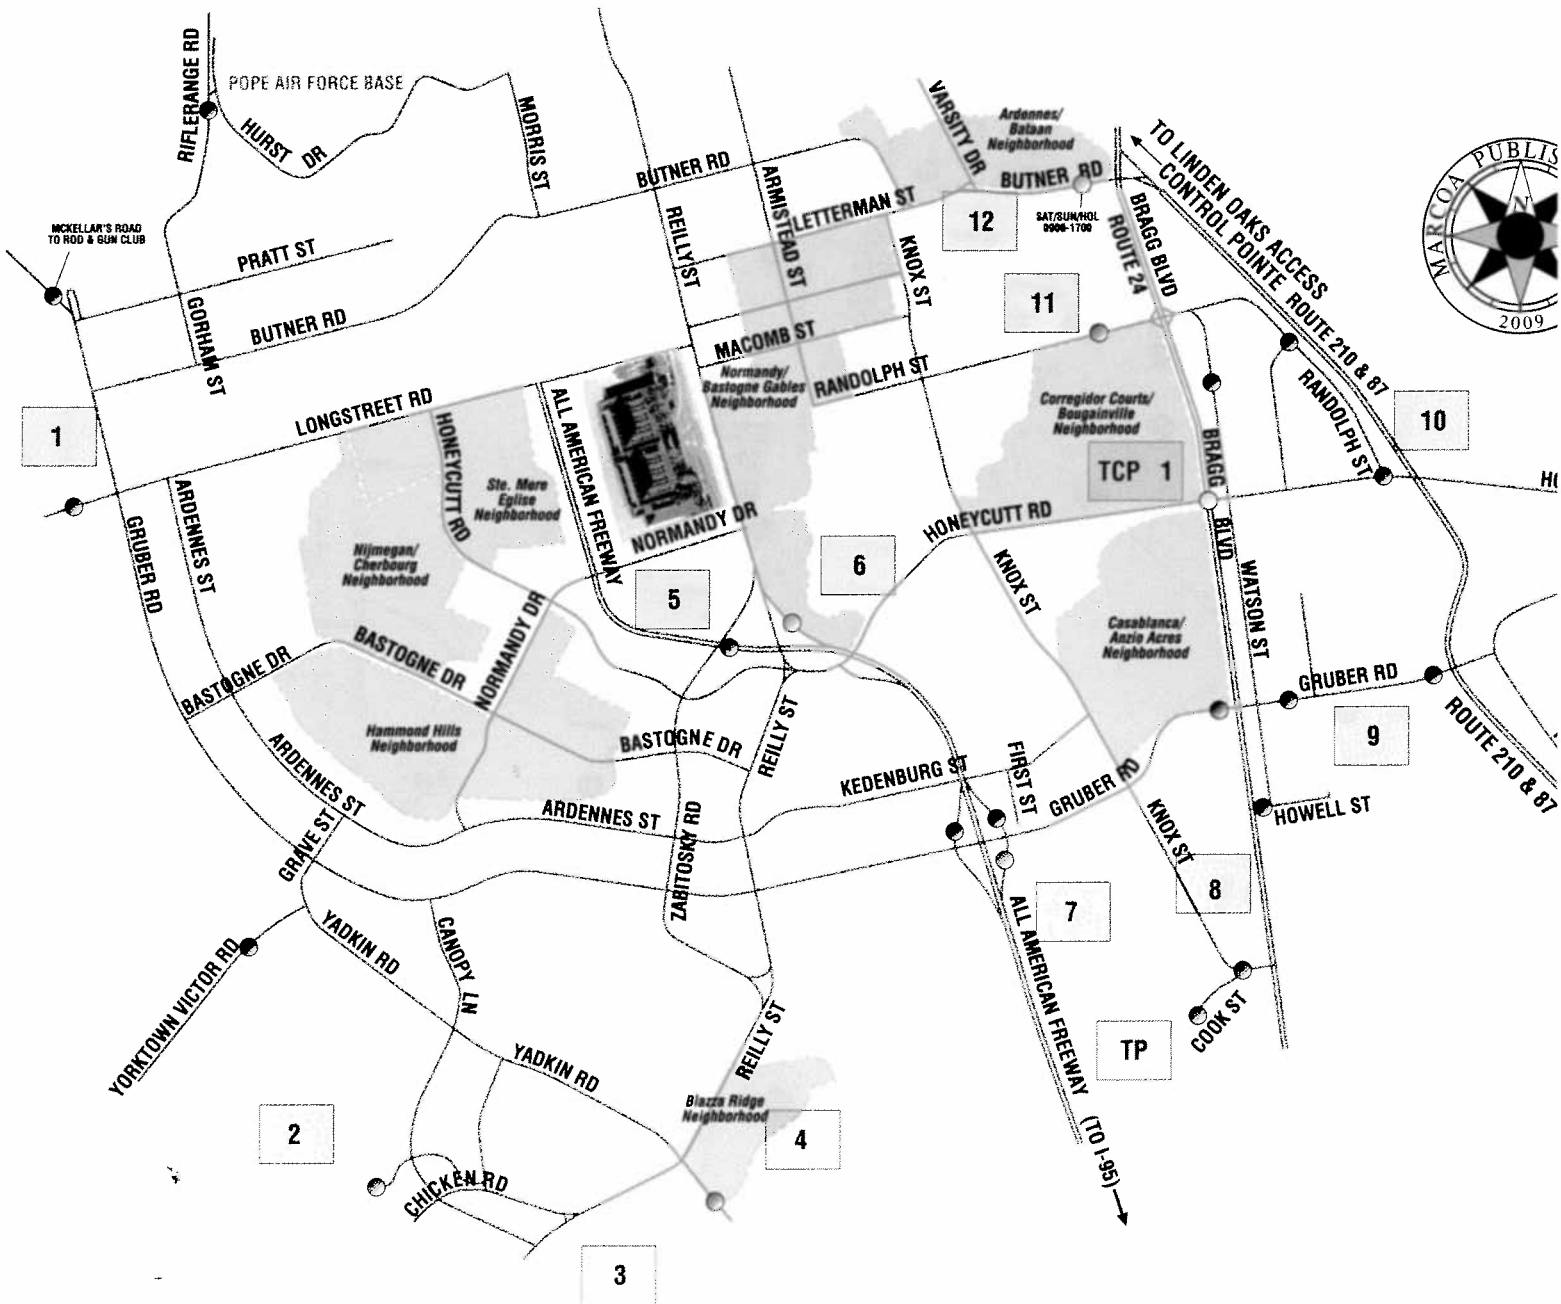

FORT BRAGG

Access Control Point Map

- 24/7 ALL PROCESSING
- 24/7 DECALS ONLY
- 24/7 BYPASS
- 24/7 TRUCK PLAZA
- 16/5 DECALS ONLY
- SAAF
- GATES OR BARRIERS