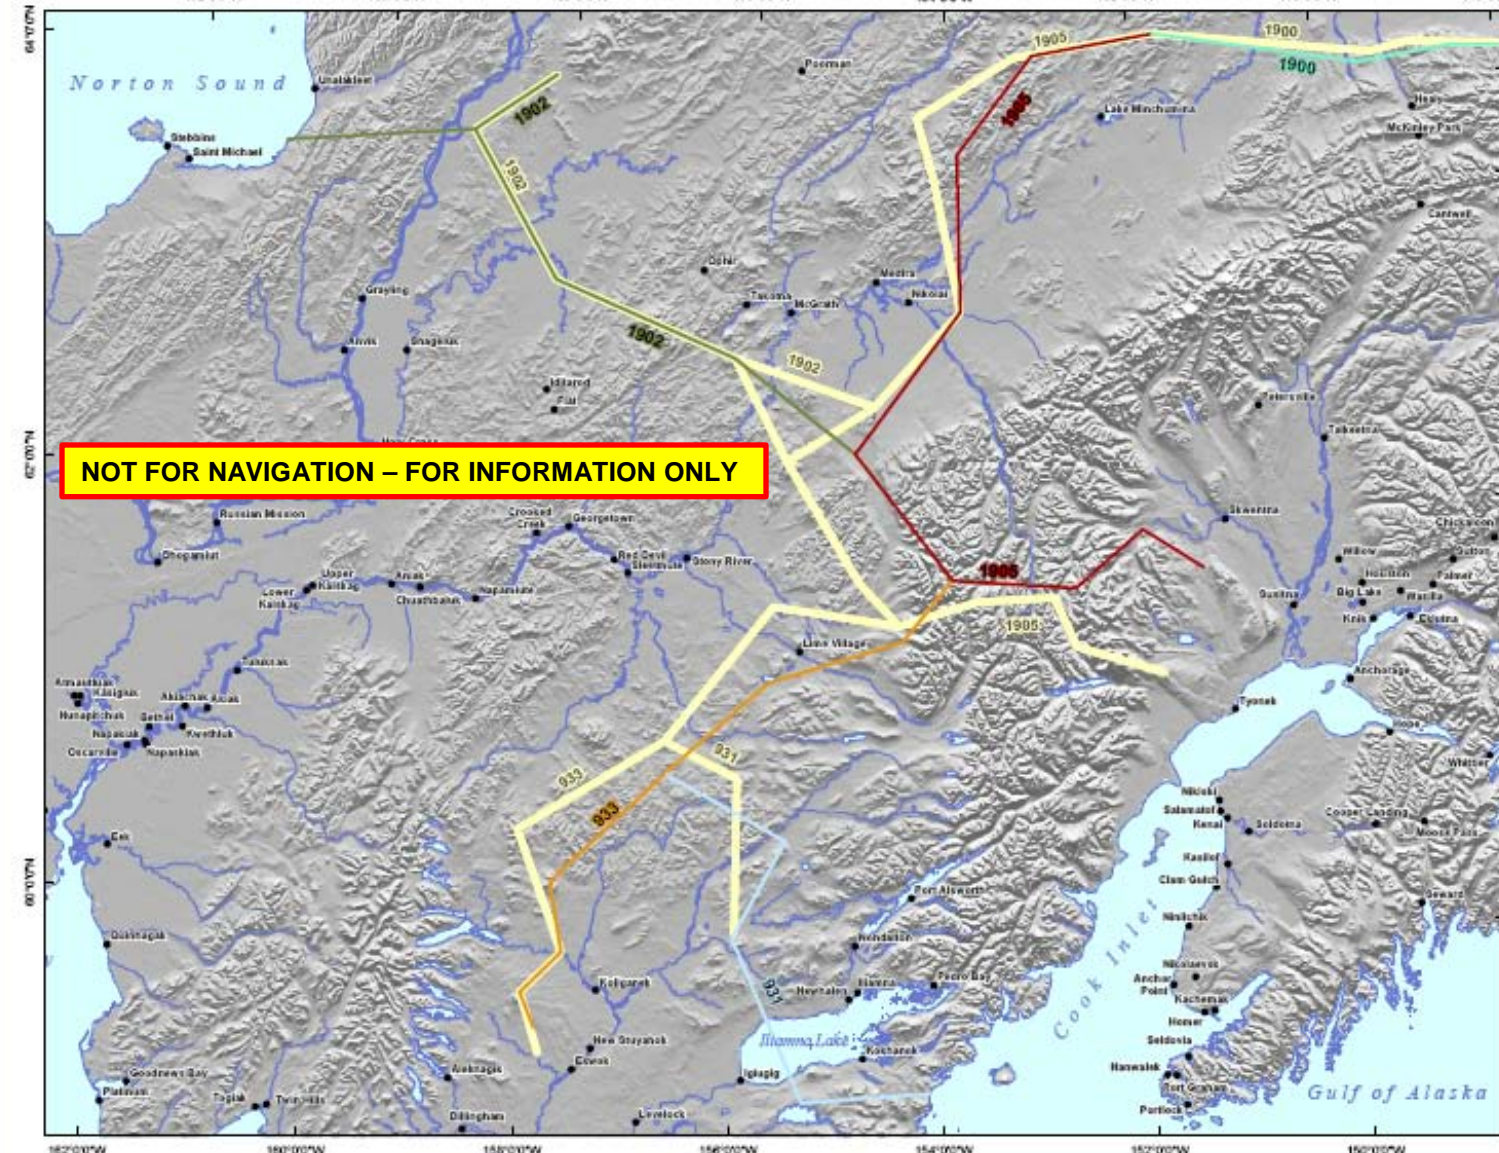

182°00'W 180°00'W 158°00'W 156°00'W 154°00'W 152°00'W 150°00'W 148°00'W

NOT FOR NAVIGATION - FOR INFORMATION ONLY

11th Air Force Elmendorf AFB, Alaska Military Training Routes

Proposed Military Training Routes - Western Airspace Figure 2-2

Legend

- Current MTRs
- Proposed MTRs**
- MTR 1902
- MTR 931
- MTR 933
- MTR 1900
- MTR 1905

Date: June 12, 2008
 Version: 4
 Author: RDI-DKS
 File: Prop_Military_Fig2-2.mxd

182°00'W 180°00'W 158°00'W 156°00'W 154°00'W 152°00'W 150°00'W