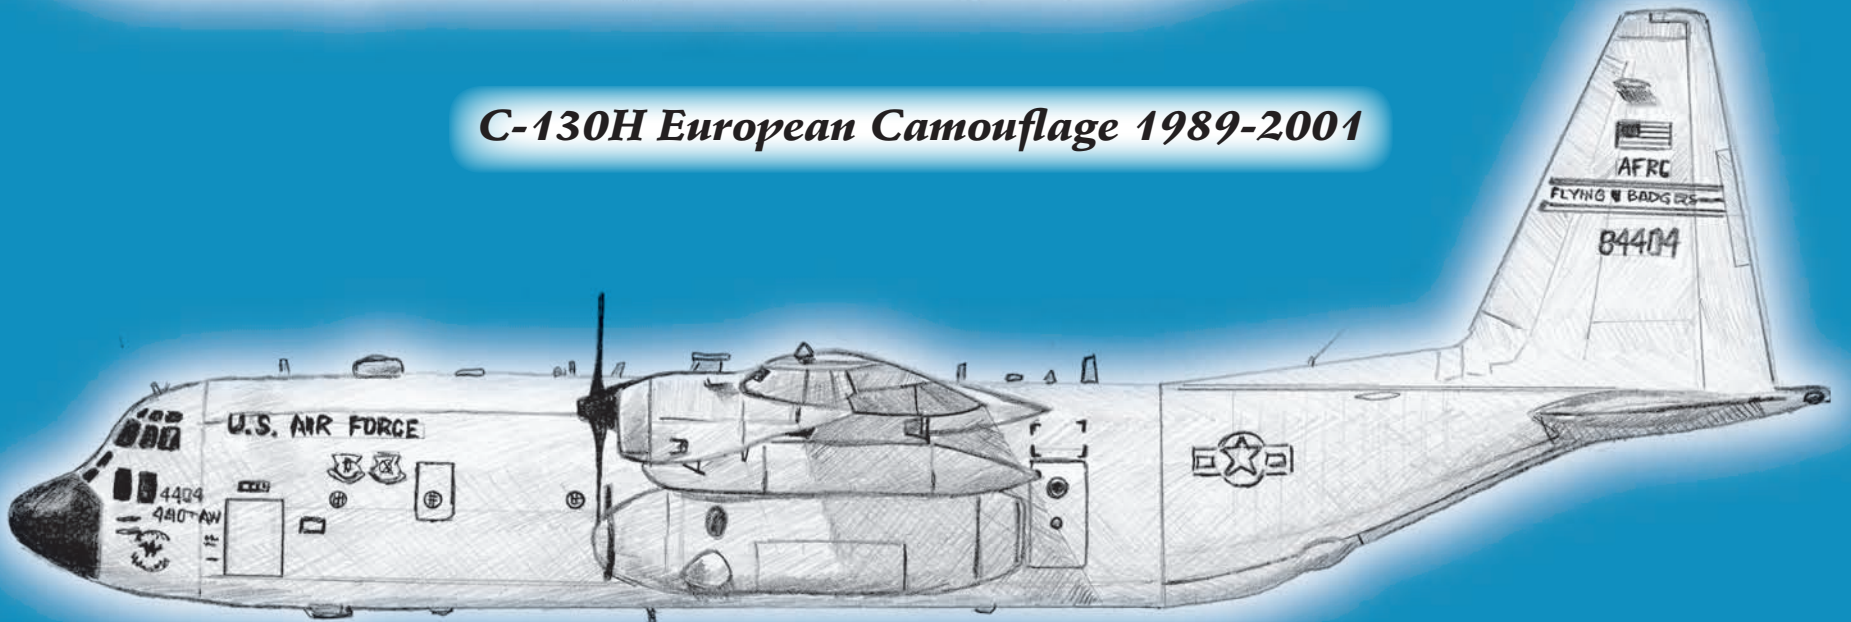

Our 440th Heritage Aircraft 1944-2007

C-47 1943-1945

C-119G 1957-1971

C-130A Roman Nose 1971-1989

C-130H European Camouflage 1989-2001

C-130H Gray Scheme 2001-Present