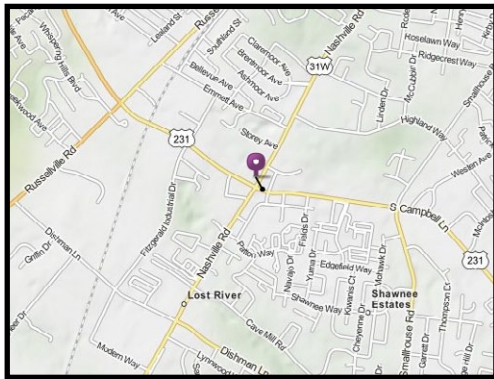

Driving Directions

2012 Academy Information Fair - September 6, 2012

U.S. Congressman Brett Guthrie & U.S. Senator Rand Paul

Carroll Knicley Conference Center

654 Campbell Lane, Bowling Green, KY 42101

[Click HERE](#) to map directions to the conference center.

From I-65 North:

1. Take I-65 south to the Natcher Parkway (Exit 20).
2. Take the Natcher Parkway north to Exit 4, 31-W (Franklin/Bowling Green.)
3. Turn right onto 31-W (Nashville Road).
4. Go 1.5 miles, then turn left onto Campbell Lane.
5. Go .2 miles, then turn right at the Knicley Conference Center sign.

From I-65 South:

1. Take I-65 north to the Natcher Parkway, Exit (20).
2. Take the Natcher Parkway north to Exit 4, 31-W (Franklin/Bowling Green.)
3. Turn right onto 31-W (Nashville Road).
4. Go 1.5 miles, then turn left onto Campbell Lane.
5. Go .2 miles, then turn right at the Knicley Conference Center sign.

From William Natcher Parkway:

1. Take the William Natcher Parkway South to Exit 4, 31-W (Franklin/Bowling Green.)
2. Turn left toward Bowling Green onto 31-W (Nashville Road).
3. Travel 1.6 miles and turn left onto Campbell Lane.
4. Go .2 miles, then turn right at the Knicley Conference Center sign.