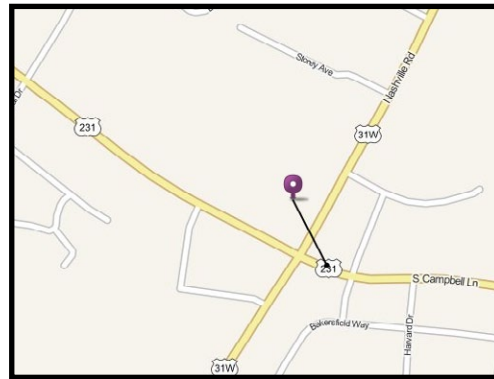

Driving Directions

2012 Academy Information Fair - September 6, 2012

U.S. Congressman Brett Guthrie & U.S. Senator Rand Paul

Carroll Knicley Conference Center

654 Campbell Lane, Bowling Green, KY 42101

[Click HERE](#) to map directions to the conference center.

From I-65 North:

1. Take I-65 south to the Natcher Parkway (Exit 20).
2. Take the Natcher Parkway north to Exit 4, 31-W (Franklin/Bowling Green.)
3. Turn right onto 31-W (Nashville Road).
4. Go 1.5 miles, then turn left onto Campbell Lane.
5. Go .2 miles, then turn right at the Knicley Conference Center sign.

From I-65 South:

1. Take I-65 north to the Natcher Parkway, Exit (20).
2. Take the Natcher Parkway north to Exit 4, 31-W (Franklin/Bowling Green.)
3. Turn right onto 31-W (Nashville Road).
4. Go 1.5 miles, then turn left onto Campbell Lane.
5. Go .2 miles, then turn right at the Knicley Conference Center sign.

From William Natcher Parkway:

1. Take the William Natcher Parkway South to Exit 4, 31-W (Franklin/Bowling Green.)
2. Turn left toward Bowling Green onto 31-W (Nashville Road).
3. Travel 1.6 miles and turn left onto Campbell Lane.
4. Go .2 miles, then turn right at the Knicley Conference Center sign.