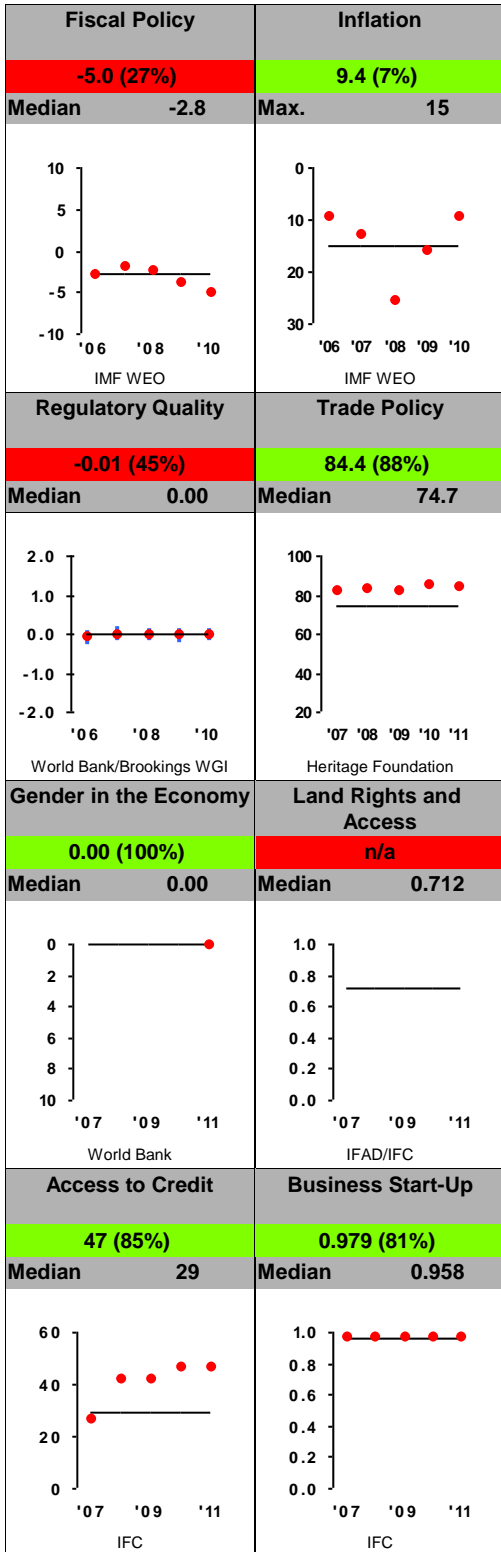

Ukraine FY12

Population: 45,135,000
 GNI/Cap: \$3,010 (LMIC)

Control of Corruption
 Democratic Rights
 Pass Half Overall

Economic Freedom

Investing In People

Ruling Justly

For more information regarding the Millennium Challenge Account Selection Process and these indicators, please consult MCC's website: www.mcc.gov/selection