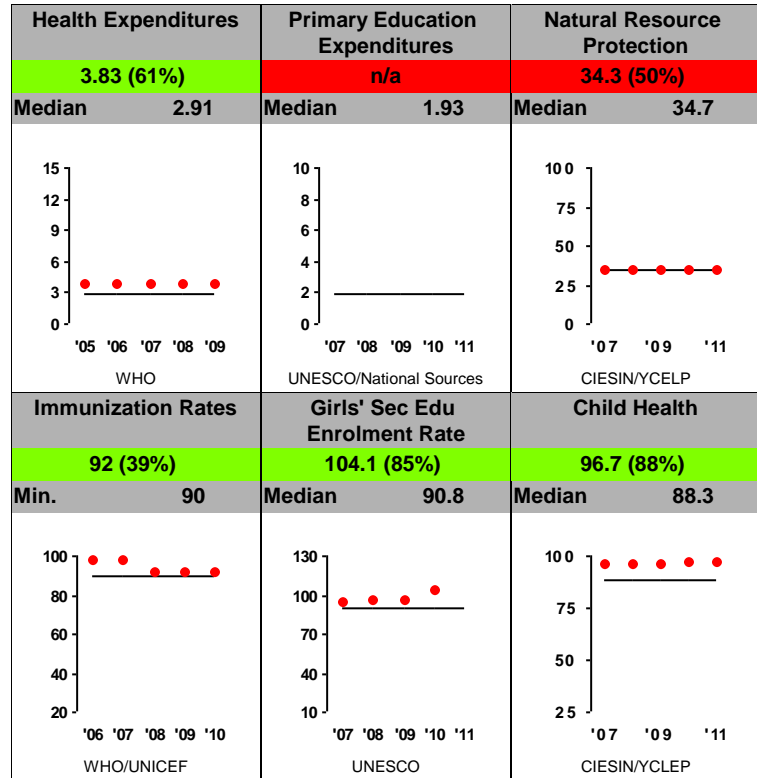

Ukraine FY12

Population: 45,135,000
 GNI/Cap: \$3,010 (LMIC)

Control of Corruption
 Democratic Rights
 Pass Half Overall

Economic Freedom

Investing In People

Ruling Justly

For more information regarding the Millennium Challenge Account Selection Process and these indicators, please consult MCC's website: www.mcc.gov/selection