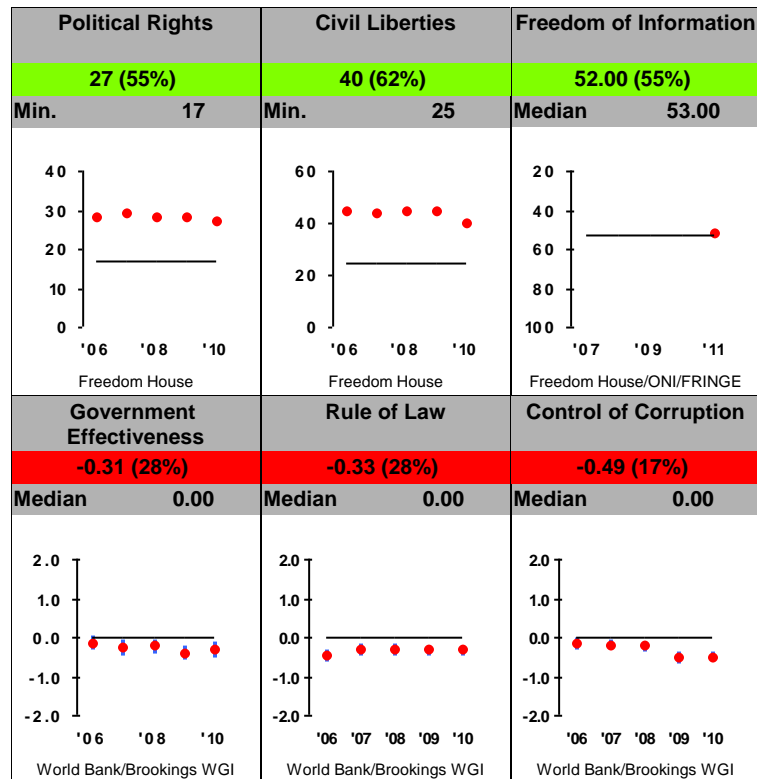

Ukraine FY12

Population: 45,135,000
 GNI/Cap: \$3,010 (LMIC)

Control of Corruption
 Democratic Rights
 Pass Half Overall

Economic Freedom

Investing In People

Ruling Justly

For more information regarding the Millennium Challenge Account Selection Process and these indicators, please consult MCC's website: www.mcc.gov/selection