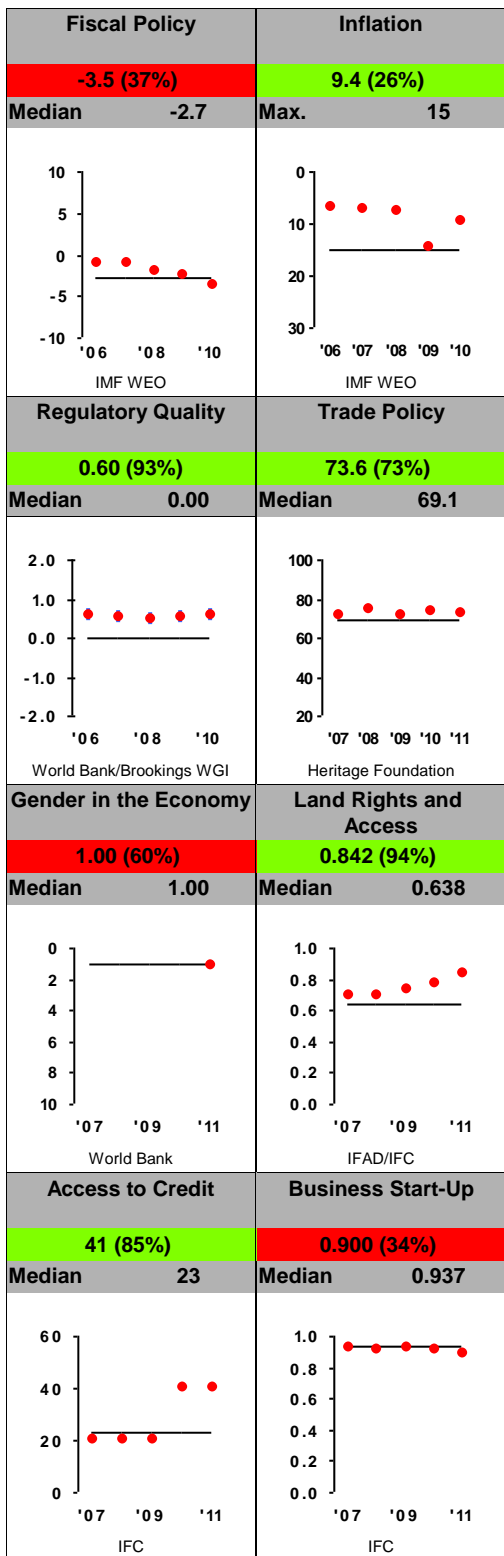

Uganda FY12

Population: 34,612,000
 GNI/Cap: \$490 (LIC)

Control of Corruption
 Democratic Rights
 Pass Half Overall

Economic Freedom

Investing In People

Ruling Justly

For more information regarding the Millennium Challenge Account Selection Process and these indicators, please consult MCC's website: www.mcc.gov/selection