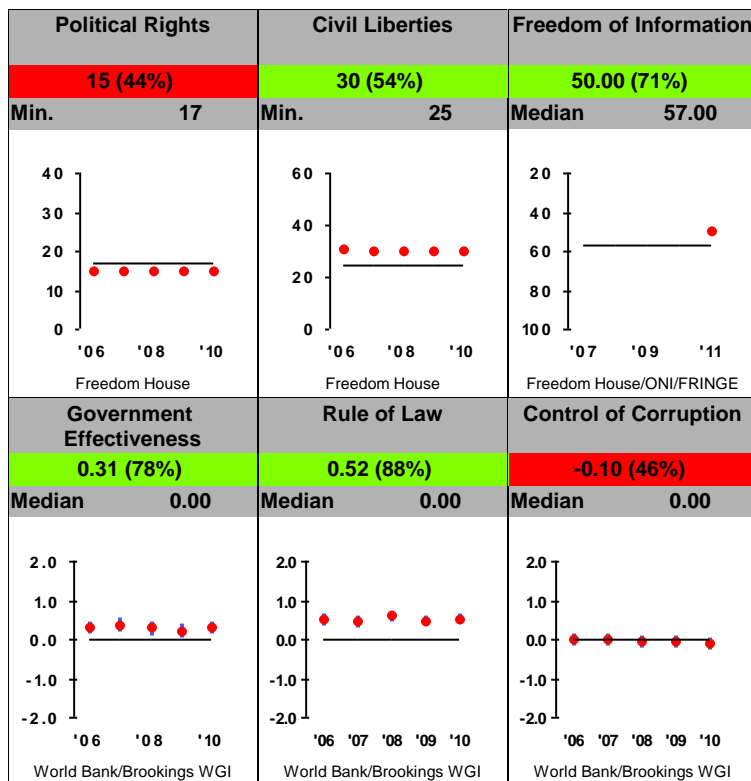

Uganda FY12

Population: 34,612,000
 GNI/Cap: \$490 (LIC)

Control of Corruption
 Democratic Rights
 Pass Half Overall

Economic Freedom

Investing In People

Ruling Justly

For more information regarding the Millennium Challenge Account Selection Process and these indicators, please consult MCC's website: www.mcc.gov/selection