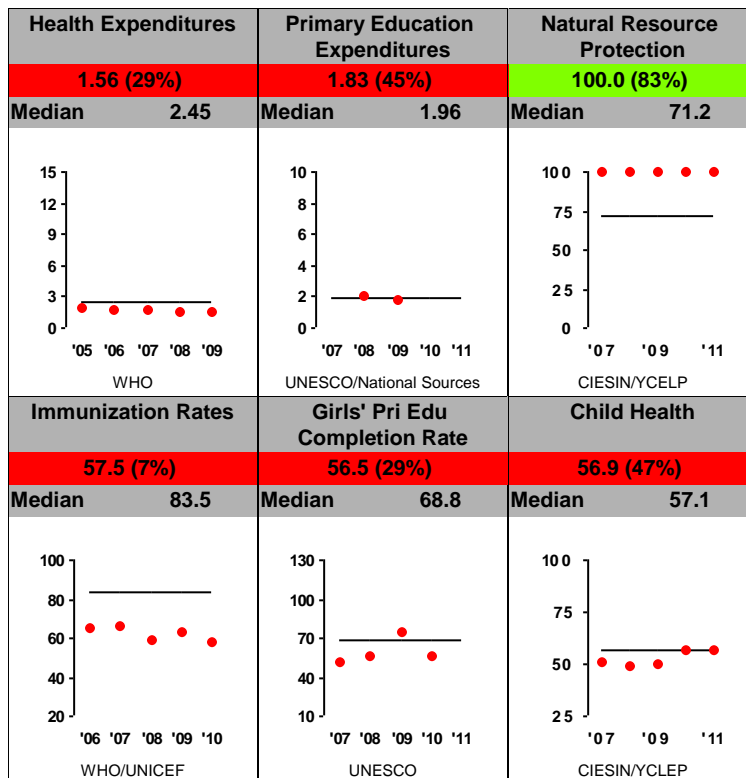

Uganda FY12

Population: 34,612,000
 GNI/Cap: \$490 (LIC)

Control of Corruption
 Democratic Rights
 Pass Half Overall

Economic Freedom

Investing In People

Ruling Justly

For more information regarding the Millennium Challenge Account Selection Process and these indicators, please consult MCC's website: www.mcc.gov/selection