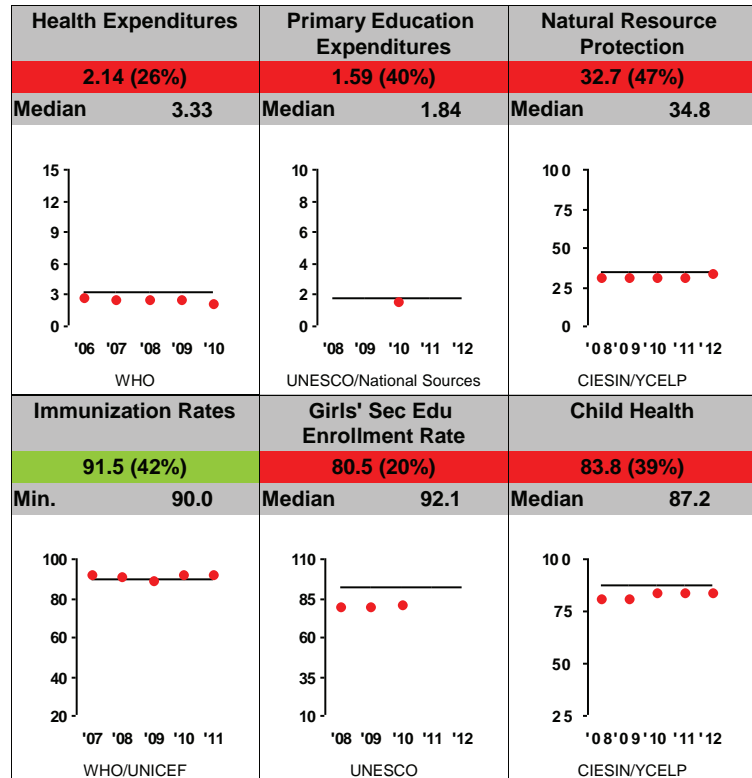

Investing in People