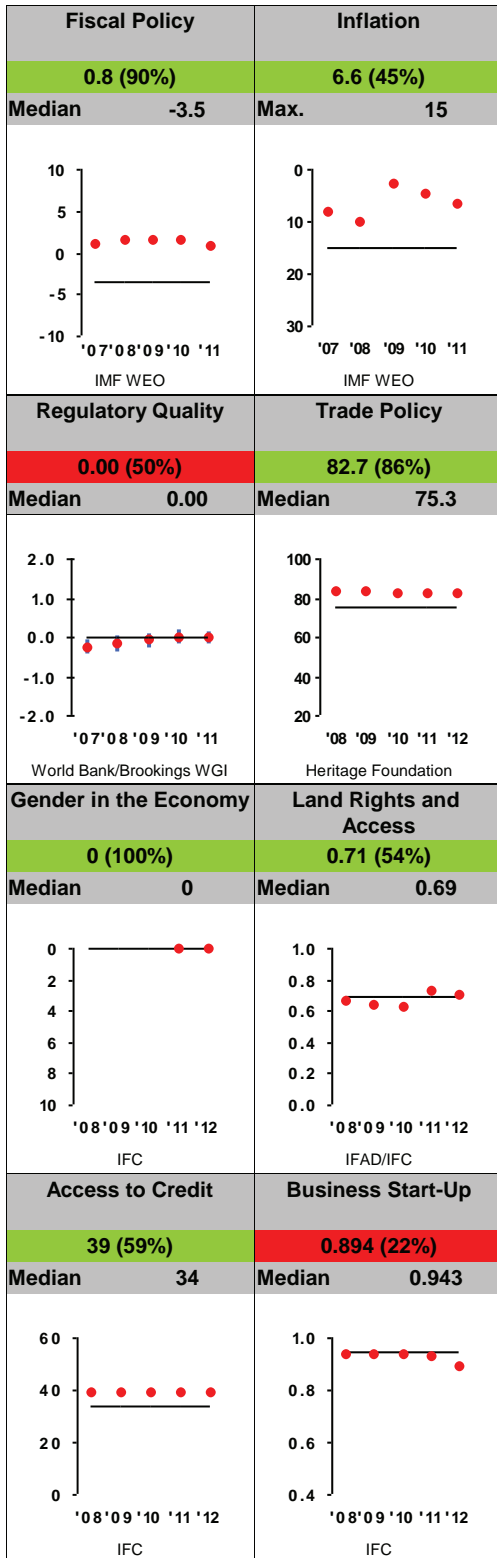

Paraguay FY13

Population: 6,568,000

GNI/Cap: \$2,970 (LMIC)

Control of Corruption

Democratic Rights

Pass Half Overall

Economic Freedom

For more information regarding the Millennium Challenge Account Selection Process and these indicators, please consult MCC's website: www.mcc.gov/selection