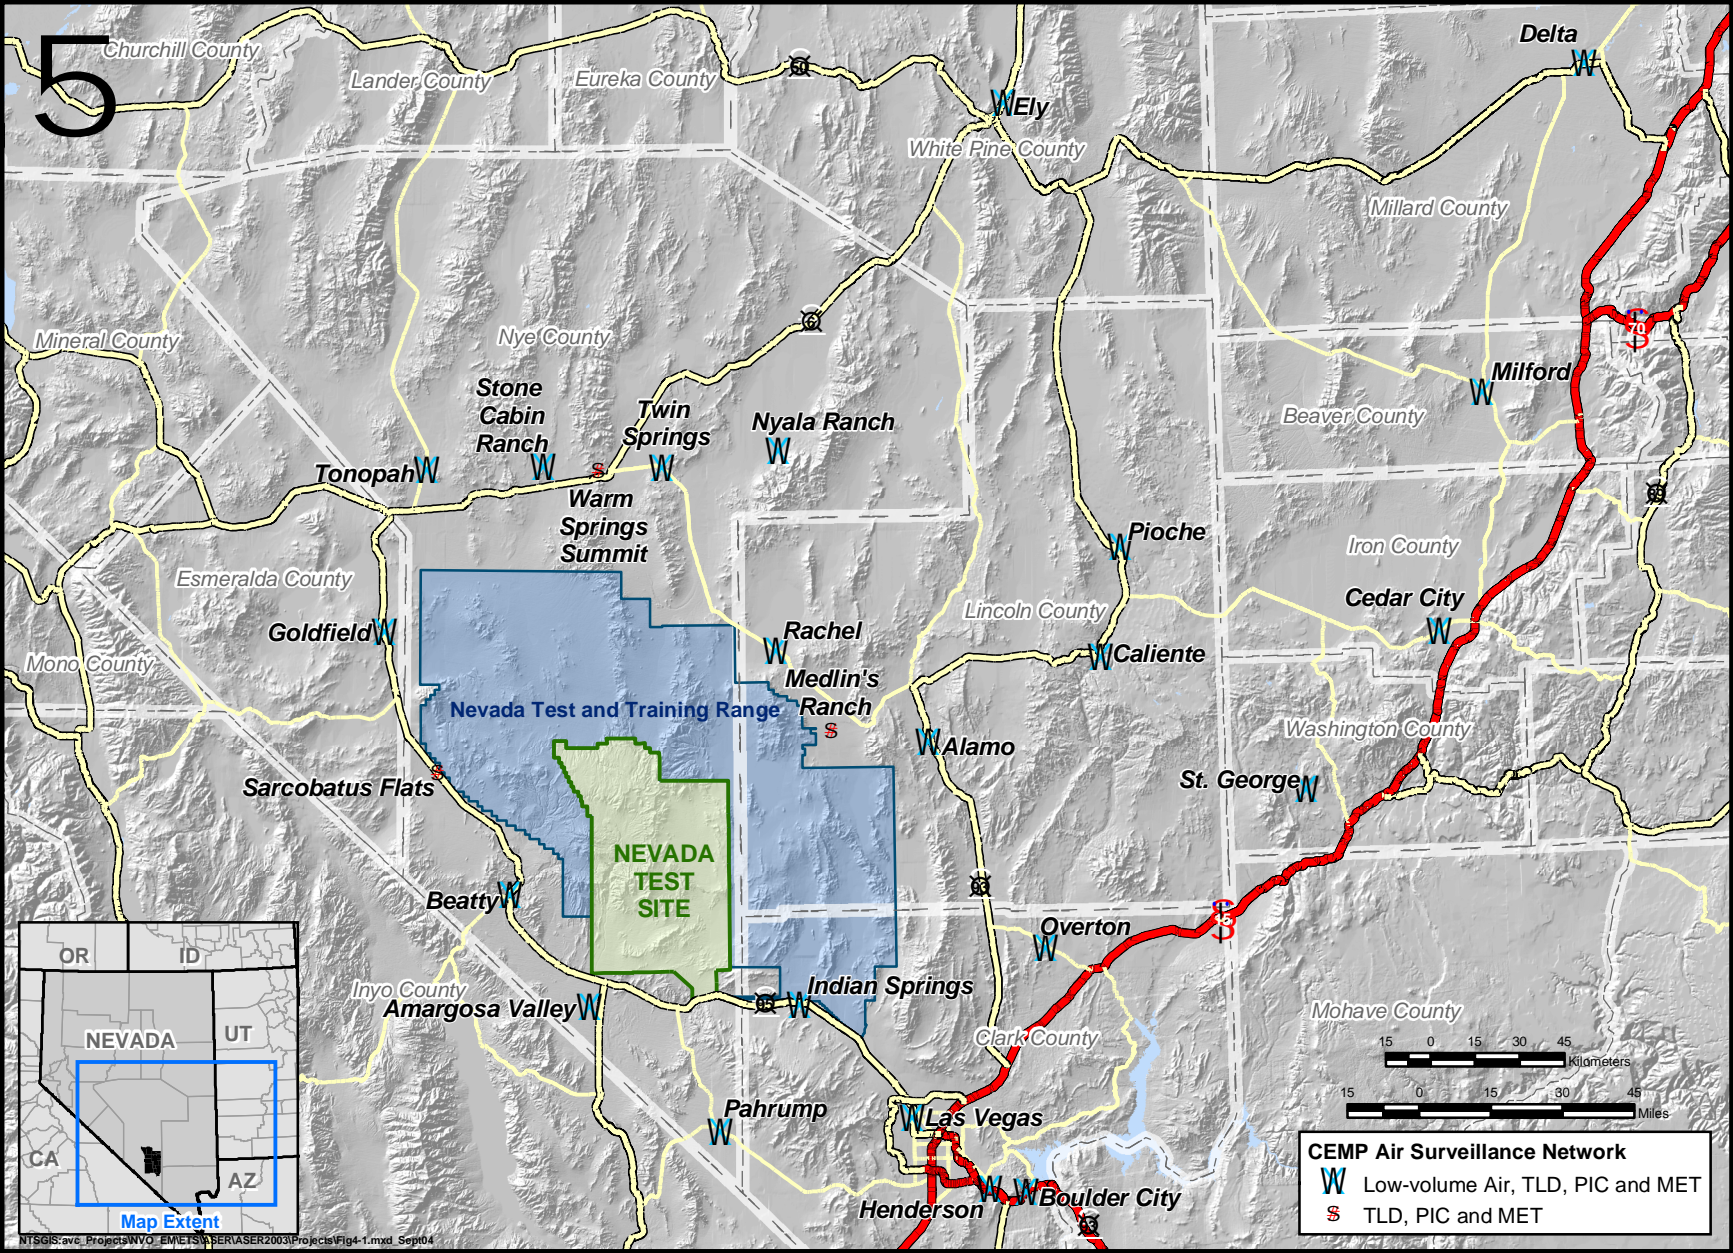

5

15 0 15 30 45 Kilometers
15 0 15 30 45 Miles

CEMP Air Surveillance Network
 W Low-volume Air, TLD, PIC and MET
 S TLD, PIC and MET