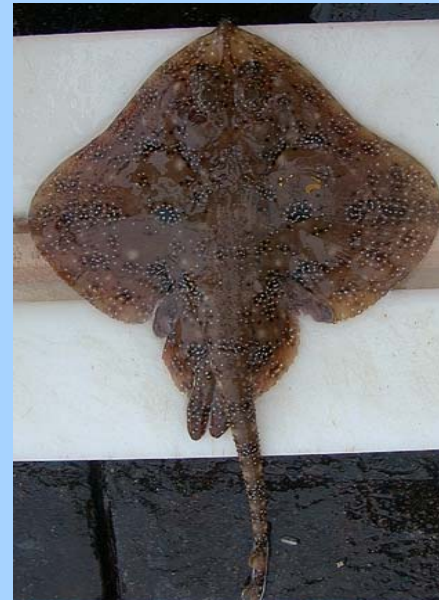

Skate Species Identification Guide

General Diagram of Skate Anatomy

Rosette Skate

Alternative name: Leopard Skate
Freckled Skate

Range: S. New England to Florida, USA

Depth: 30-300 fathoms (fth)
(55-550m)

Max. size: 16 in (41cm)

Features:

- ◆ Dark rosettes (six or more dark spots surrounding a central point) on back
- ◆ Rows of spines along back and tail
- ◆ Tail rather long

Little Skate

Alternative name: Summer Skate
Common Skate

Range: Gulf of St. Lawrence, Canada to NC, USA

Depth: 0-50 fth (90 m)

Max. size: 21 in (54 cm)

Features:

- ◆ Rounded disk
- ◆ Two rows of spines on either side of the middle of tail
- ◆ In males (35-50 cm) claspers extend well beyond back edge of disk.
- ◆ In female (35-50 cm) patches of spines located on both sides of anus

Winter Skate

Alternative name: Big Skate
Spotted Skate
Eyed Skate

Range: Newfoundland, Canada to North Carolina, USA

Depth: 0-50 fth (90 m)

Max. size: 43 in (109 cm)

Features

- ◆ Rounded disk
- ◆ Two rows of spines on either side of the midline on tail.
- ◆ In males (35-50 cm) claspers barely (if at all) reach edge of posterior disk.
- ◆ In females (35-50 cm) no rough patch on sides of vent