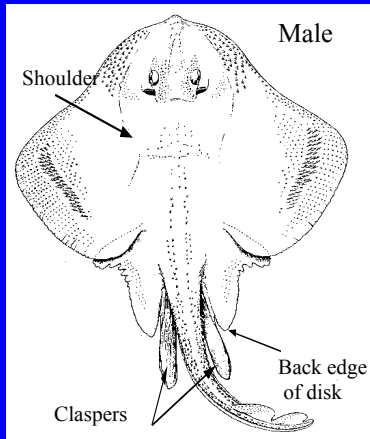

Skate Species Identification Guide

General Diagram of Skate Anatomy

Rosette Skate

Alternative name: Leopard Skate
Freckled Skate

Range: S. New England to Florida, USA

Depth: 30-300 fathoms (fth)
(55-550m)

Max. size: 16 in (41cm)

Features:

- ◆ Dark rosettes (six or more dark spots surrounding a central point) on back
- ◆ Rows of spines along back and tail
- ◆ Tail rather long

Little Skate

Alternative name: Summer Skate
Common Skate

Range: Gulf of St. Lawrence, Canada to NC, USA

Depth: 0-50 fth (90 m)

Max. size: 21 in (54 cm)

Features:

- ◆ Rounded disk
- ◆ Two rows of spines on either side of the middle of tail
- ◆ In males (35-50 cm) claspers extend well beyond back edge of disk.
- ◆ In female (35-50 cm) patches of spines located on both sides of anus

Winter Skate

Alternative name: Big Skate
Spotted Skate
Eyed Skate

Range: Newfoundland, Canada to North Carolina, USA

Depth: 0-50 fth (90 m)

Max. size: 43 in (109 cm)

Features

- ◆ Rounded disk
- ◆ Two rows of spines on either side of the midline on tail.
- ◆ In males (35-50 cm) claspers barely (if at all) reach edge of posterior disk.
- ◆ In females (35-50 cm) no rough patch on sides of vent