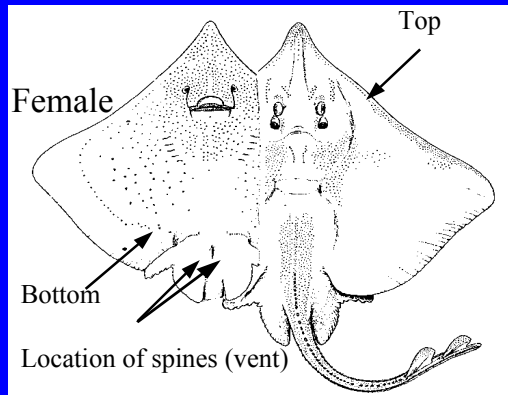

Skate Species Identification Guide

General Diagram of Skate Anatomy

Rosette Skate

Alternative name: Leopard Skate
Freckled Skate

Range: S. New England to Florida, USA

Depth: 30-300 fathoms (fth)
(55-550m)

Max. size: 16 in (41cm)

Features:

- ◆ Dark rosettes (six or more dark spots surrounding a central point) on back
- ◆ Rows of spines along back and tail
- ◆ Tail rather long

Little Skate

Alternative name: Summer Skate
Common Skate

Range: Gulf of St. Lawrence, Canada to NC, USA

Depth: 0-50 fth (90 m)

Max. size: 21 in (54 cm)

Features:

- ◆ Rounded disk
- ◆ Two rows of spines on either side of the middle of tail
- ◆ In males (35-50 cm) claspers extend well beyond back edge of disk.
- ◆ In female (35-50 cm) patches of spines located on both sides of anus

Winter Skate

Alternative name: Big Skate
Spotted Skate
Eyed Skate

Range: Newfoundland, Canada to North Carolina, USA

Depth: 0-50 fth (90 m)

Max. size: 43 in (109 cm)

Features

- ◆ Rounded disk
- ◆ Two rows of spines on either side of the midline on tail.
- ◆ In males (35-50 cm) claspers barely (if at all) reach edge of posterior disk.
- ◆ In females (35-50 cm) no rough patch on sides of vent