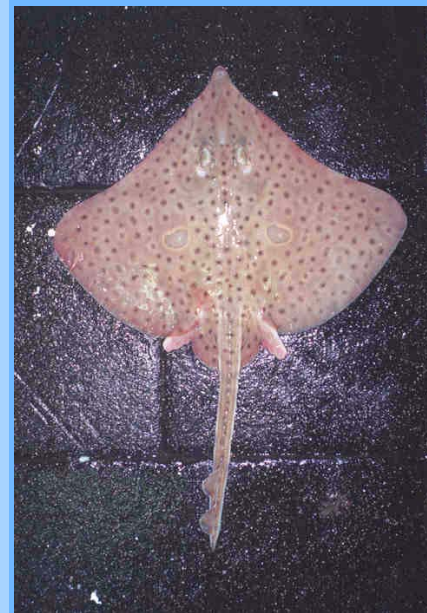

Barndoor Skate-**PROHIBITED**

1. **Range:** Newfoundland, Canada to North Carolina, USA
2. **Depth:** 0-235 fth (430 m)
3. **Max. size:** 5 ft (152 cm)
4. **Features:**
5. Very pointed nose, front edges of disk concave
   - Distinct gray coloration on bottom
   - Three rows of spines on tail