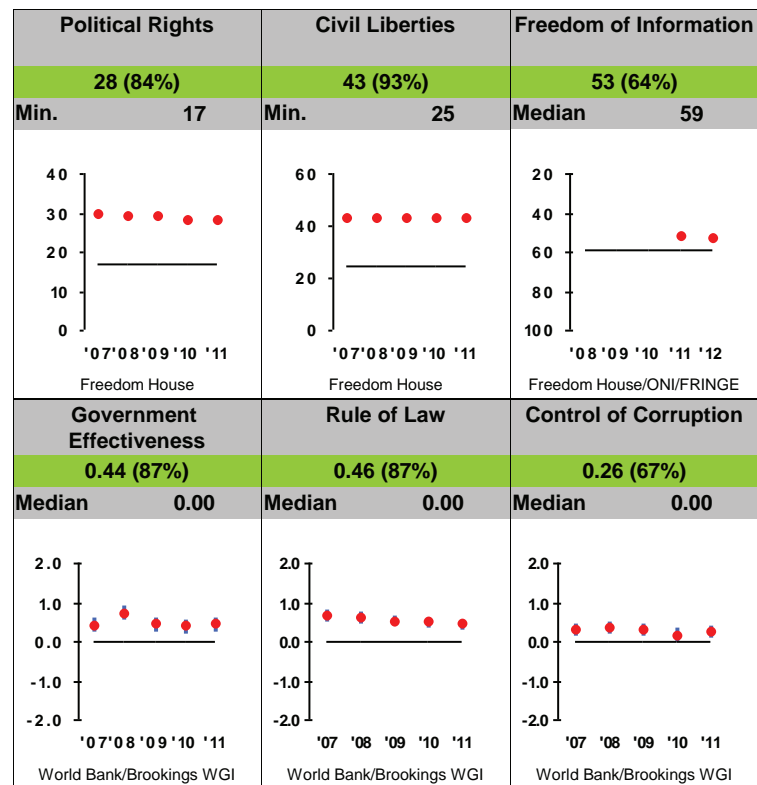

Senegal FY13

Population: 12,768,000

GNI/Cap: \$1,070 (LIC)

Control of Corruption

Democratic Rights

Pass Half Overall

Economic Freedom

Investing in People

Ruling Justly

For more information regarding the Millennium Challenge Account Selection Process and these indicators, please consult MCC's website: www.mcc.gov/selection