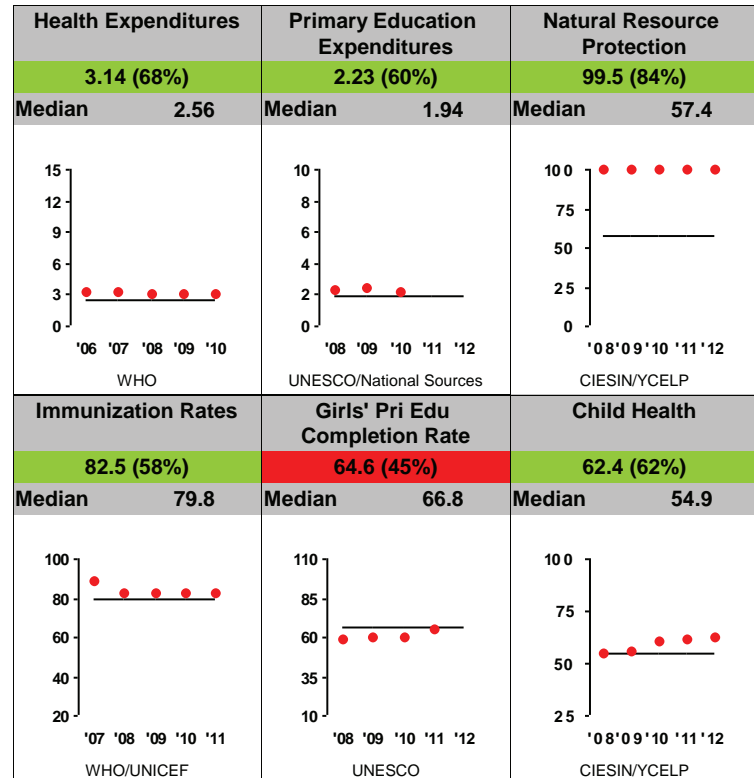

Senegal FY13

Population: 12,768,000

GNI/Cap: \$1,070 (LIC)

Control of Corruption

Democratic Rights

Pass Half Overall

Economic Freedom

Investing in People

Ruling Justly

For more information regarding the Millennium Challenge Account Selection Process and these indicators, please consult MCC's website: www.mcc.gov/selection