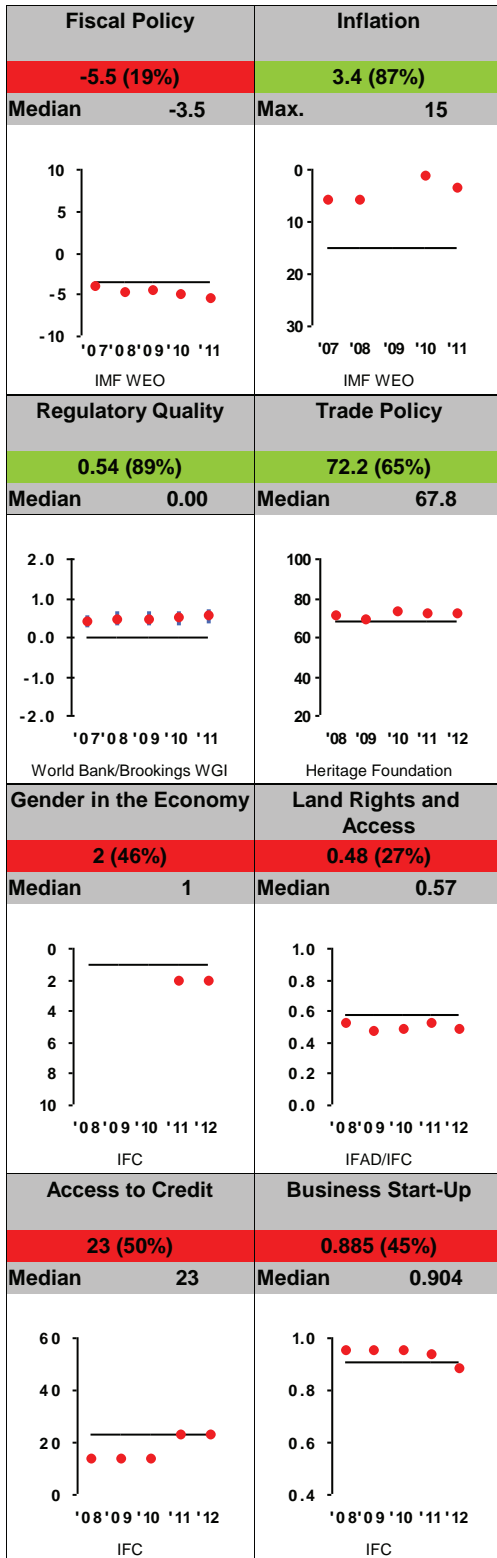

Senegal FY13

Population: 12,768,000

GNI/Cap: \$1,070 (LIC)

Control of Corruption

Democratic Rights

Pass Half Overall

Economic Freedom

Investing in People

Ruling Justly

For more information regarding the Millennium Challenge Account Selection Process and these indicators, please consult MCC's website: www.mcc.gov/selection