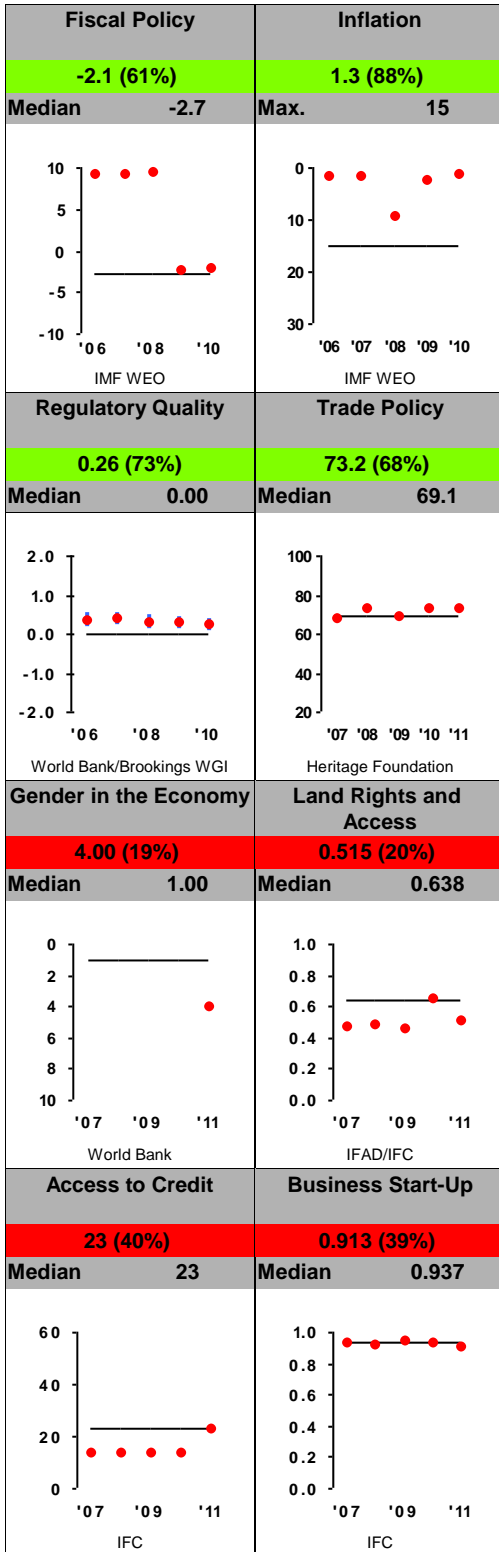

Mali FY12

Population: 14,160,000
 GNI/Cap: \$600 (LIC)

Control of Corruption
 Democratic Rights
 Pass Half Overall

Economic Freedom

Investing In People

Ruling Justly

For more information regarding the Millennium Challenge Account Selection Process and these indicators, please consult MCC's website: www.mcc.gov/selection