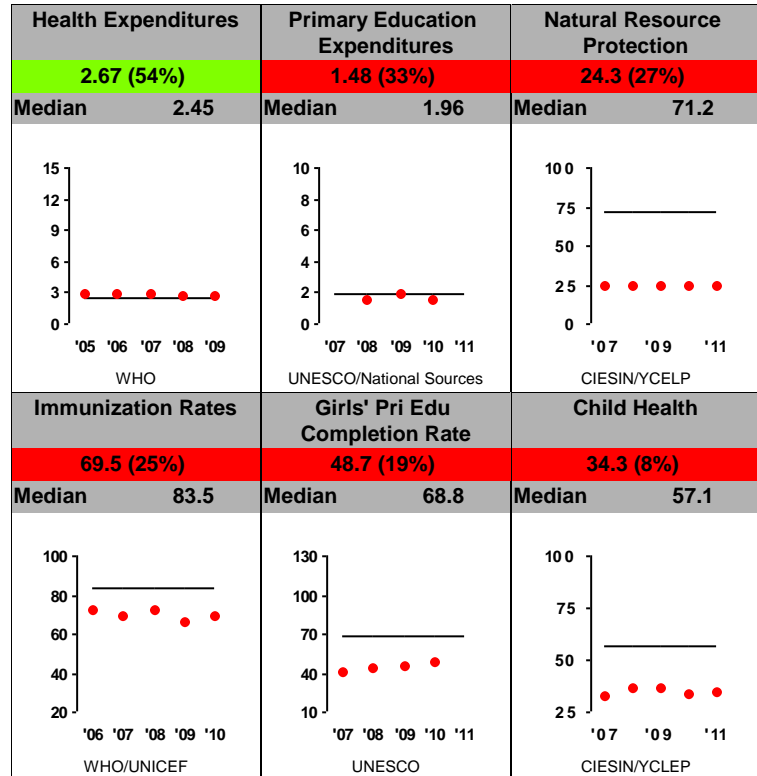

Mali FY12

Population: 14,160,000
 GNI/Cap: \$600 (LIC)

Control of Corruption
 Democratic Rights
 Pass Half Overall

Economic Freedom

Investing In People

Ruling Justly

For more information regarding the Millennium Challenge Account Selection Process and these indicators, please consult MCC's website: www.mcc.gov/selection