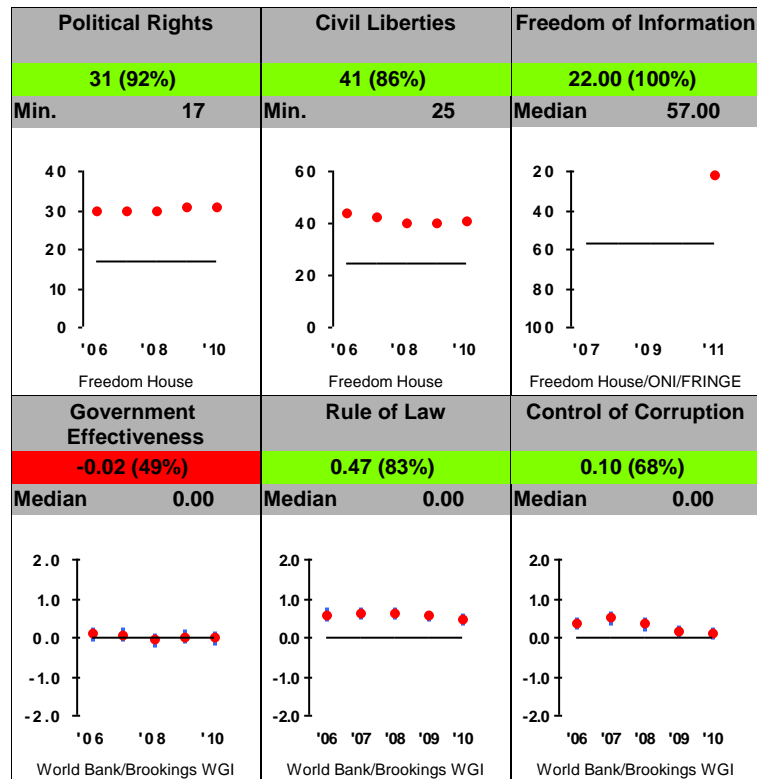

Mali FY12

Population: 14,160,000
 GNI/Cap: \$600 (LIC)

Control of Corruption
 Democratic Rights
 Pass Half Overall

Economic Freedom

Investing In People

Ruling Justly

For more information regarding the Millennium Challenge Account Selection Process and these indicators, please consult MCC's website: www.mcc.gov/selection