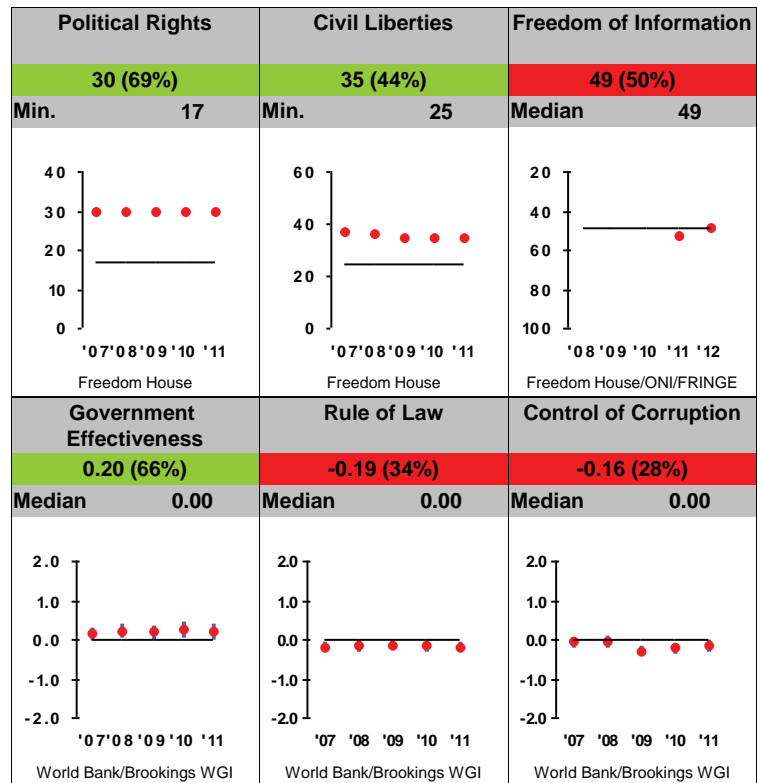

Ruling Justly

For more information regarding the Millennium Challenge Account Selection Process and these indicators, please consult MCC's website: www.mcc.gov/selection