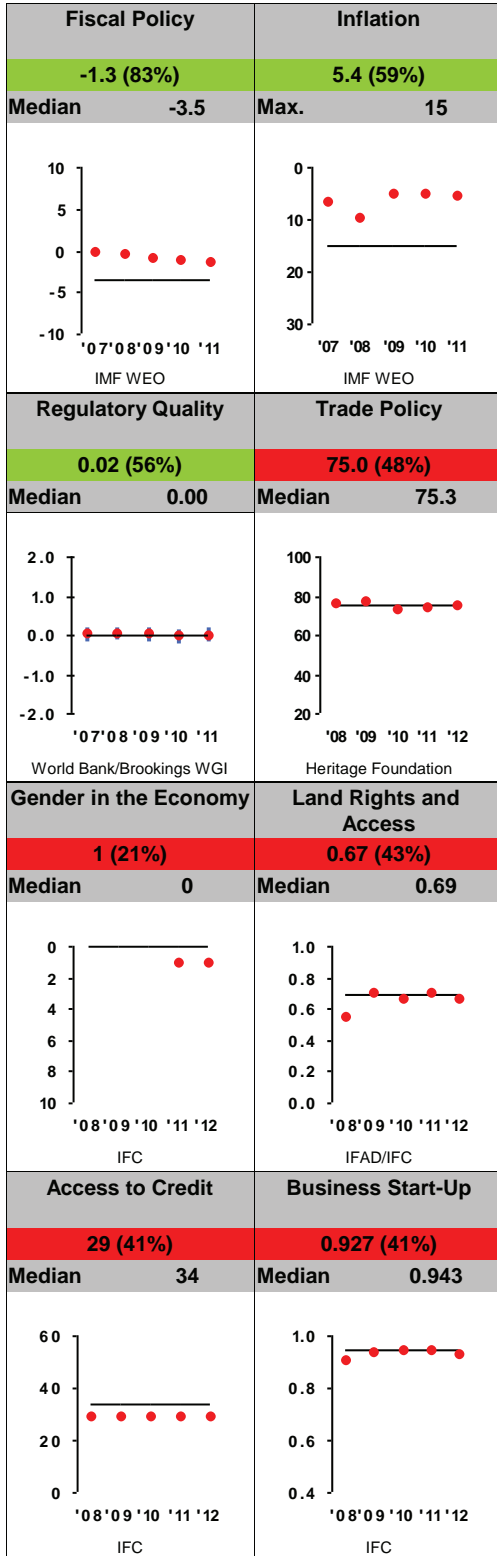

# Indonesia FY13

Population: 242,326,000

GNI/Cap: \$2,940 (LMIC)

Control of Corruption

Democratic Rights

Pass Half Overall

## Economic Freedom