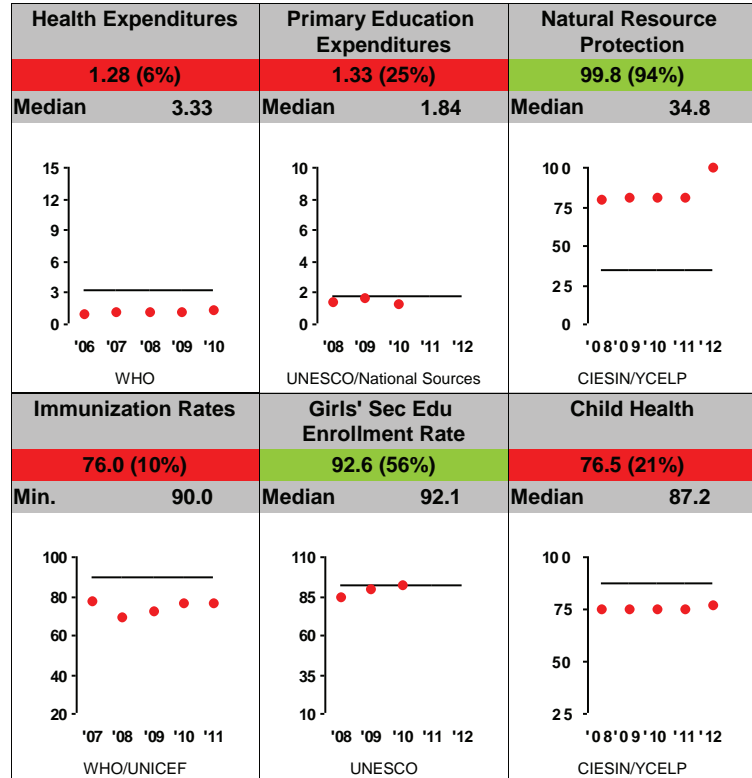

Investing in People