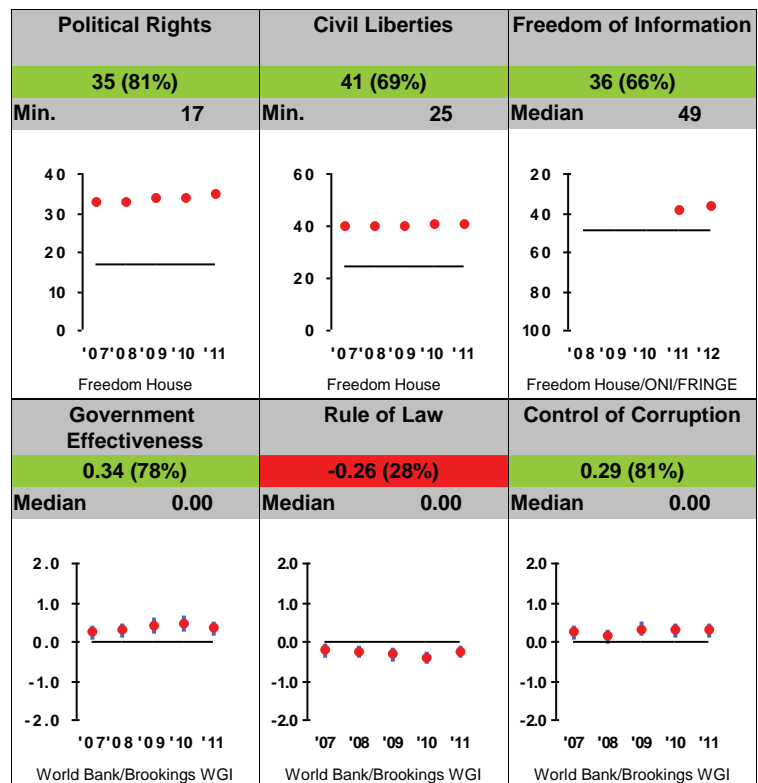

El Salvador FY13

Population: 6,227,000

GNI/Cap: \$3,480 (LMIC)

Control of Corruption

Democratic Rights

Pass Half Overall

Economic Freedom

Investing in People

Ruling Justly

For more information regarding the Millennium Challenge Account Selection Process and these indicators, please consult MCC's website: www.mcc.gov/selection