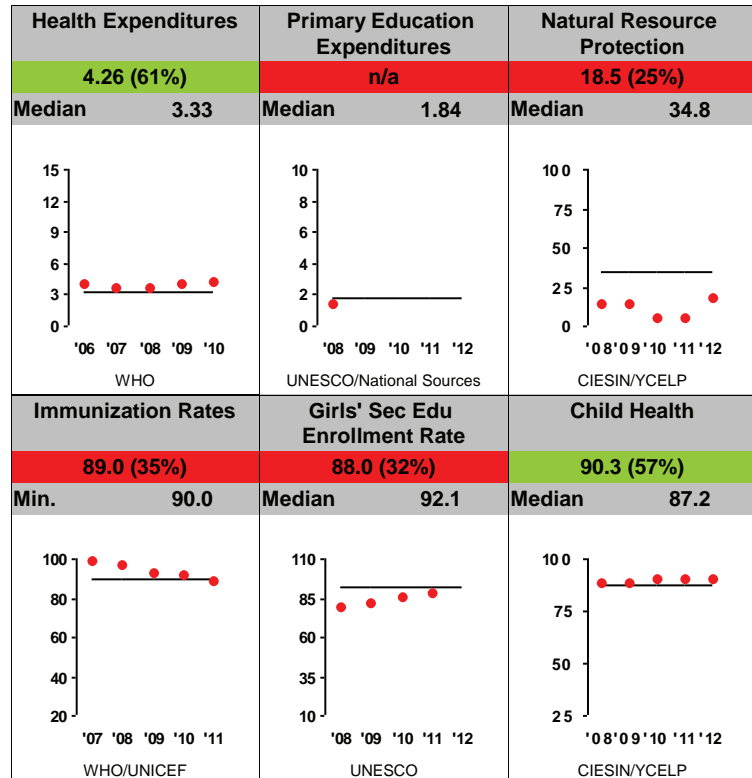

El Salvador FY13

Population: 6,227,000

GNI/Cap: \$3,480 (LMIC)

Control of Corruption

Democratic Rights

Pass Half Overall

Economic Freedom

Investing in People

Ruling Justly

For more information regarding the Millennium Challenge Account Selection Process and these indicators, please consult MCC's website: www.mcc.gov/selection