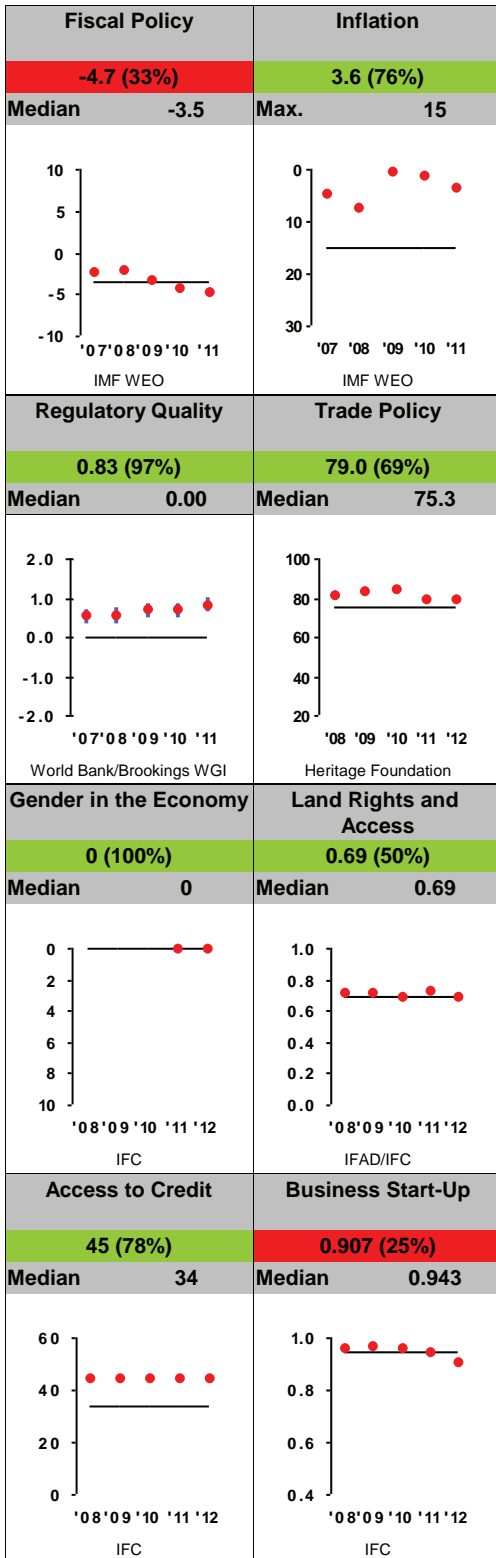

El Salvador FY13

Population: 6,227,000

GNI/Cap: \$3,480 (LMIC)

Control of Corruption

Democratic Rights

Pass Half Overall

Economic Freedom

Investing in People

Ruling Justly

For more information regarding the Millennium Challenge Account Selection Process and these indicators, please consult MCC's website: www.mcc.gov/selection