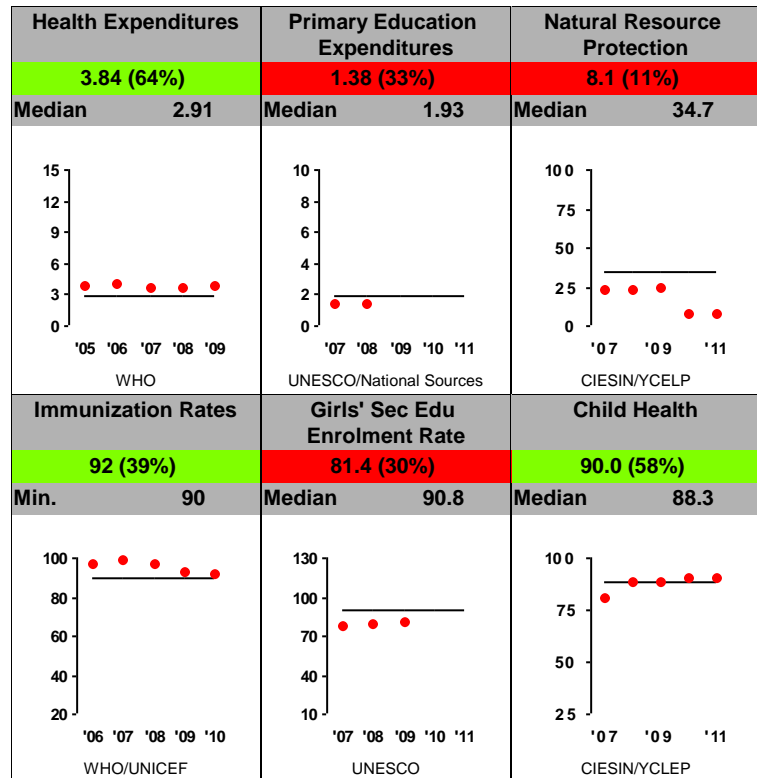

El Salvador FY12

Population: 6,072,000
 GNI/Cap: \$3,360 (LMIC)

Control of Corruption
 Democratic Rights
 Pass Half Overall

Economic Freedom

Investing In People

Ruling Justly

For more information regarding the Millennium Challenge Account Selection Process and these indicators, please consult MCC's website: www.mcc.gov/selection