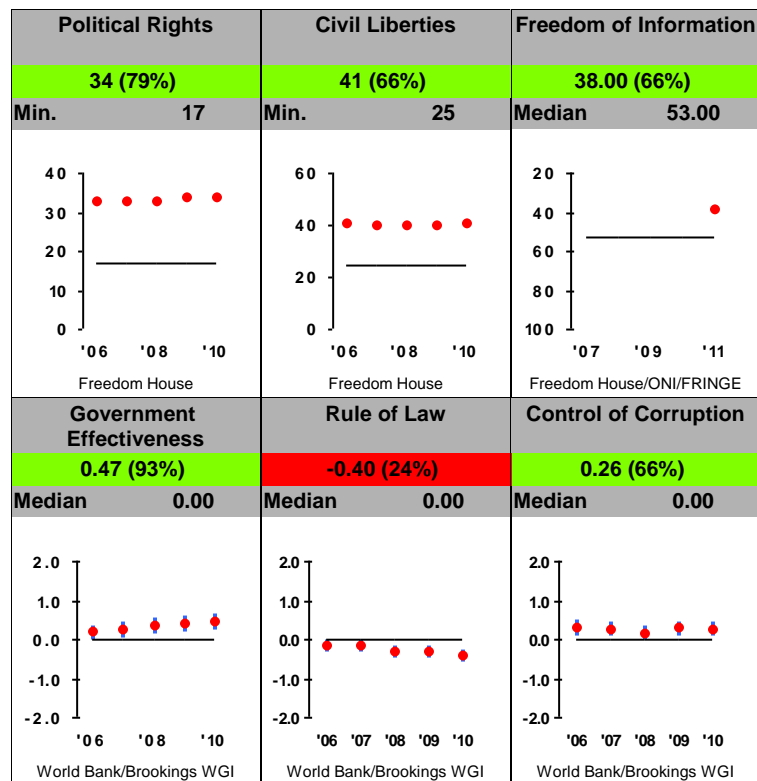

El Salvador FY12

Population: 6,072,000
 GNI/Cap: \$3,360 (LMIC)

Control of Corruption
 Democratic Rights
 Pass Half Overall

Economic Freedom

Investing In People

Ruling Justly

For more information regarding the Millennium Challenge Account Selection Process and these indicators, please consult MCC's website: www.mcc.gov/selection