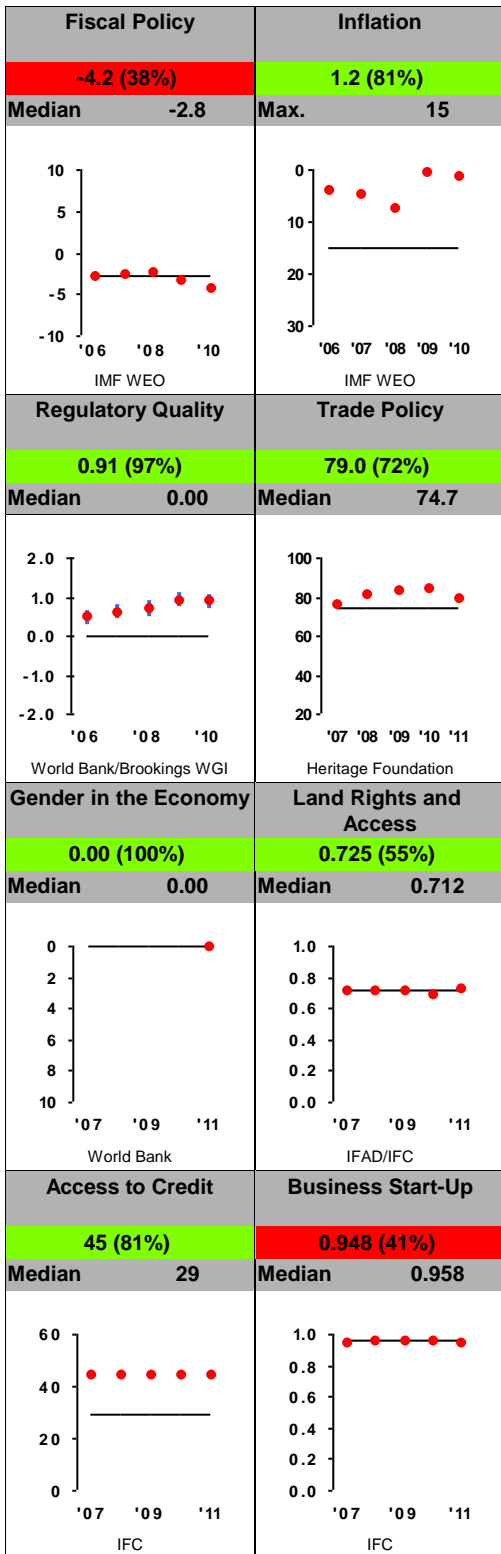

El Salvador FY12

Population: 6,072,000
 GNI/Cap: \$3,360 (LMIC)

Control of Corruption
 Democratic Rights
 Pass Half Overall

Economic Freedom

Investing In People

Ruling Justly

For more information regarding the Millennium Challenge Account Selection Process and these indicators, please consult MCC's website: www.mcc.gov/selection