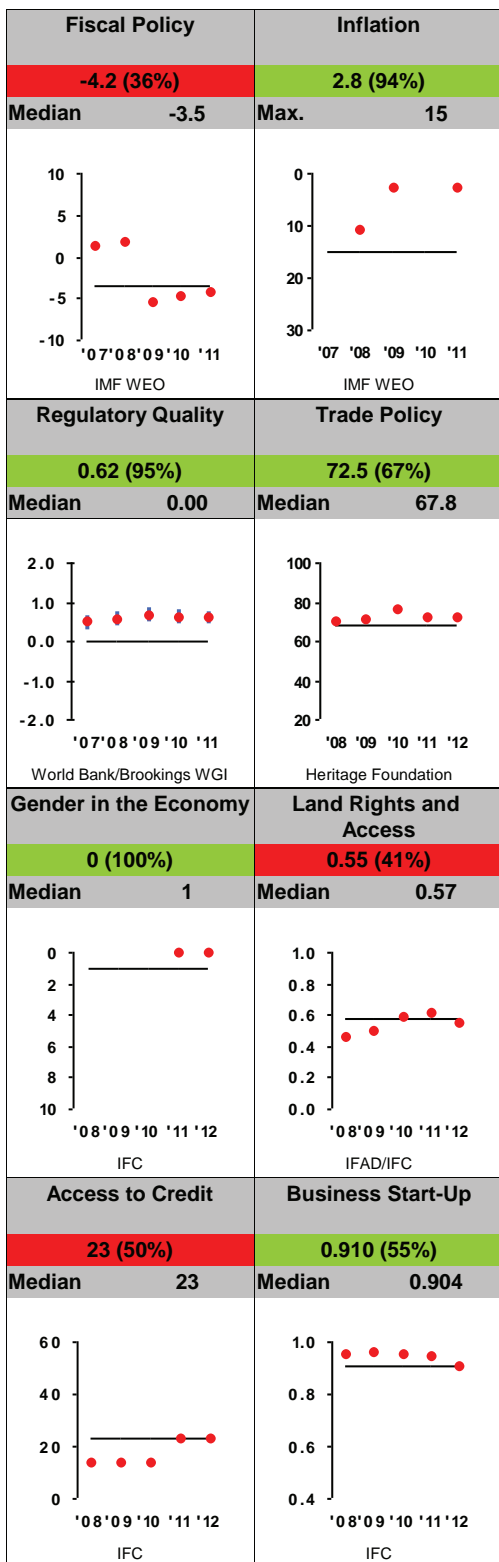

Burkina Faso FY13

Population: 16,968,000

GNI/Cap: \$570 (LIC)

Control of Corruption

Democratic Rights

Pass Half Overall

Economic Freedom

Investing in People

Ruling Justly

For more information regarding the Millennium Challenge Account Selection Process and these indicators, please consult MCC's website: www.mcc.gov/selection