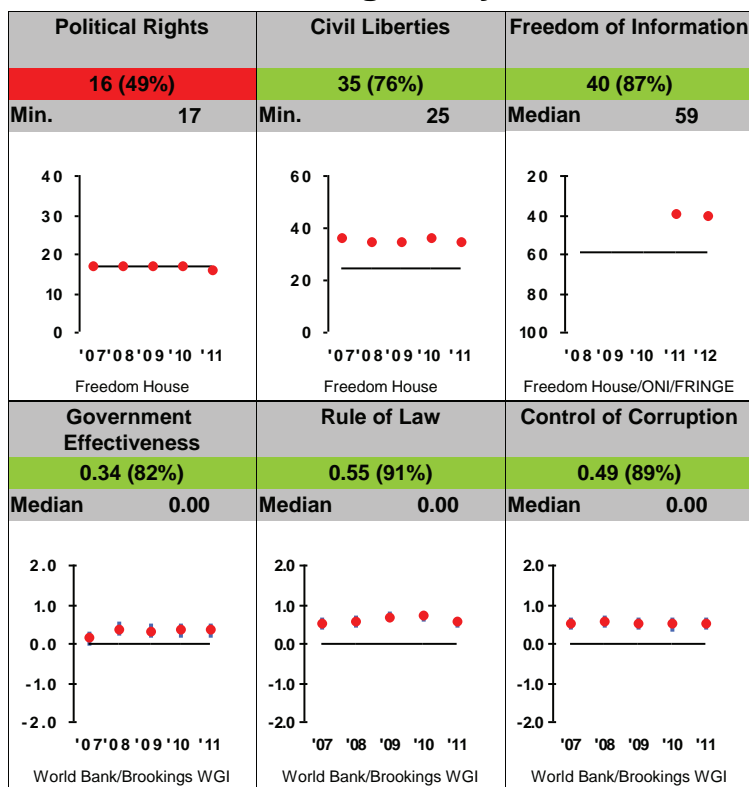

Burkina Faso FY13

Population: 16,968,000

GNI/Cap: \$570 (LIC)

Control of Corruption

Democratic Rights

Pass Half Overall

Economic Freedom

Investing in People

Ruling Justly

For more information regarding the Millennium Challenge Account Selection Process and these indicators, please consult MCC's website: www.mcc.gov/selection