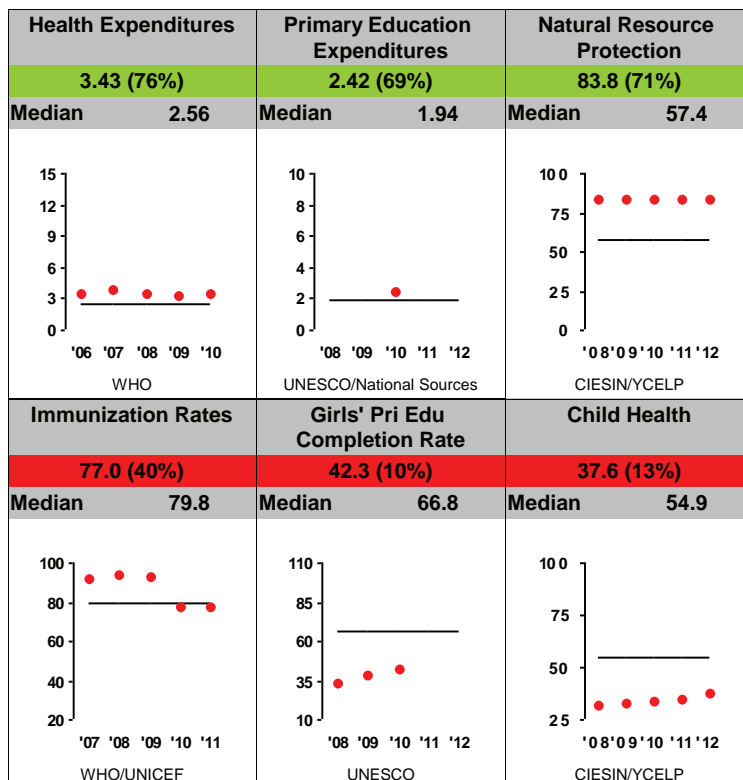

Burkina Faso FY13

Population: 16,968,000

GNI/Cap: \$570 (LIC)

Control of Corruption

Democratic Rights

Pass Half Overall

Economic Freedom

Investing in People

Ruling Justly

For more information regarding the Millennium Challenge Account Selection Process and these indicators, please consult MCC's website: www.mcc.gov/selection