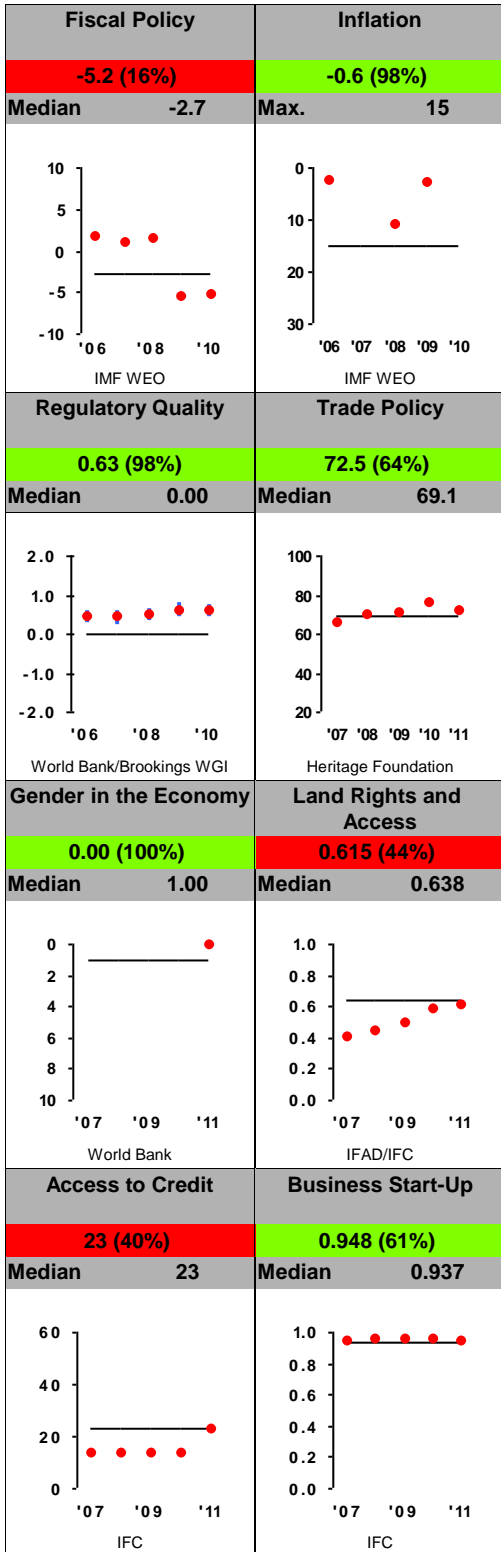

# Burkina Faso FY12

Population: 16,751,000

GNI/Cap: \$550 (LIC)

Control of Corruption

Democratic Rights

Pass Half Overall

## Economic Freedom