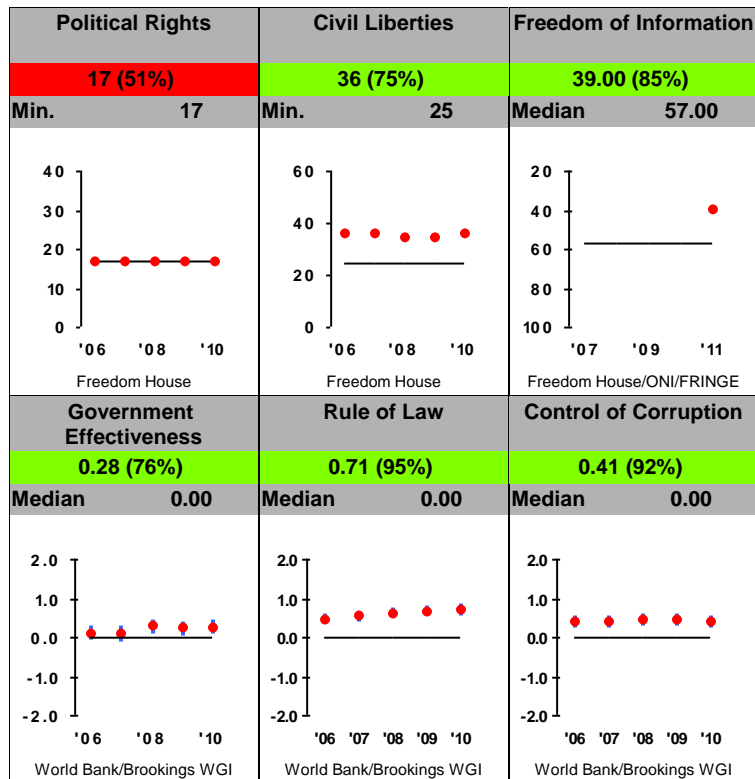

Ruling Justly

For more information regarding the Millennium Challenge Account Selection Process and these indicators, please consult MCC's website: www.mcc.gov/selection