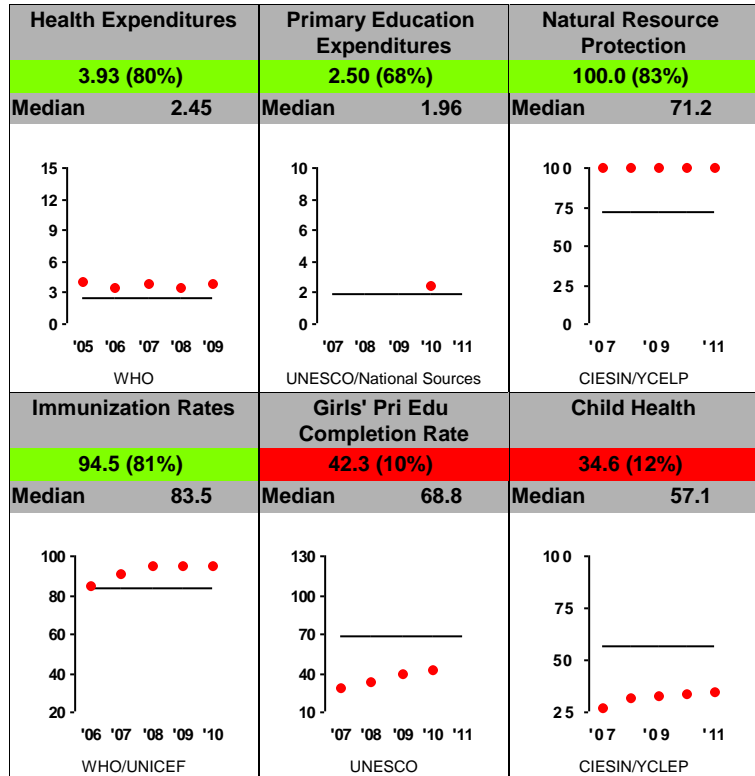

Investing In People