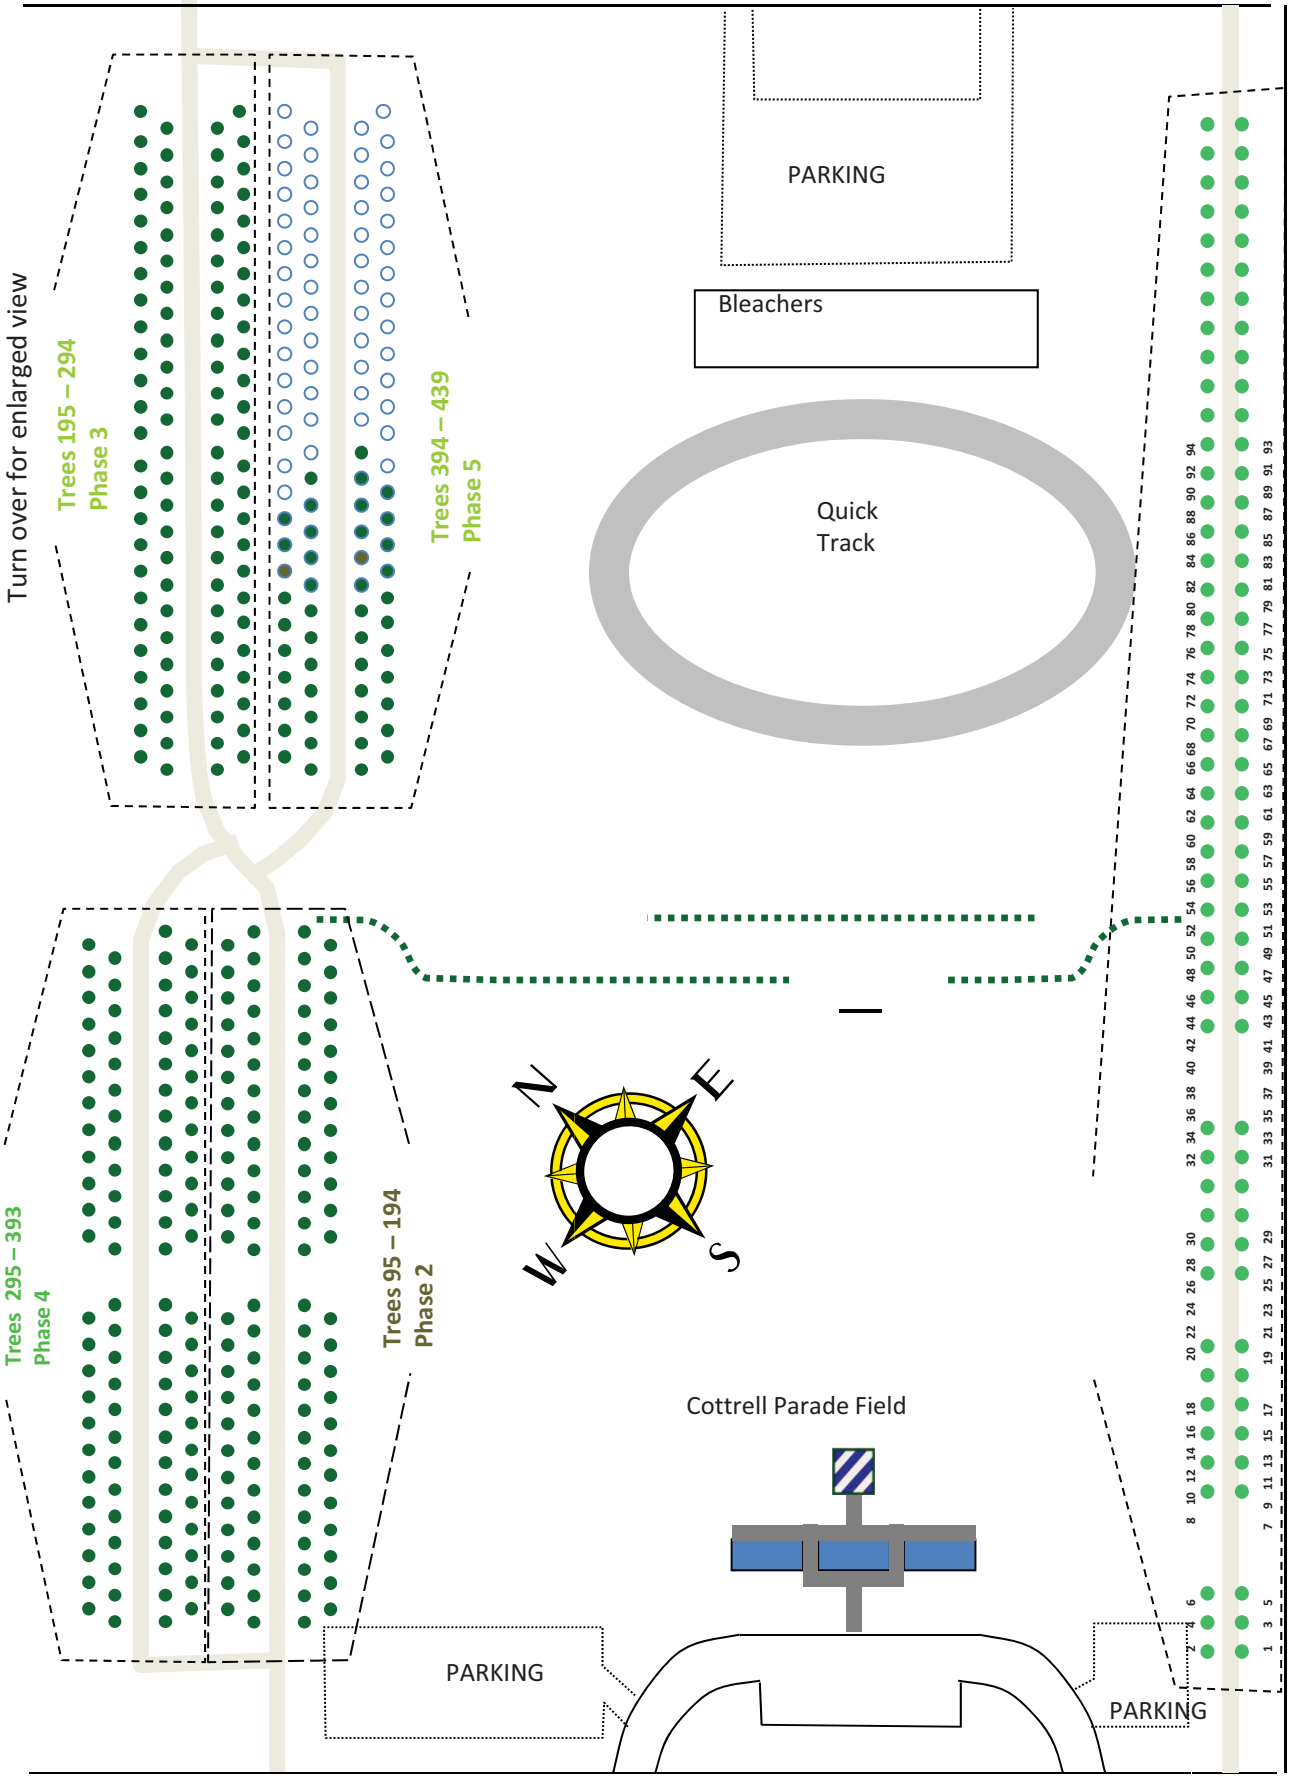

Bundy Ave.

Turn over for enlarged view

Trees 195 – 294
Phase 3

Trees 394 – 439
Phase 5

Trees 295 – 393
Phase 4

Trees 95 – 194
Phase 2

PARKING

Bleachers

Quick
Track

Cottrell Parade Field

PARKING

PARKING

Gulick Ave.

6th Street

- 94
- 92
- 90
- 88
- 86
- 84
- 82
- 80
- 78
- 76
- 74
- 72
- 70
- 68
- 66
- 64
- 62
- 60
- 58
- 56
- 54
- 52
- 50
- 48
- 46
- 44
- 42
- 40
- 38
- 36
- 34
- 32
- 30
- 28
- 26
- 24
- 22
- 20
- 18
- 16
- 14
- 12
- 10
- 8
- 7
- 6
- 5
- 4
- 3
- 2
- 1