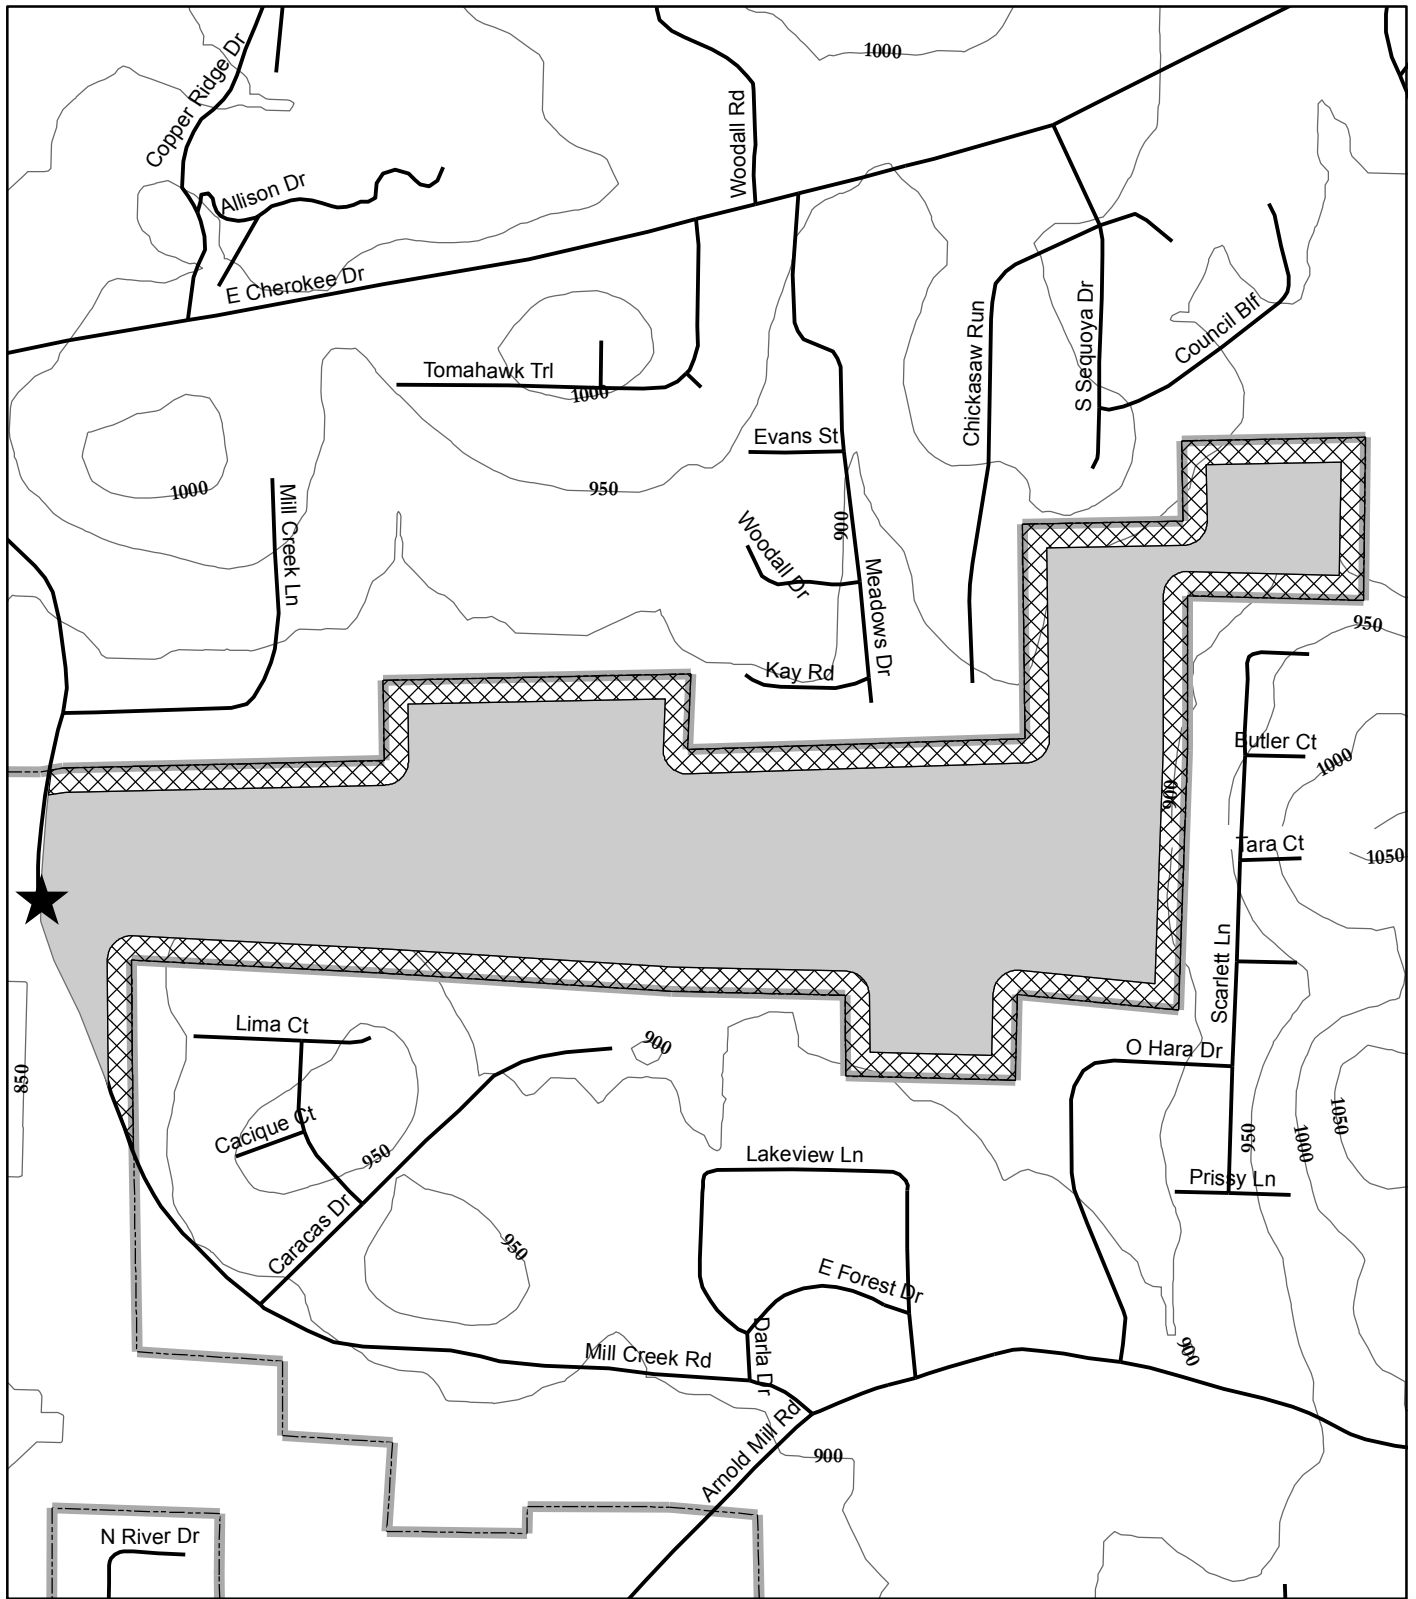

# Mill Creek - Hunting Area

US Army Corps of Engineers Allatoona  
 Operations Project Management Office  
 678-721-6700

## Legend

- USACE Boundary Line
- Major Roads
- 50 Foot Contours
- Allatoona Lake
- Designated Hunting Areas
- No Hunting
- Hunting Area Access Locations