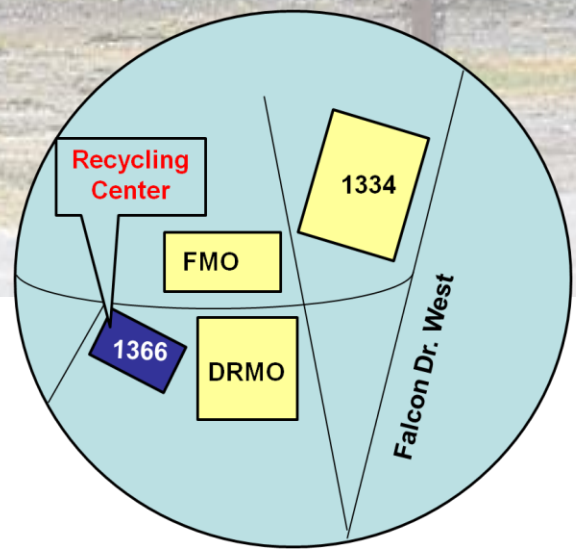

# Recycling Center

Bldg 1366, 226-5446

Hours	
Mon, Wed, Fri:	12:30-15:30
Tue, Thu:	08:30-15:30

## Accepts

- Cardboard
- Cans
- PET/PETE (Plastic bottle) 
- Paper
- Electrical devices  
(e.g. TV, VCR, DVD player, PC, PC monitor, etc )
- Used cooking oil

**Questions? POC MSgt Gray, 226-5446**