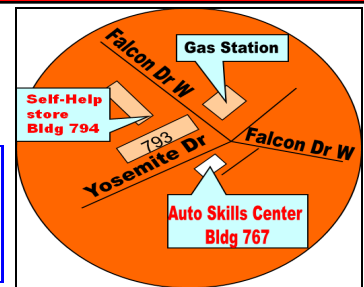

Hours

Tue- Fri: 11 a.m.-8 p.m.
Sat: 8 a.m.-6 p.m.
Sun: 10 a.m.-6 p.m.

Recycling Question?

Call Environmental @ 226-5548

Recycling Center @ 226-5446

Pick up Question?

Call Service Contracts @ 226-3624

Bulk Waste 粗大ゴミ

Larger than 50 pounds or 6 feet in length items/ does not fit to trash bag are Bulk waste. ゴミ袋に入らないものは粗大ゴミ。

35CES/Service Contracts, @226-3624

サービスコントラクト、電話226-3624

Wooden Pallets, 木製パレット

Take to Recycling Center, Bldg 1366 @ 226-5446

55 gals steel drums 200リッタードラム缶

Recycling center will help crush your drum, then you can turn them in to DLA-DS (DRMO). DO NOT just drop off them at Recycling Center @ 226-5446