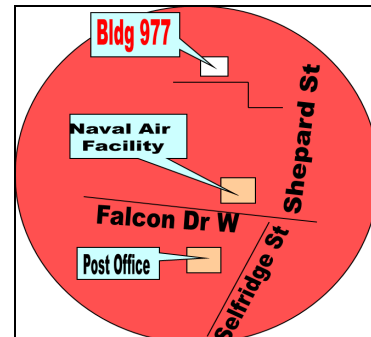

Check CAC channel for drop off box location or call 35 SFS, 226-3600

Hazardous Waste: Hazardous Waste Storage Area, Bldg 977 @226-2306 危険廃棄物:危険廃棄物保管場所

Paint, Spray cans, Gasoline/Oil, Pesticides, Batteries, Cleaning products, Office/shop fluorescent bulbs, Camping & BBQ Propane gas cylinders (empty), etc.
ペンキ、スプレー缶、ガソリンやオイル、殺虫剤、掃除・清掃溶剤、ガスボンベ、蛍光管、乾電池 その他