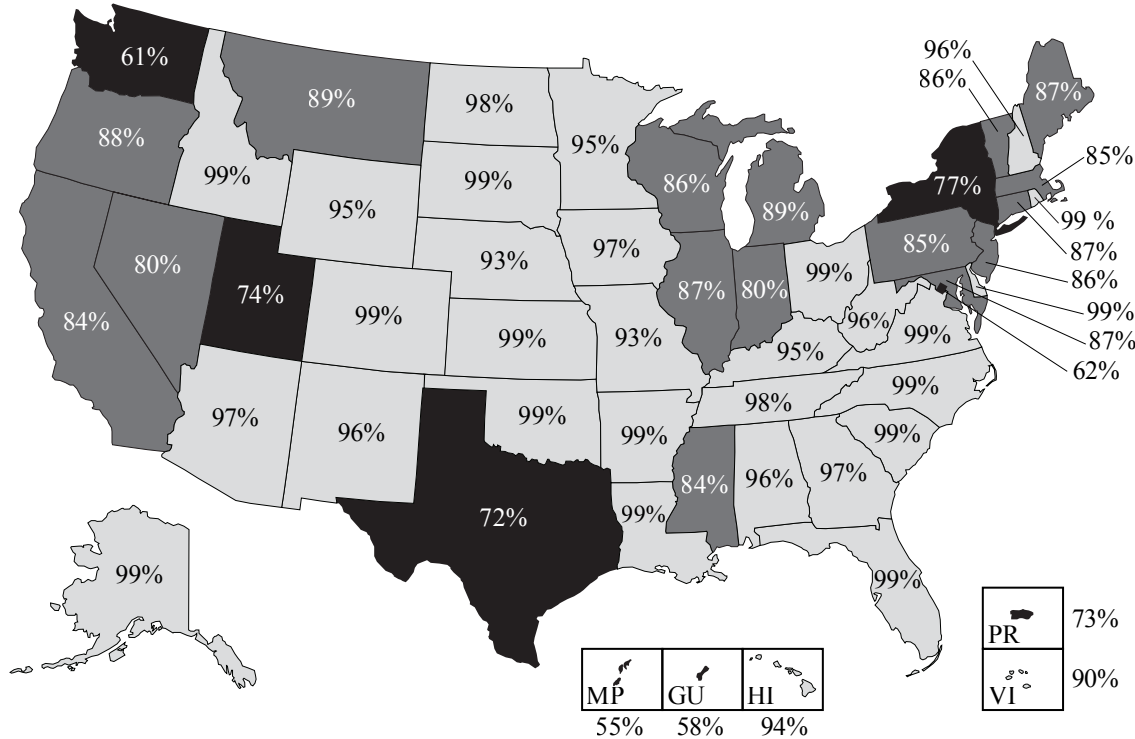

Report Card

Year of Birth 1991 as measured through Calendar Year 2010.

State-by-State Selective Service Compliance Percentage Rates

Source: Selective Service System
As of March 18, 2011

Percentage of men born in 1991 registered in Calendar Year 2010, by state and territories.

States	Compliance %
Alaska	99%
Arkansas	99%
Colorado	99%
Delaware	99%
Florida	99%
Idaho	99%
Kansas	99%
Louisiana	99%
North Carolina	99%
Ohio	99%
Oklahoma	99%
Rhode Island	99%
South Carolina	99%
South Dakota	99%
Virginia	99%
North Dakota	98%
Tennessee	98%
Arizona	97%
Georgia	97%
Iowa	97%
Alabama	96%
New Hampshire	96%
New Mexico	96%
West Virginia	96%
Kentucky	95%
Minnesota	95%
Wyoming	95%
Hawaii	94%
Missouri	93%
Nebraska	93%
Virgin Islands	90%
Michigan	89%
Montana	89%
Oregon	88%
Connecticut	87%
Illinois	87%
Maine	87%
Maryland	87%
New Jersey	86%
Vermont	86%
Wisconsin	86%
Massachusetts	85%
Pennsylvania	85%
California	84%
Mississippi	84%
Indiana	80%
Nevada	80%
New York	77%
Utah	74%
Puerto Rico	73%
Texas	72%
District of Columbia	62%
Washington	61%
Guam	58%
Mariana Islands	55%

National Average 89%
 Light Gray Zone = 90 thru 100
 Medium Gray Zone = 80 thru 89
 Black Zone = 0 thru 79

Source: Selective Service System