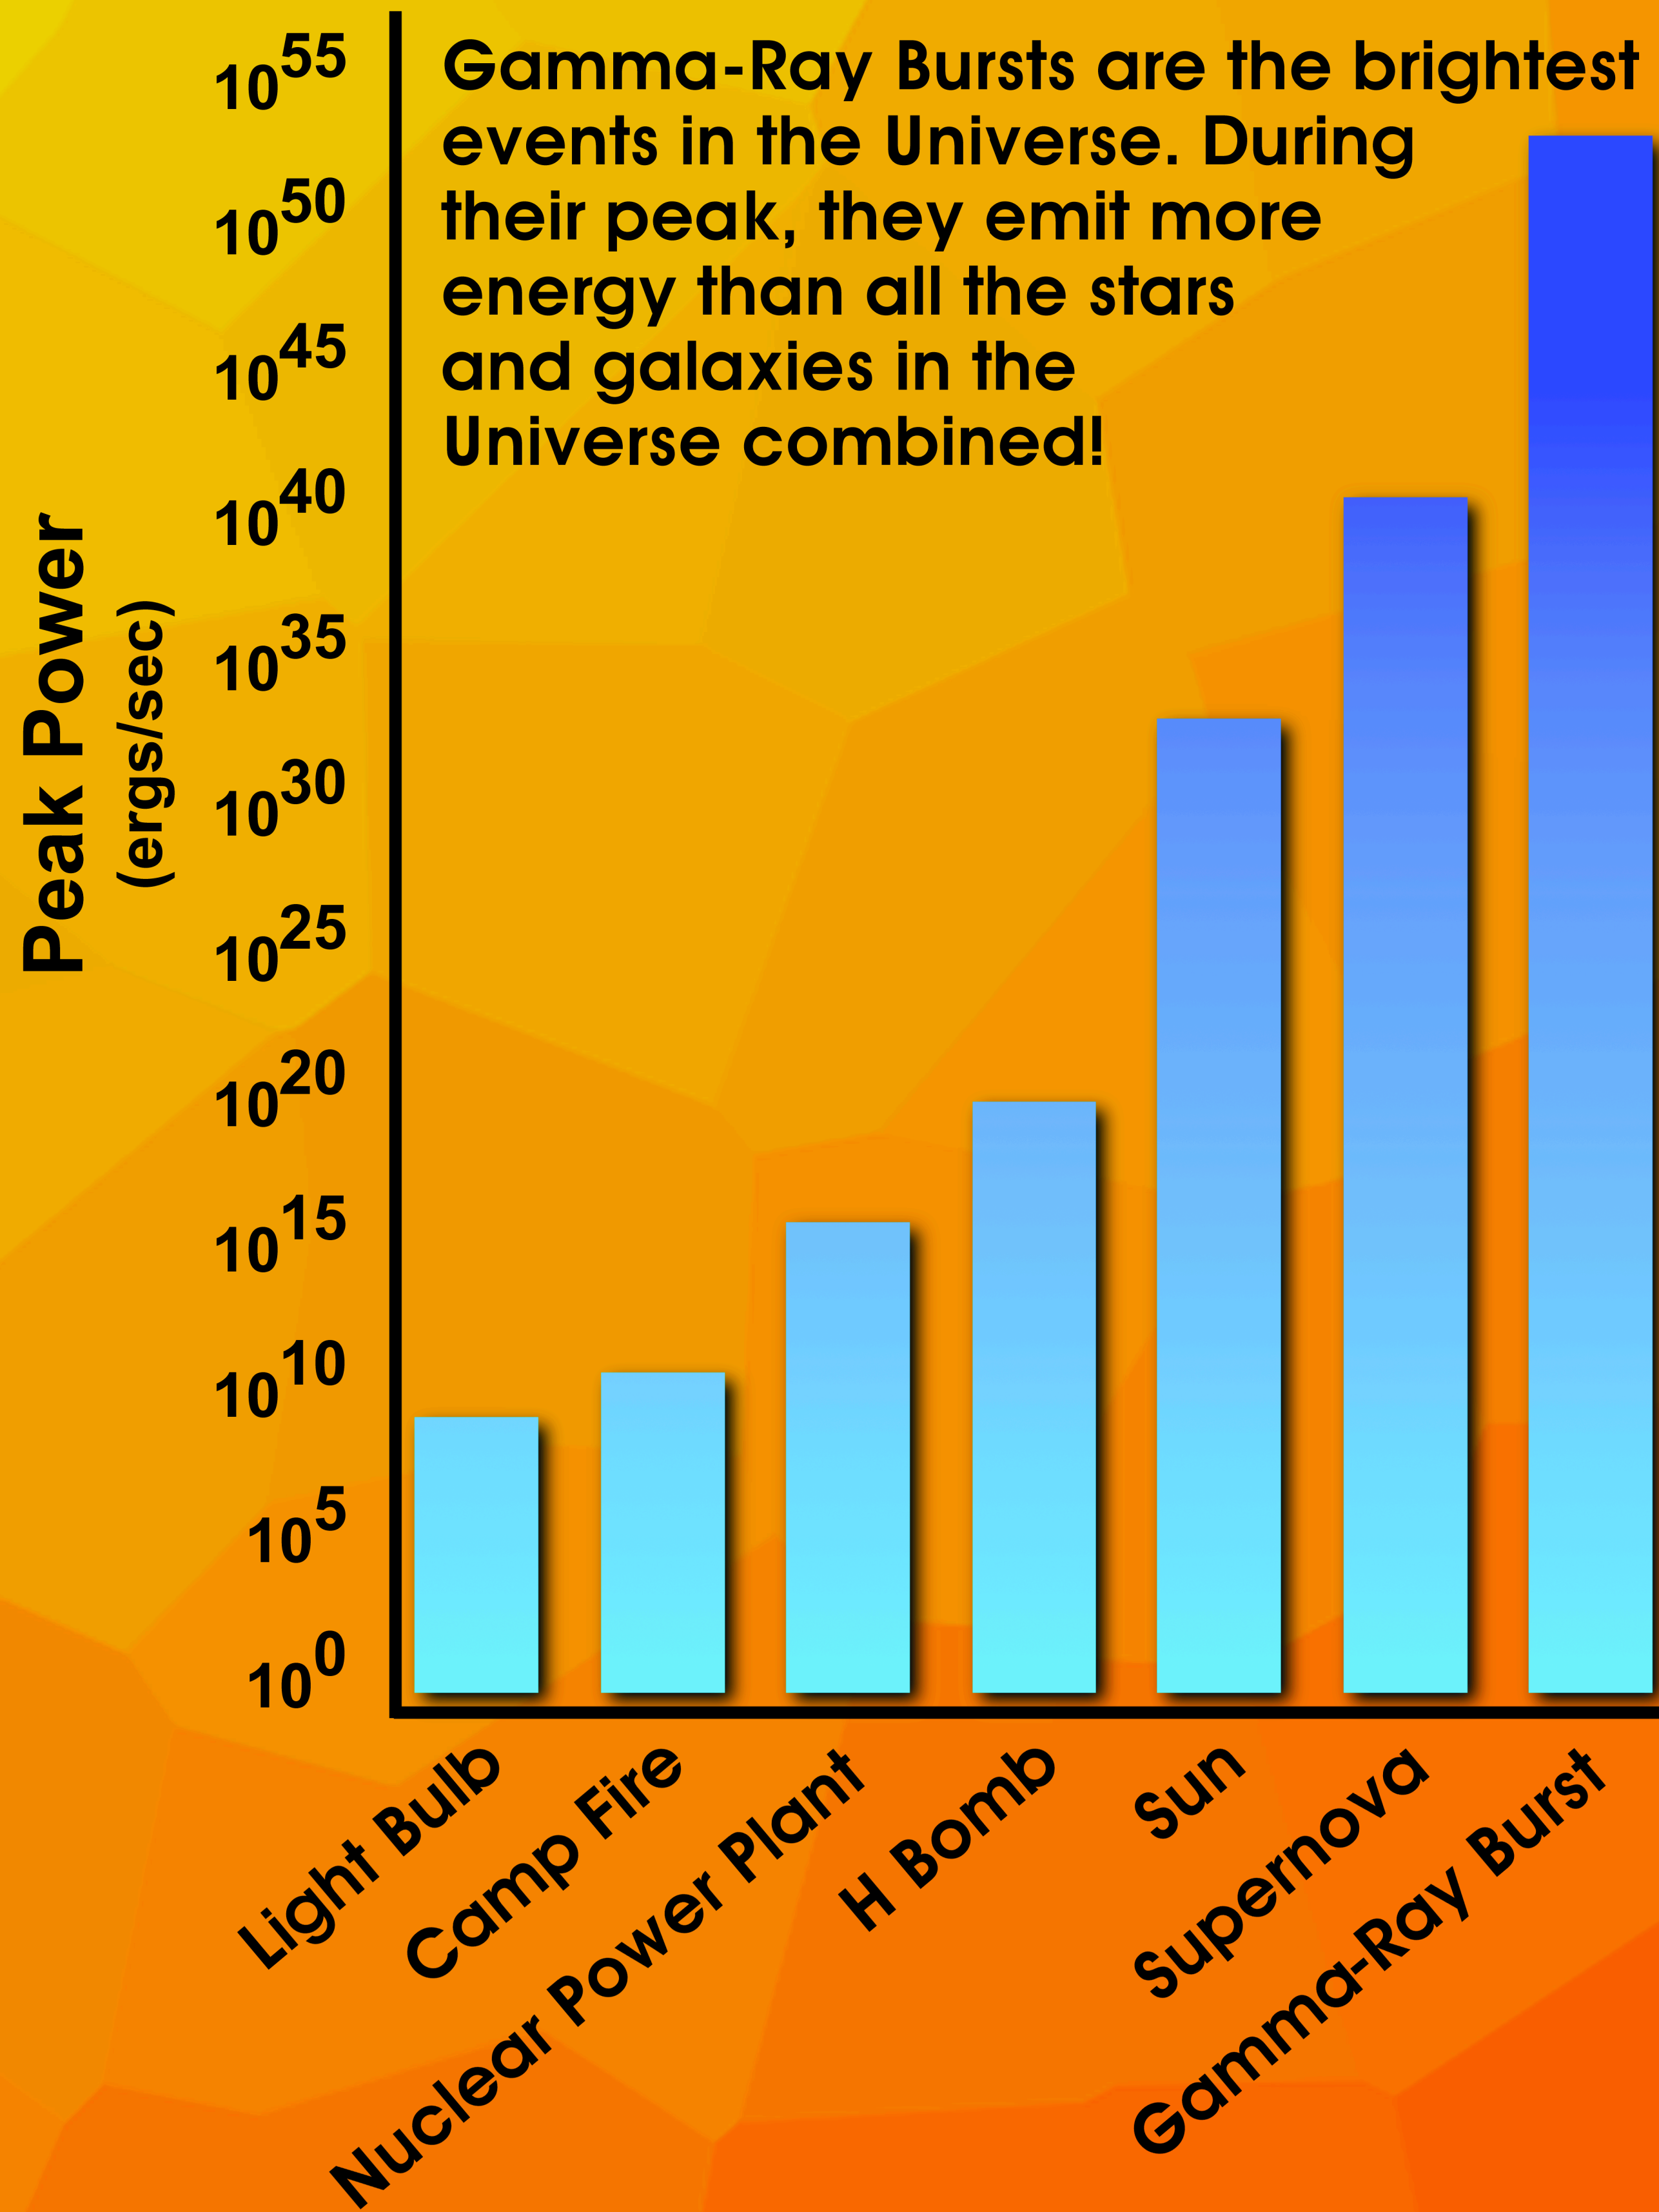

Gamma-Ray Bursts

The Most Powerful Events in the Universe

Goddard Space Flight Center

EW-1999-06-015-GSFC

IMAGINE THE UNIVERSE!

<http://imagine.gsfc.nasa.gov/>