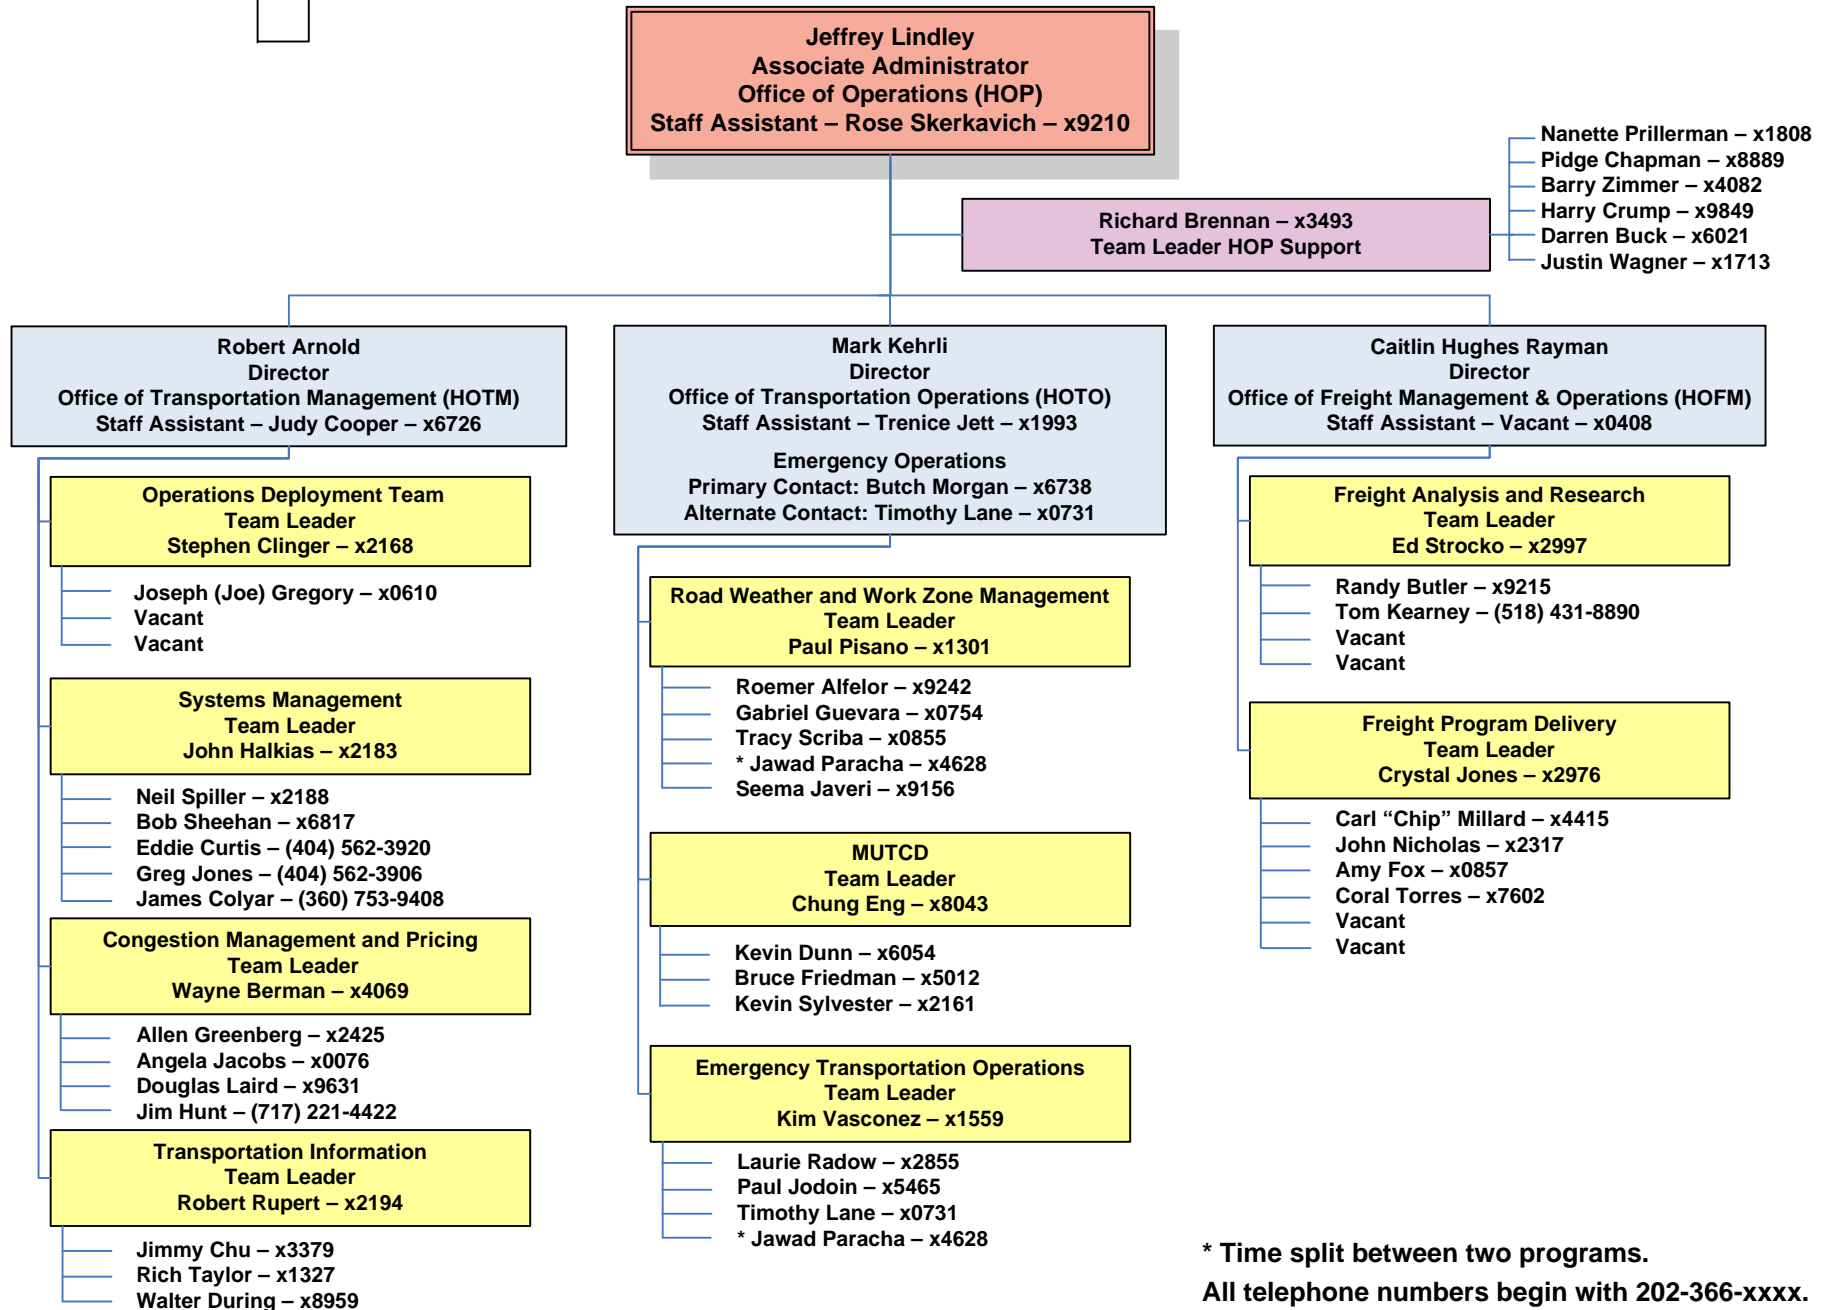

Office of Operations

* Time split between two programs.
All telephone numbers begin with 202-366-xxxx.