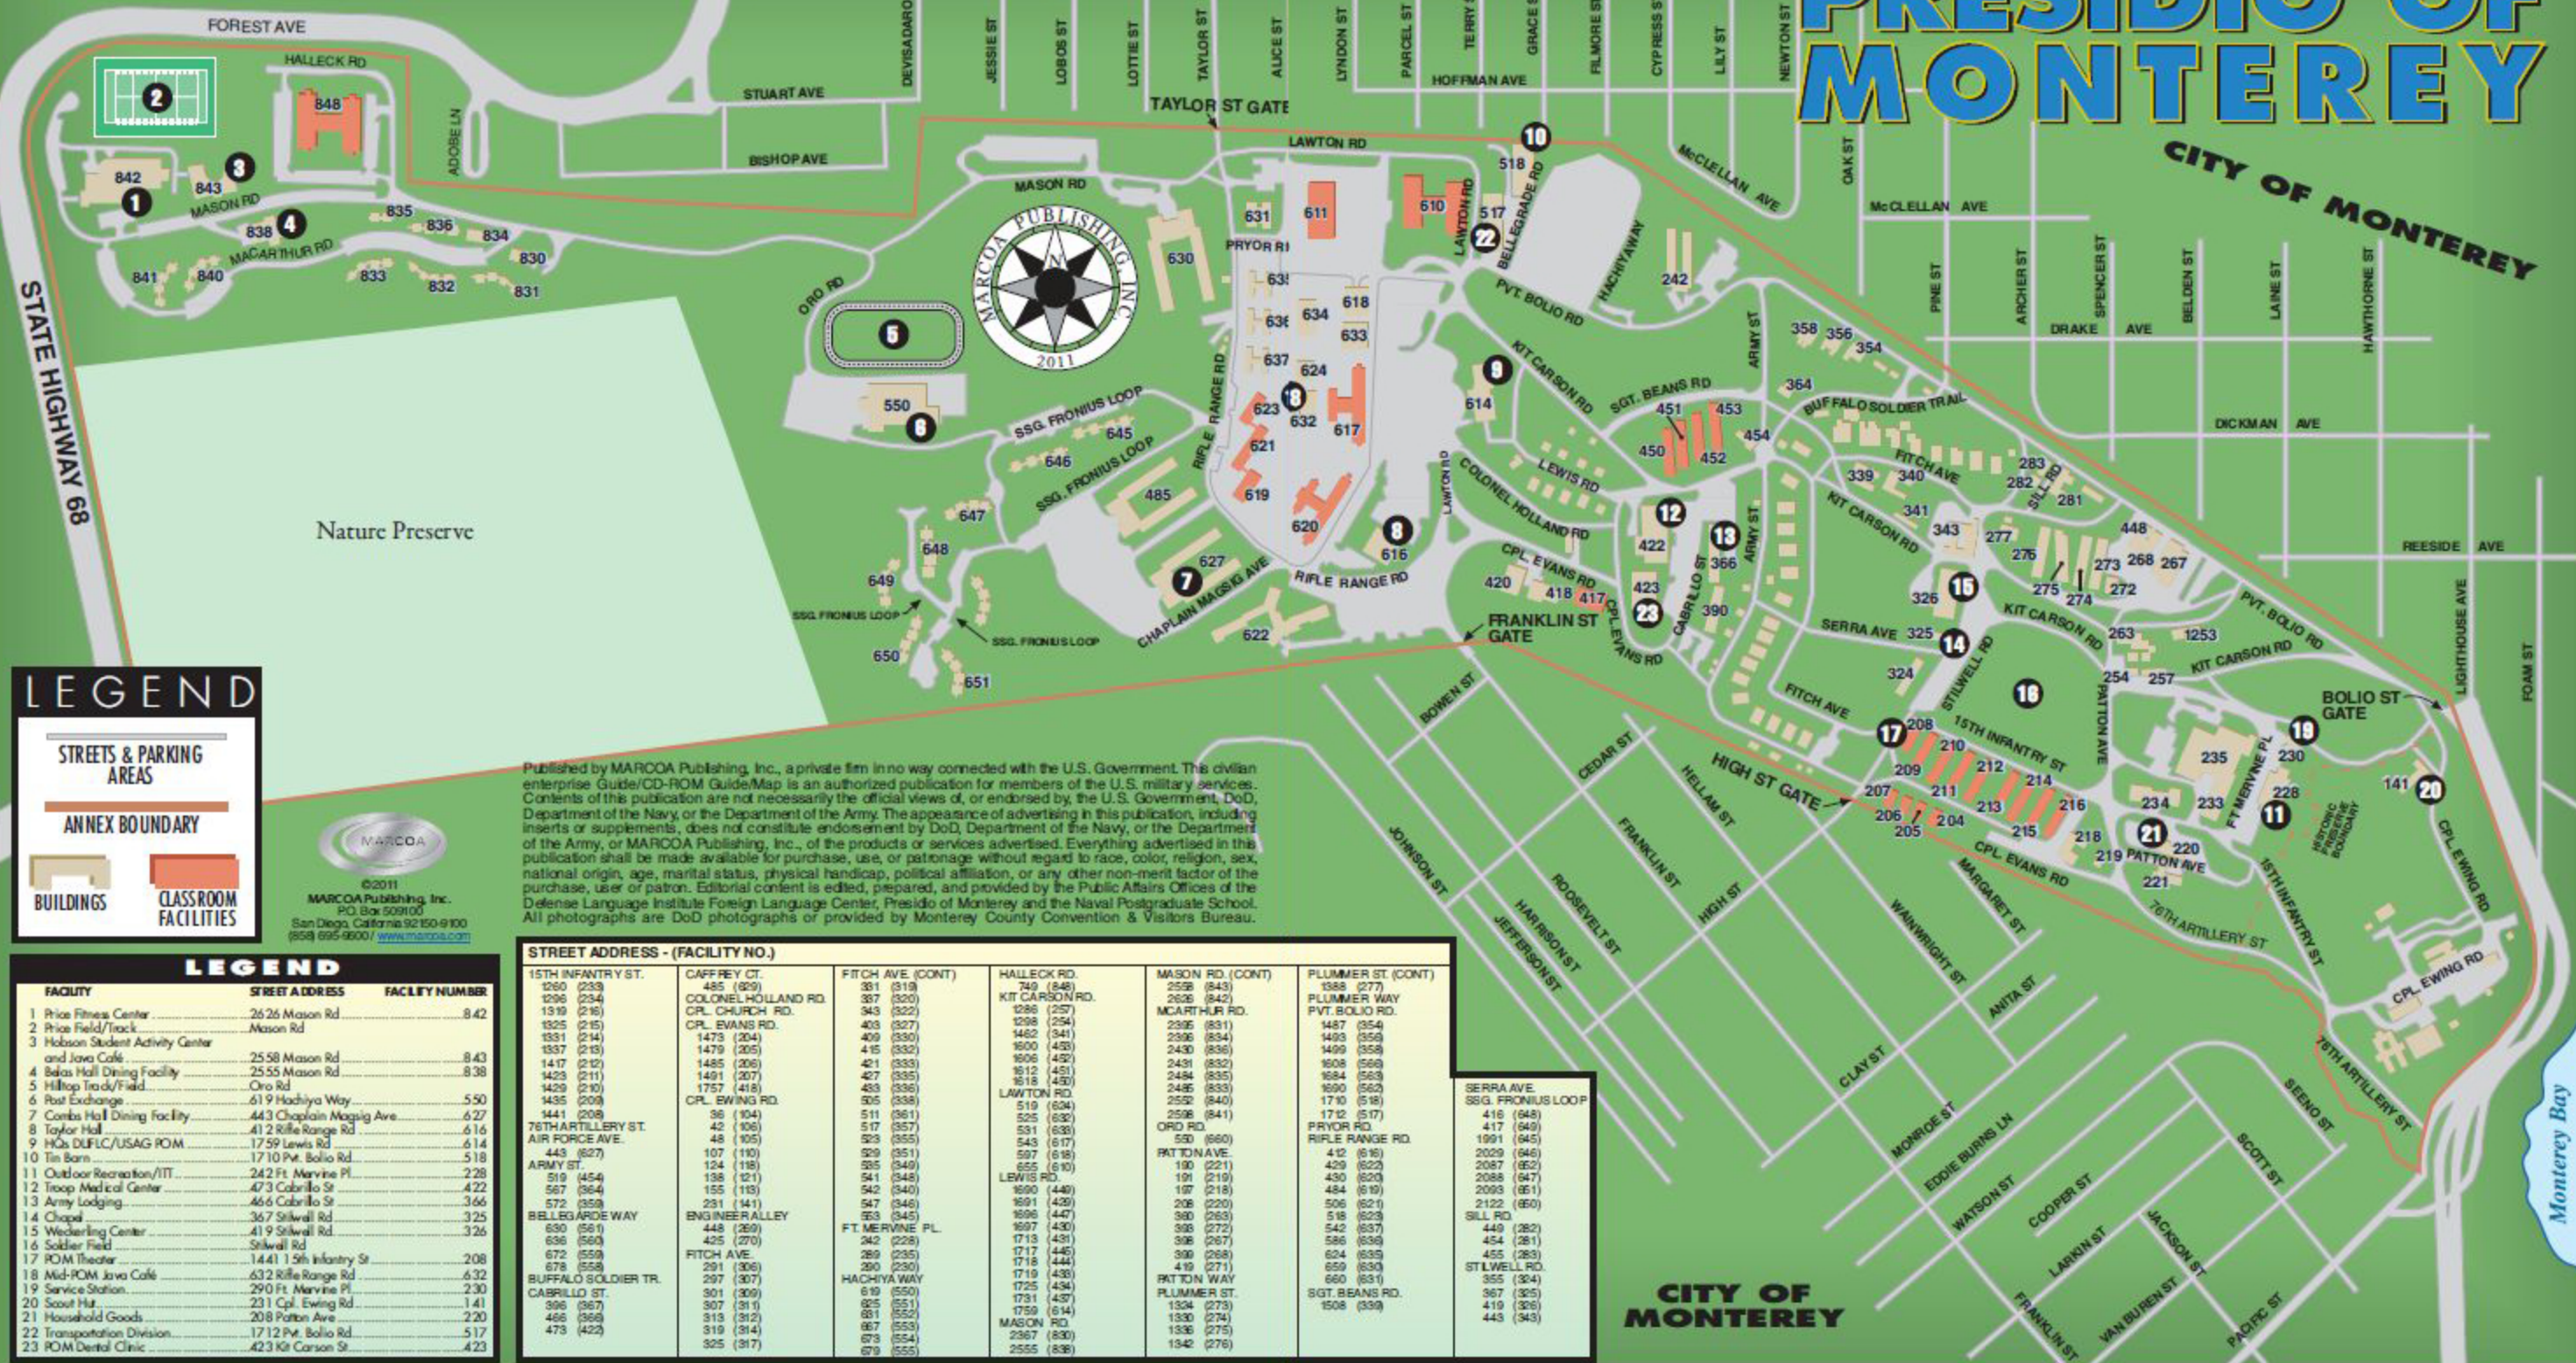

CITY OF PACIFIC GROVE

PRESIDIO OF MONTEREY

CITY OF MONTEREY

LEGEND

- STREETS & PARKING AREAS
- ANNEX BOUNDARY
- BUILDINGS
- CLASSROOM FACILITIES

Published by MARCOA Publishing, Inc., a private firm in no way connected with the U.S. Government. This civilian enterprise Guide/CD-ROM Guide/Map is an authorized publication for members of the U.S. military services. Contents of this publication are not necessarily the official views of, or endorsed by, the U.S. Government, DoD, Department of the Navy, or the Department of the Army. The appearance of advertising in this publication, including inserts or supplements, does not constitute endorsement by DoD, Department of the Navy, or the Department of the Army, or MARCOA Publishing, Inc., of the products or services advertised. Everything advertised in this publication shall be made available for purchase, use, or patronage without regard to race, color, religion, sex, national origin, age, marital status, physical handicap, political affiliation, or any other non-merit factor of the purchase, user or patron. Editorial content is edited, prepared, and provided by the Public Affairs Offices of the Defense Language Institute Foreign Language Center, Presidio of Monterey and the Naval Postgraduate School. All photographs are DoD photographs or provided by Monterey County Convention & Visitors Bureau.

FACILITY	STREET ADDRESS	FACILITY NUMBER
1	Price Fitness Center	2626 Mason Rd. 842
2	Price Field/Track	Mason Rd.
3	Hobson Student Activity Center and Java Cafe	2558 Mason Rd. 843
4	Belas Hall Dining Facility	2555 Mason Rd. 838
5	Hilltop Triad/Field	Oro Rd.
6	Post Exchange	619 Hachiyawa Way. 550
7	Combs Hall Dining Facility	443 Chaplain Magsig Ave. 627
8	Taylor Hall	412 Rifle Range Rd. 616
9	HQs DULC/USAG POM	1759 Lewis Rd. 614
10	Tin Barn	1710 Pvt. Bolio Rd. 518
11	Outdoor Recreation/ITT	242 Ft. Mervine Pl. 228
12	Troop Medical Center	473 Cabrillo St. 422
13	Army Lodging	466 Cabrillo St. 366
14	Chapel	367 Stillwell Rd. 325
15	Wiederling Center	419 Stillwell Rd. 326
16	Soldier Field	Stillwell Rd.
17	POM Theater	1441 15th Infantry St. 208
18	Mid-POM Java Cafe	632 Rifle Range Rd. 632
19	Service Station	290 Ft. Mervine Pl. 230
20	Scout Hut	231 Cpl. Ewing Rd. 141
21	Household Goods	208 Patton Ave. 220
22	Transportation Division	1712 Pvt. Bolio Rd. 517
23	POM Dental Clinic	423 Kit Carson St. 423