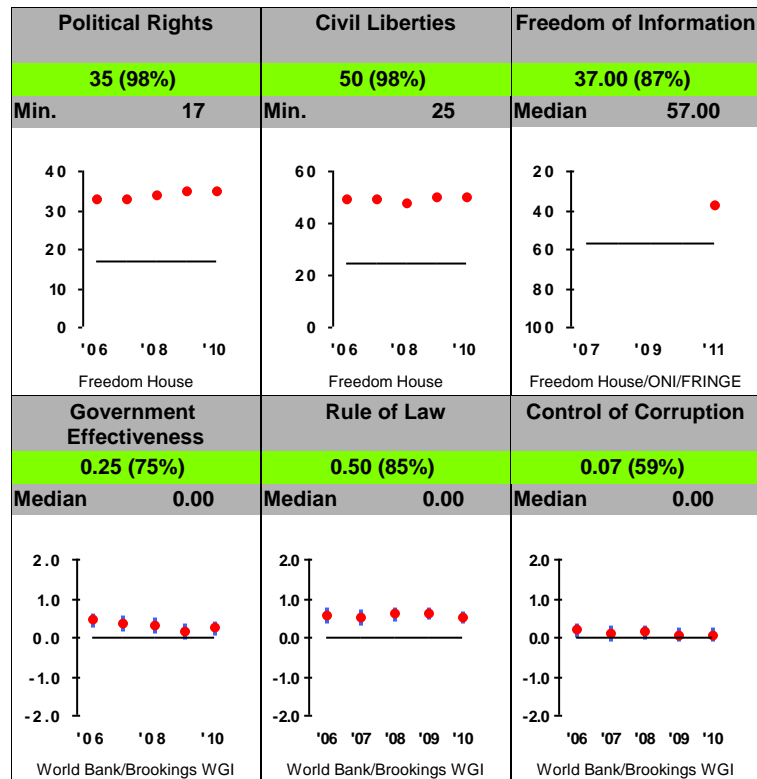

Mongolia FY12

Population: 3,133,000

GNI/Cap: \$1,890 (LIC)

Control of Corruption

Democratic Rights

Pass Half Overall

Economic Freedom

Investing In People

Ruling Justly

For more information regarding the Millennium Challenge Account Selection Process and these indicators, please consult MCC's website: www.mcc.gov/selection