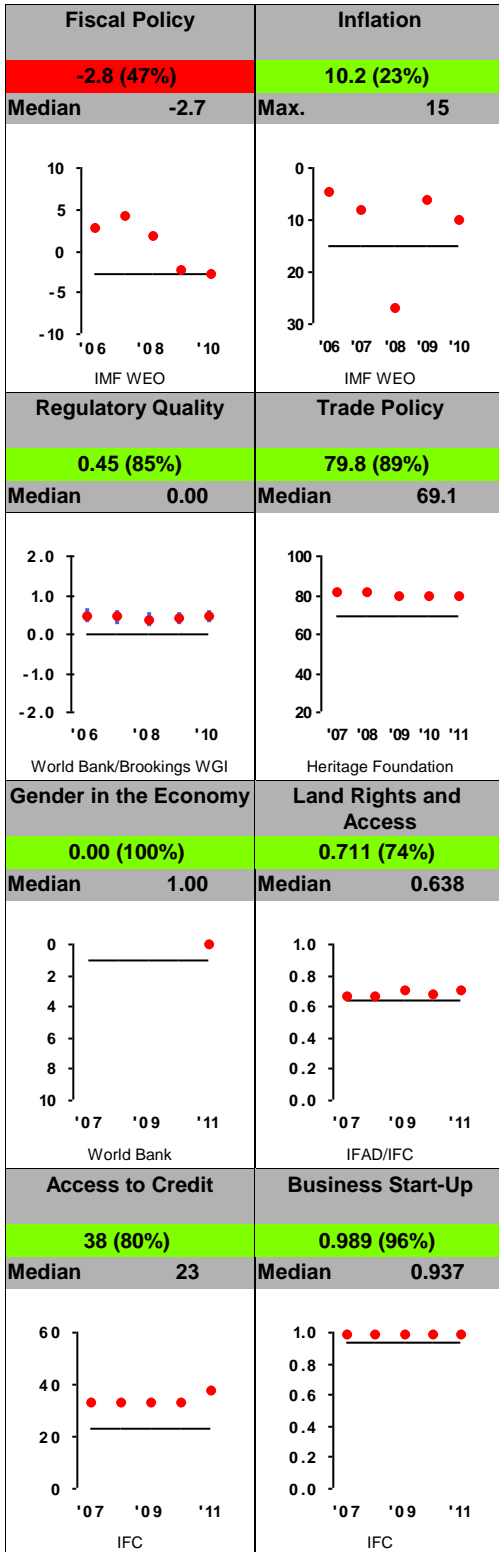

Mongolia FY12

Population: 3,133,000

GNI/Cap: \$1,890 (LIC)

Control of Corruption

Democratic Rights

Pass Half Overall

Economic Freedom

Investing In People

Ruling Justly

For more information regarding the Millennium Challenge Account Selection Process and these indicators, please consult MCC's website: www.mcc.gov/selection