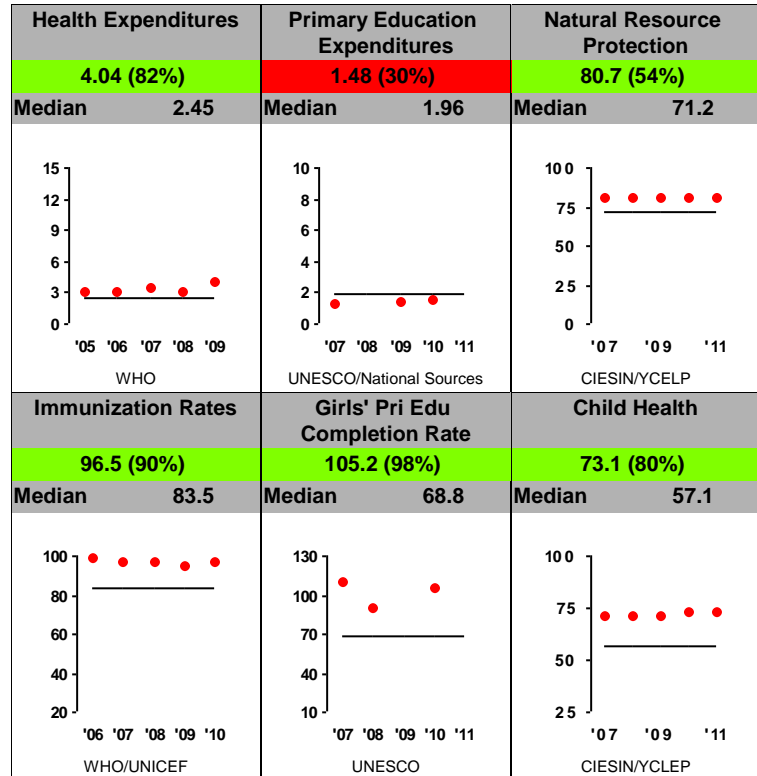

Mongolia FY12

Population: 3,133,000

GNI/Cap: \$1,890 (LIC)

Control of Corruption

Democratic Rights

Pass Half Overall

Economic Freedom

Investing In People

Ruling Justly

For more information regarding the Millennium Challenge Account Selection Process and these indicators, please consult MCC's website: www.mcc.gov/selection