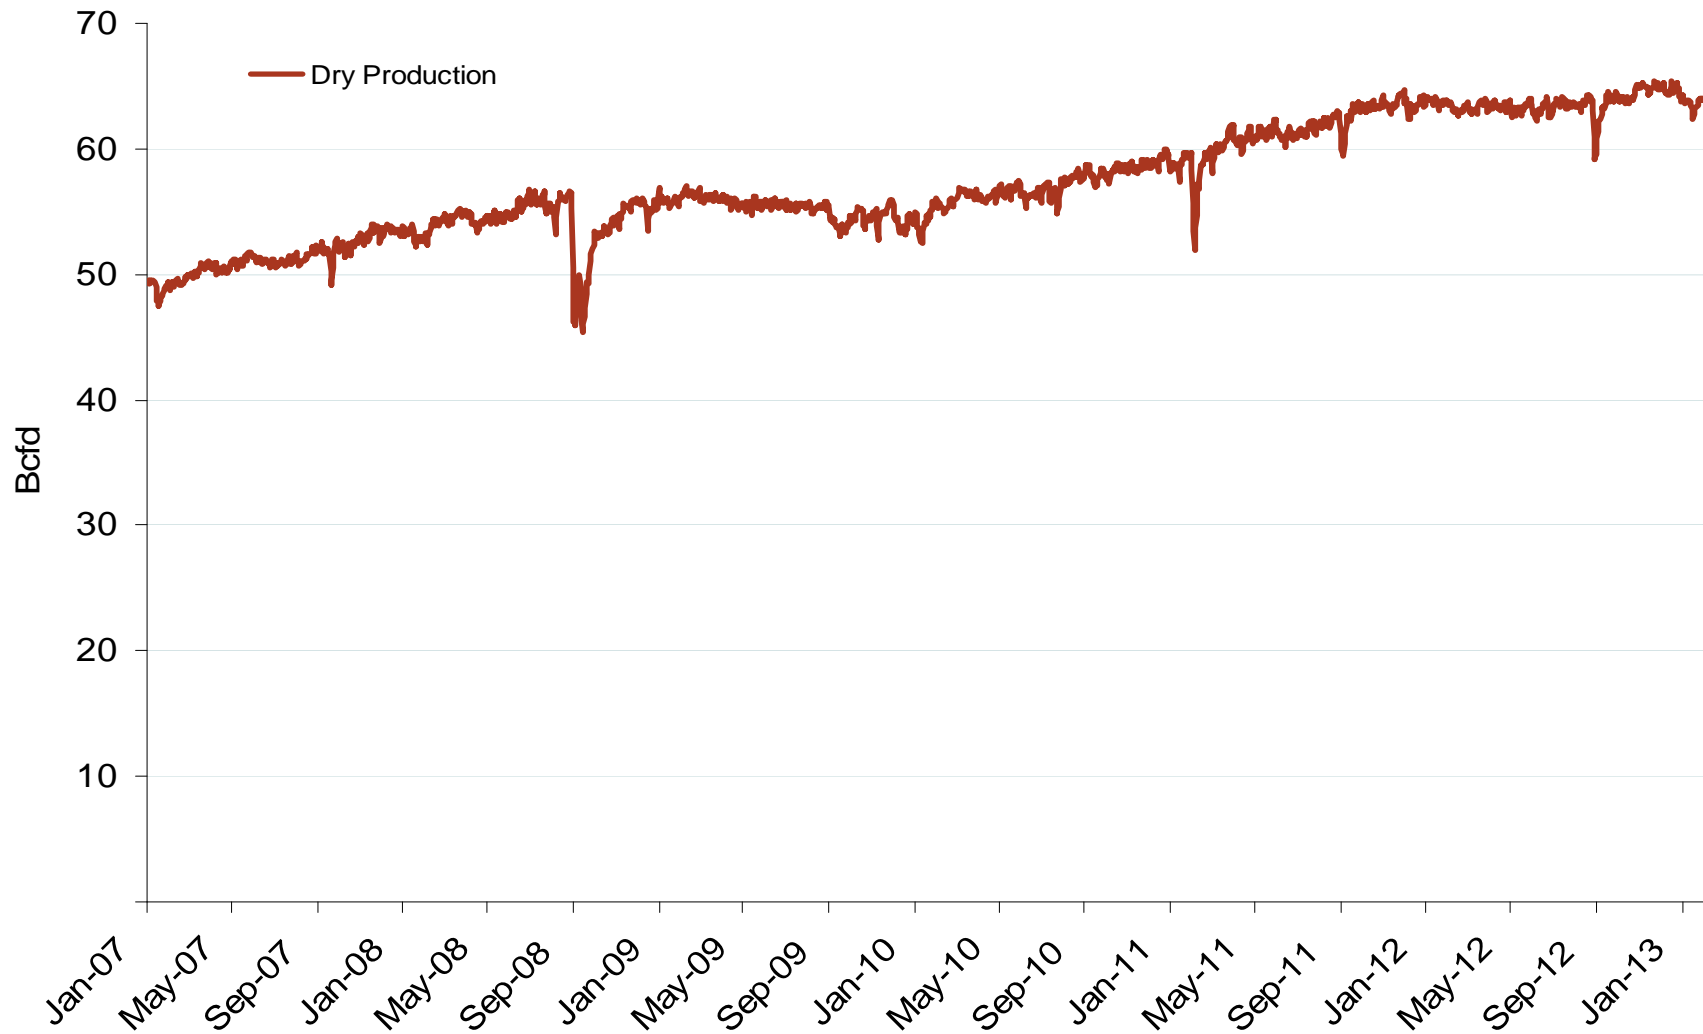

Monthly U.S. Dry Gas Production – Lower 48 States

Note: Prior to July 2010, chart was derived from a combination of *EIA* and *Bentek Energy* data

Source: Derived from *Bentek Energy* data

Updated: February 07, 2013