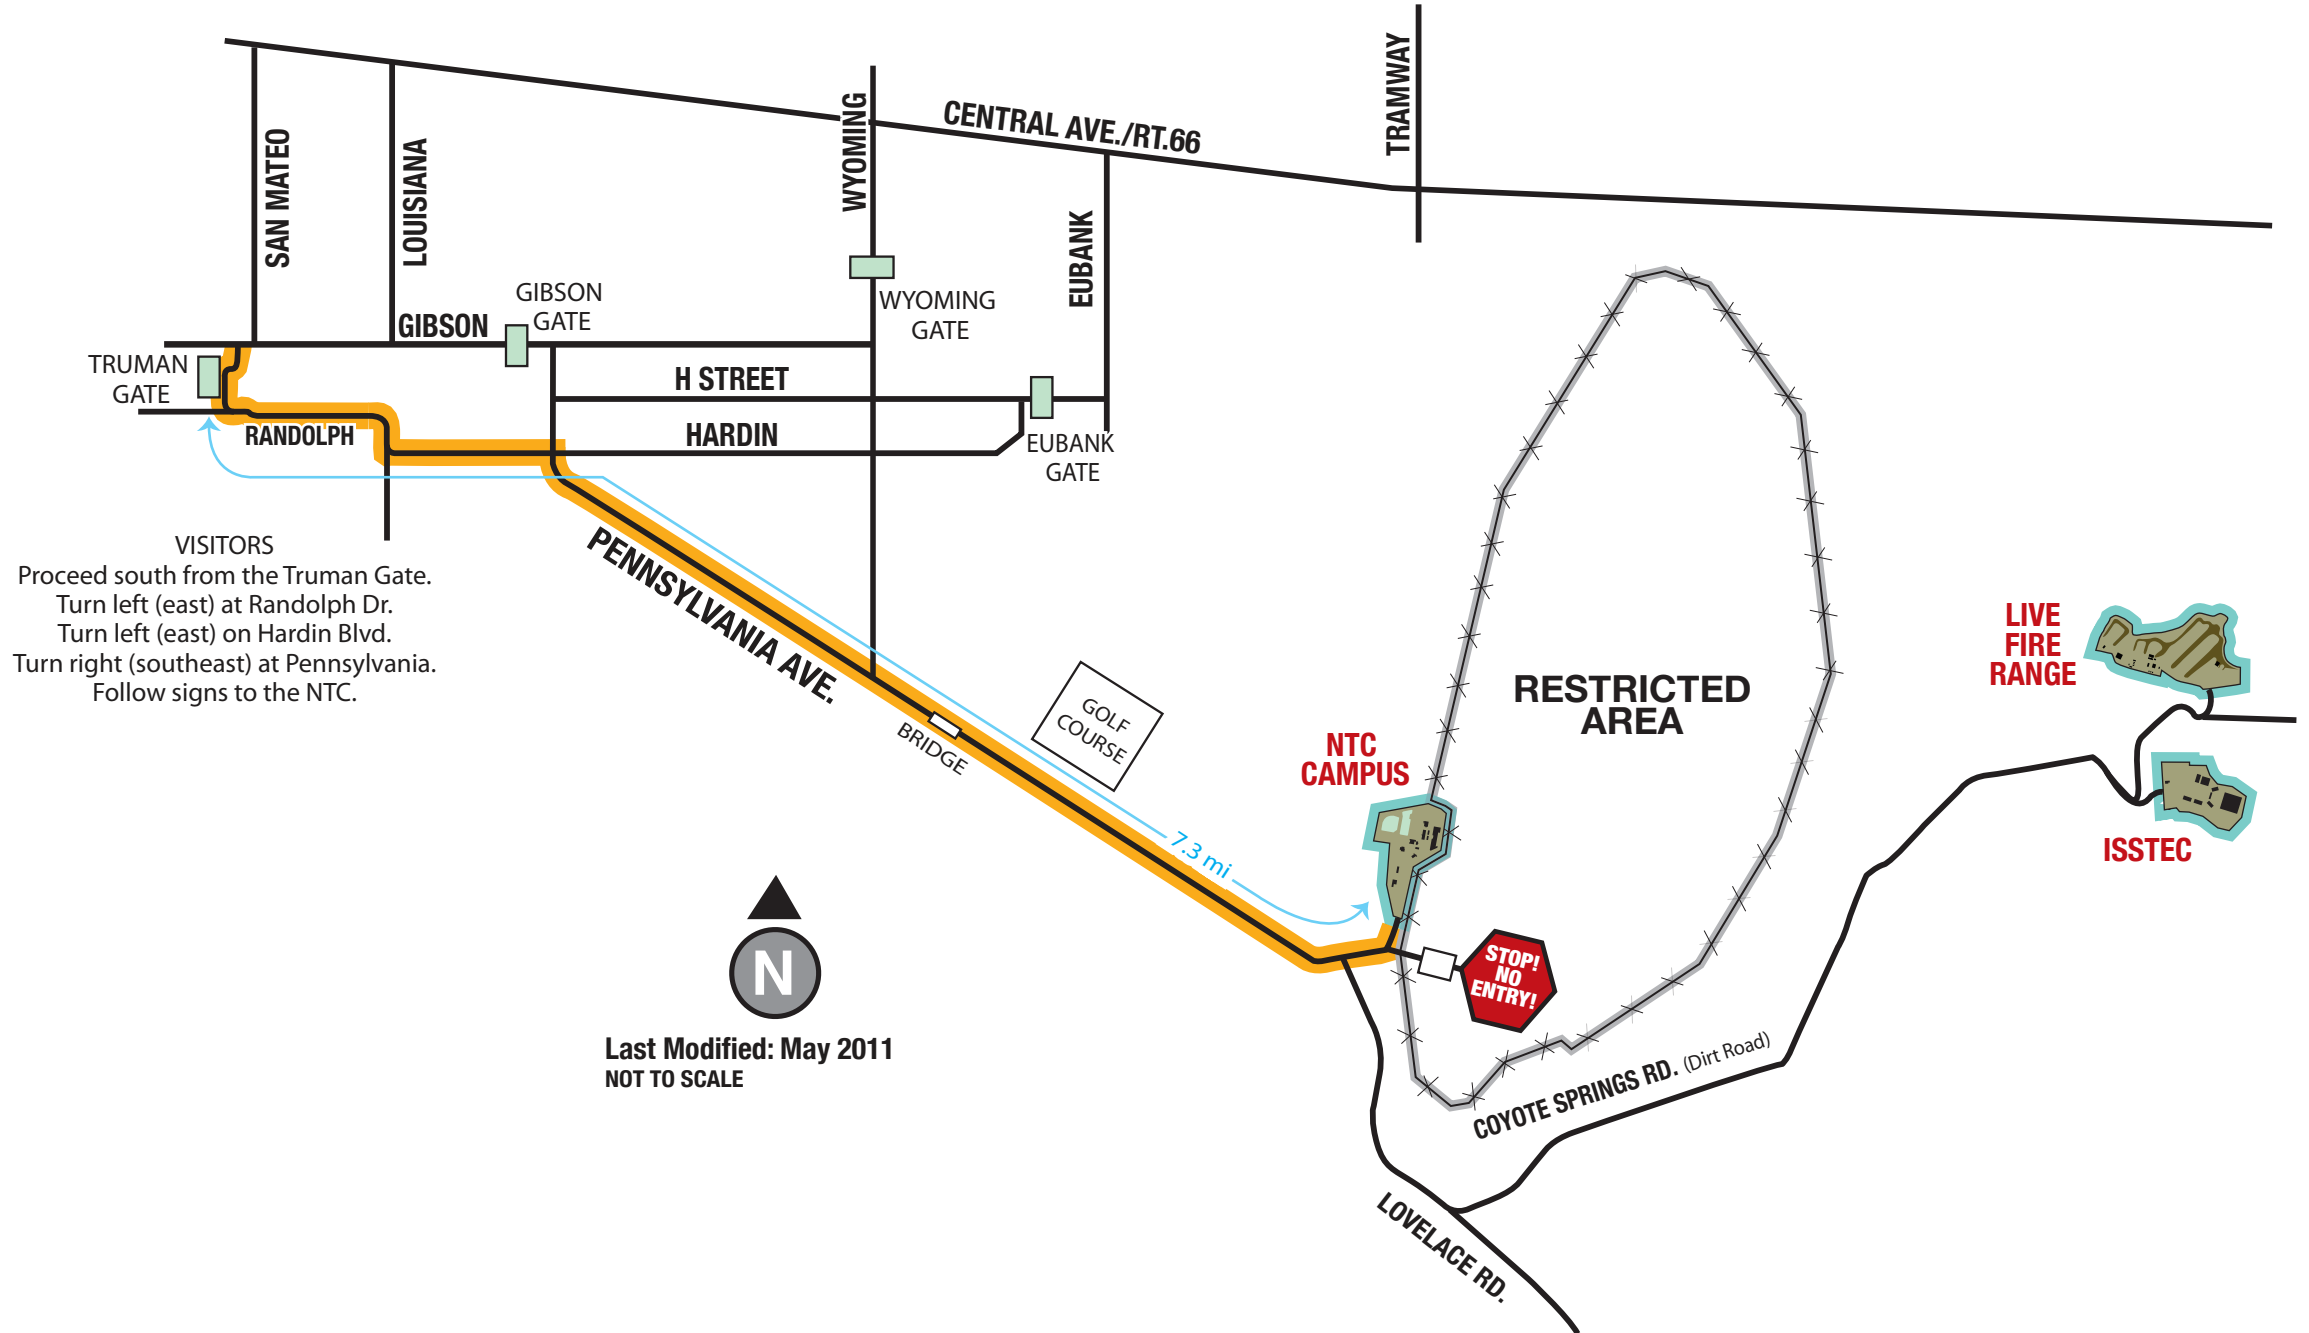

# Visitor Map from the Truman Gate to the NTC Campus

VISITORS  
Proceed south from the Truman Gate.  
Turn left (east) at Randolph Dr.  
Turn left (east) on Hardin Blvd.  
Turn right (southeast) at Pennsylvania.  
Follow signs to the NTC.

Last Modified: May 2011  
NOT TO SCALE