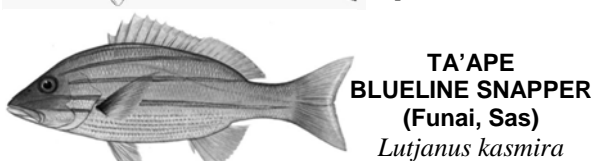

COMMONLY CAUGHT MARIANA ISLAND BOTTOMFISH SPECIES
(Some Chamorro and Carolinian names in parentheses)

Snappers (Buninas, Moos)

Other Species

Groupers (Gadao, Ali)

EIGHTBANDED GROUPE
(Gadao, Sayaw)
Epinephelus octofasciatus

LUNARTAIL GROUPE
(Bueli, Bwele)
Variola louti

Emperors (Mafuti, Lililok, Weyów)

Jacks (Tarakitu, Etam)

BLACK JACK
(Tarakiton attelong, Orong)
Caranx lugubris

WHITE JACK
(Tarakitu, Etam)
Caranx ignoblis