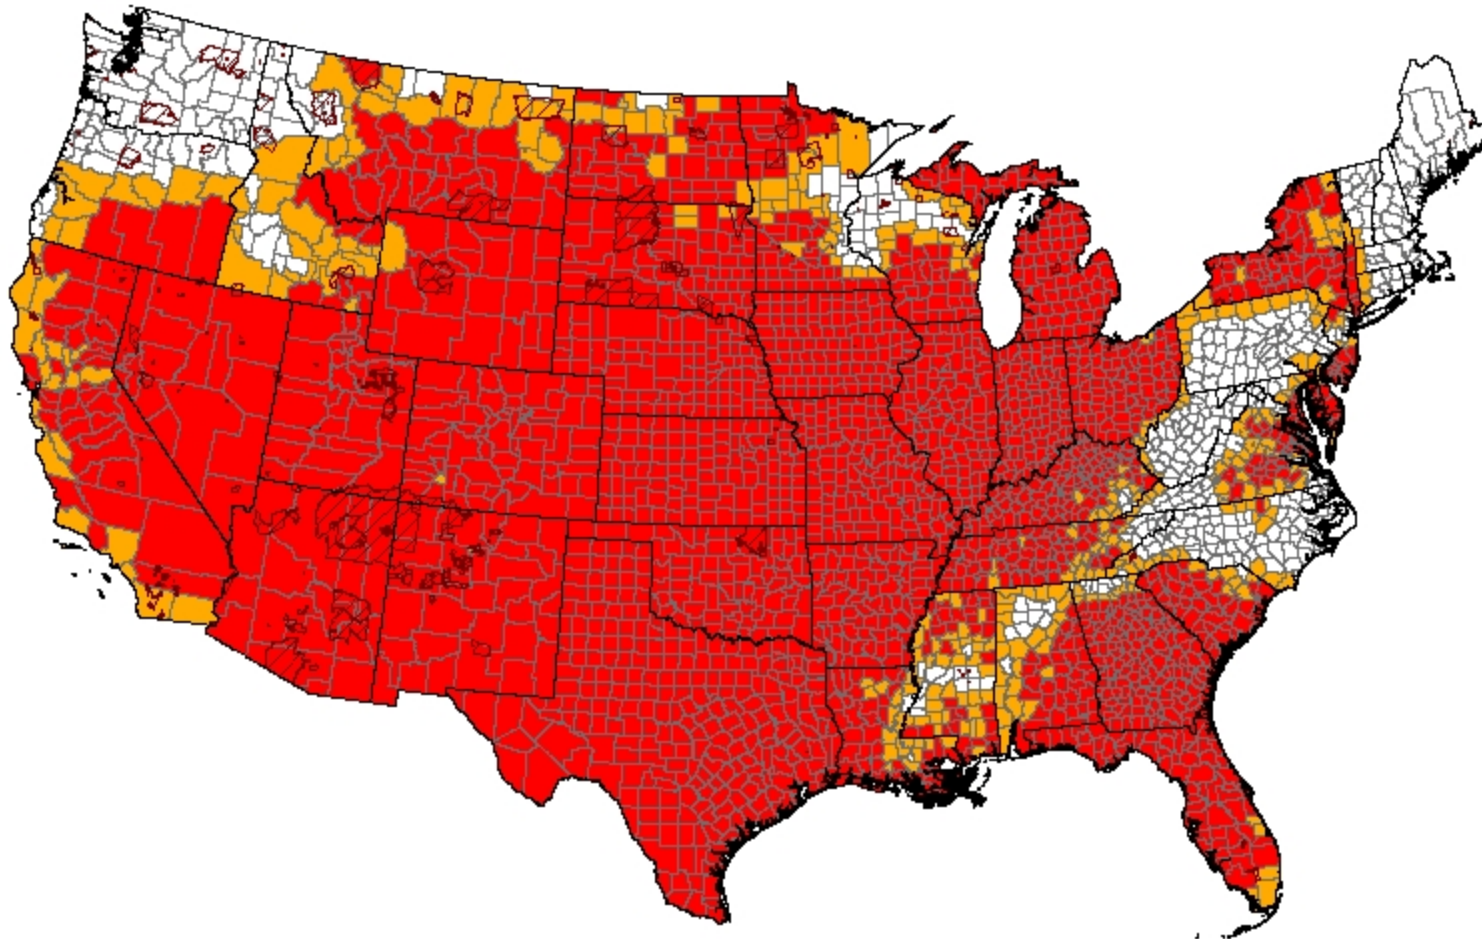

2012 Secretarial Drought Designations - All Drought

All Drought Disaster Incidents as of 2/13/2013

-  State Boundary
-  County Boundary
-  Tribal Lands
-  Primary Counties: 2,254
-  Contiguous Counties: 374