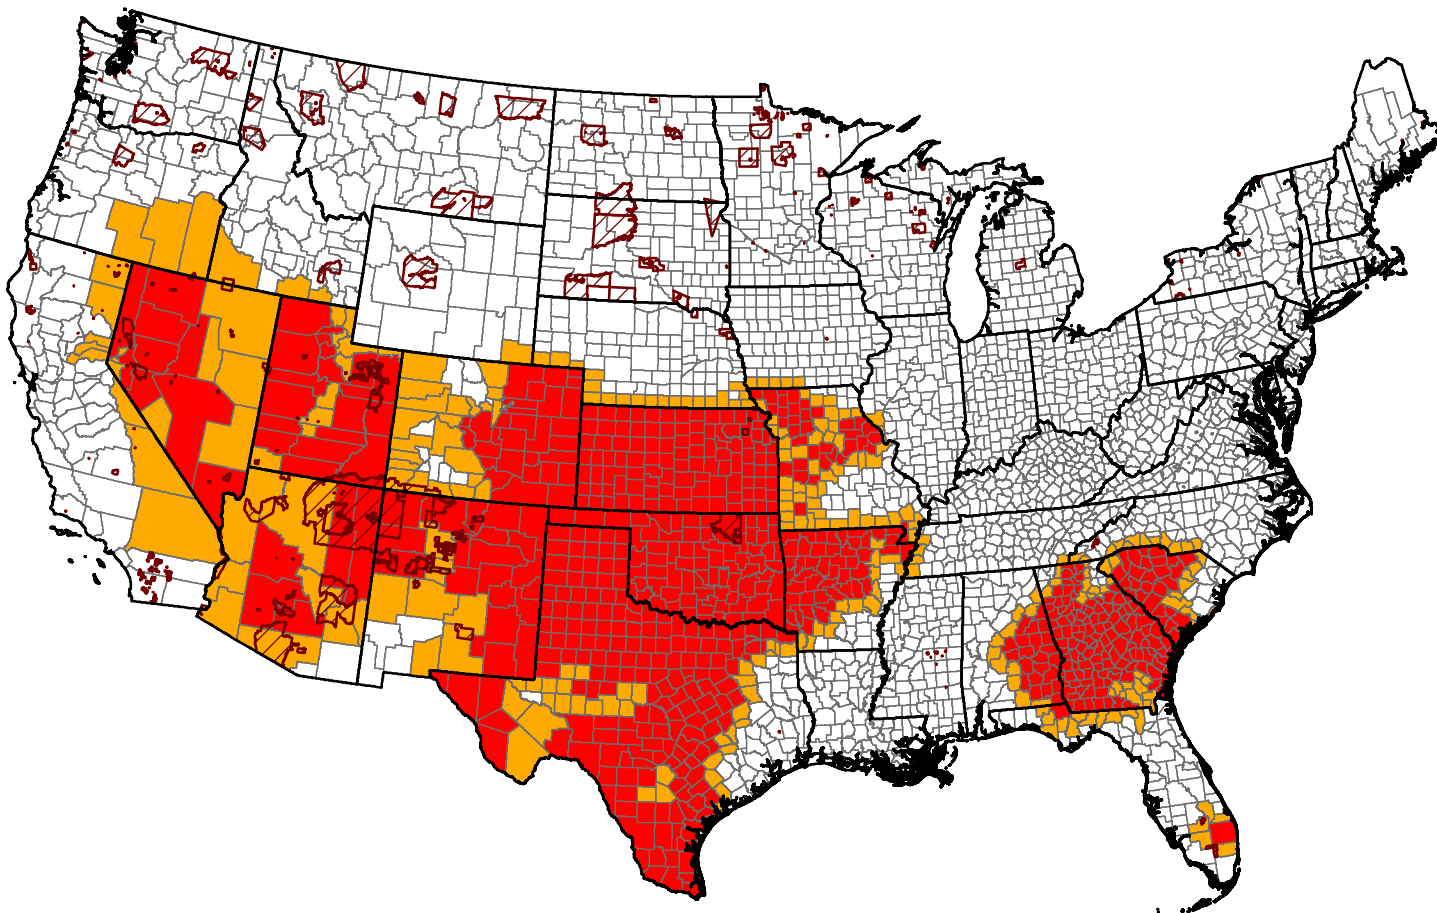

Secretarial Disaster Designations - CY 2013

Primary and Contiguous Counties Designated for 2013 Crop Disaster Losses

All Secretarial Designations as of February 20, 2013

Total All Crop Approved Designations

-  State Boundary
-  County Boundary
-  Tribal Lands
February 20, 2013
-  Primary Counties: 707
-  Contiguous Counties: 276

USDA Farm Service Agency
Production, Emergencies and Compliance Division
Washington, D.C.
February 20, 2013

1:23,520,203

1:5,592,808