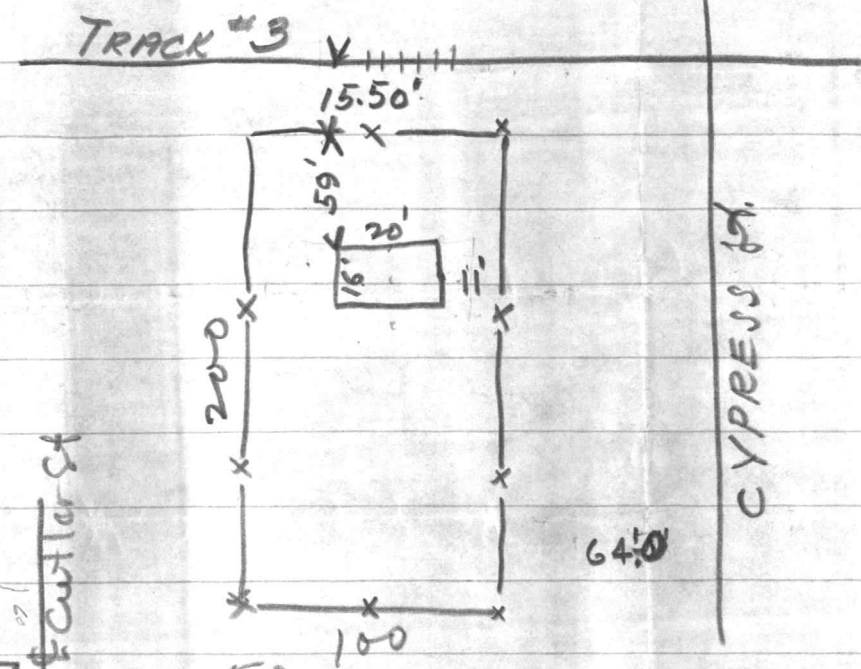

Laundry - 2"

Cutter St

45' 6"  
60 12  
15' 6"

21-0  
10  
11'

PROPANE GAS STOR.  
Yd & Pump House

64' 0"