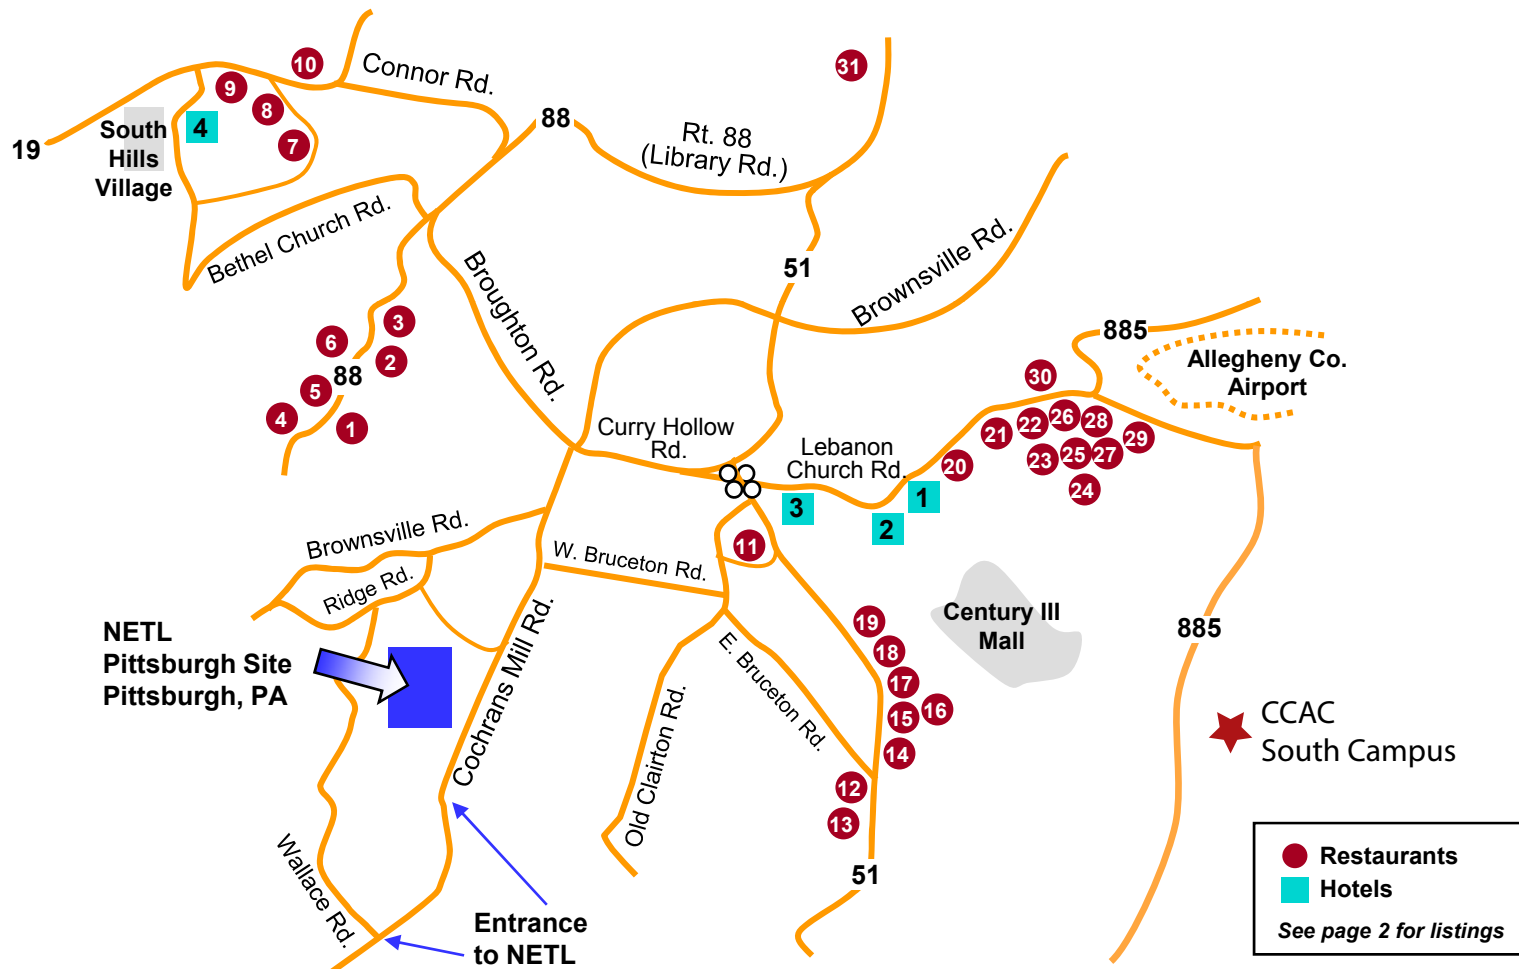

NETL Pittsburgh, PA Area Hotel & Restaurants

Hotels

NETL Pittsburgh, PA

- 1. SpringHill Suites by Marriott**
1000 Regis Ave.
West Mifflin, PA 15122
412-653-9800
- 2. Hampton Inn**
1550 Lebanon Church Rd.
Pittsburgh, PA 15236
412-650-1000
- 3. Comfort Inn**
1430 Lebanon Church Rd.
West Mifflin, PA 15122
412-653-6600
- 4. Crown Plaza Hotel-Pittsburgh South**
164 Fort Couch Rd.
Pittsburgh, PA 15241
412-833-5300

- 1. McDonald's**
2251 Century Dr.
West Mifflin, PA 15122
412-655-8825
- 2. Arby's**
5205 Library Rd.
Bethel Park, PA 15102
412-833-3733
- 3. Wendy's**
5055 Library Rd. #9
Bethel Park, PA 15102
412-831-0633
- 4. Pasta Too**
5260 Library Rd.
Bethel Park, PA 15102
412-831-3400
- 5. Burger King**
5240 Library Rd.
Bethel Park, PA 15102
412-851-4218
- 6. Subway**
5230 Library Rd.
Bethel Park, PA 15102
412-833-5143
- 7. TGI Friday's**
2800 Oxford Dr.
Bethel Park, PA 15102
412-854-5610
- 8. Olive Garden**
6000 Oxford Dr.
Bethel Park, PA 15102
412-835-6353
- 9. Houlihan's**
1500 Washington Rd.
Pittsburgh, PA 15228
412-379-4811
- 10. Chick-fil-A**
1620 Washington Rd.
Pittsburgh, PA 15228
412-833-1165