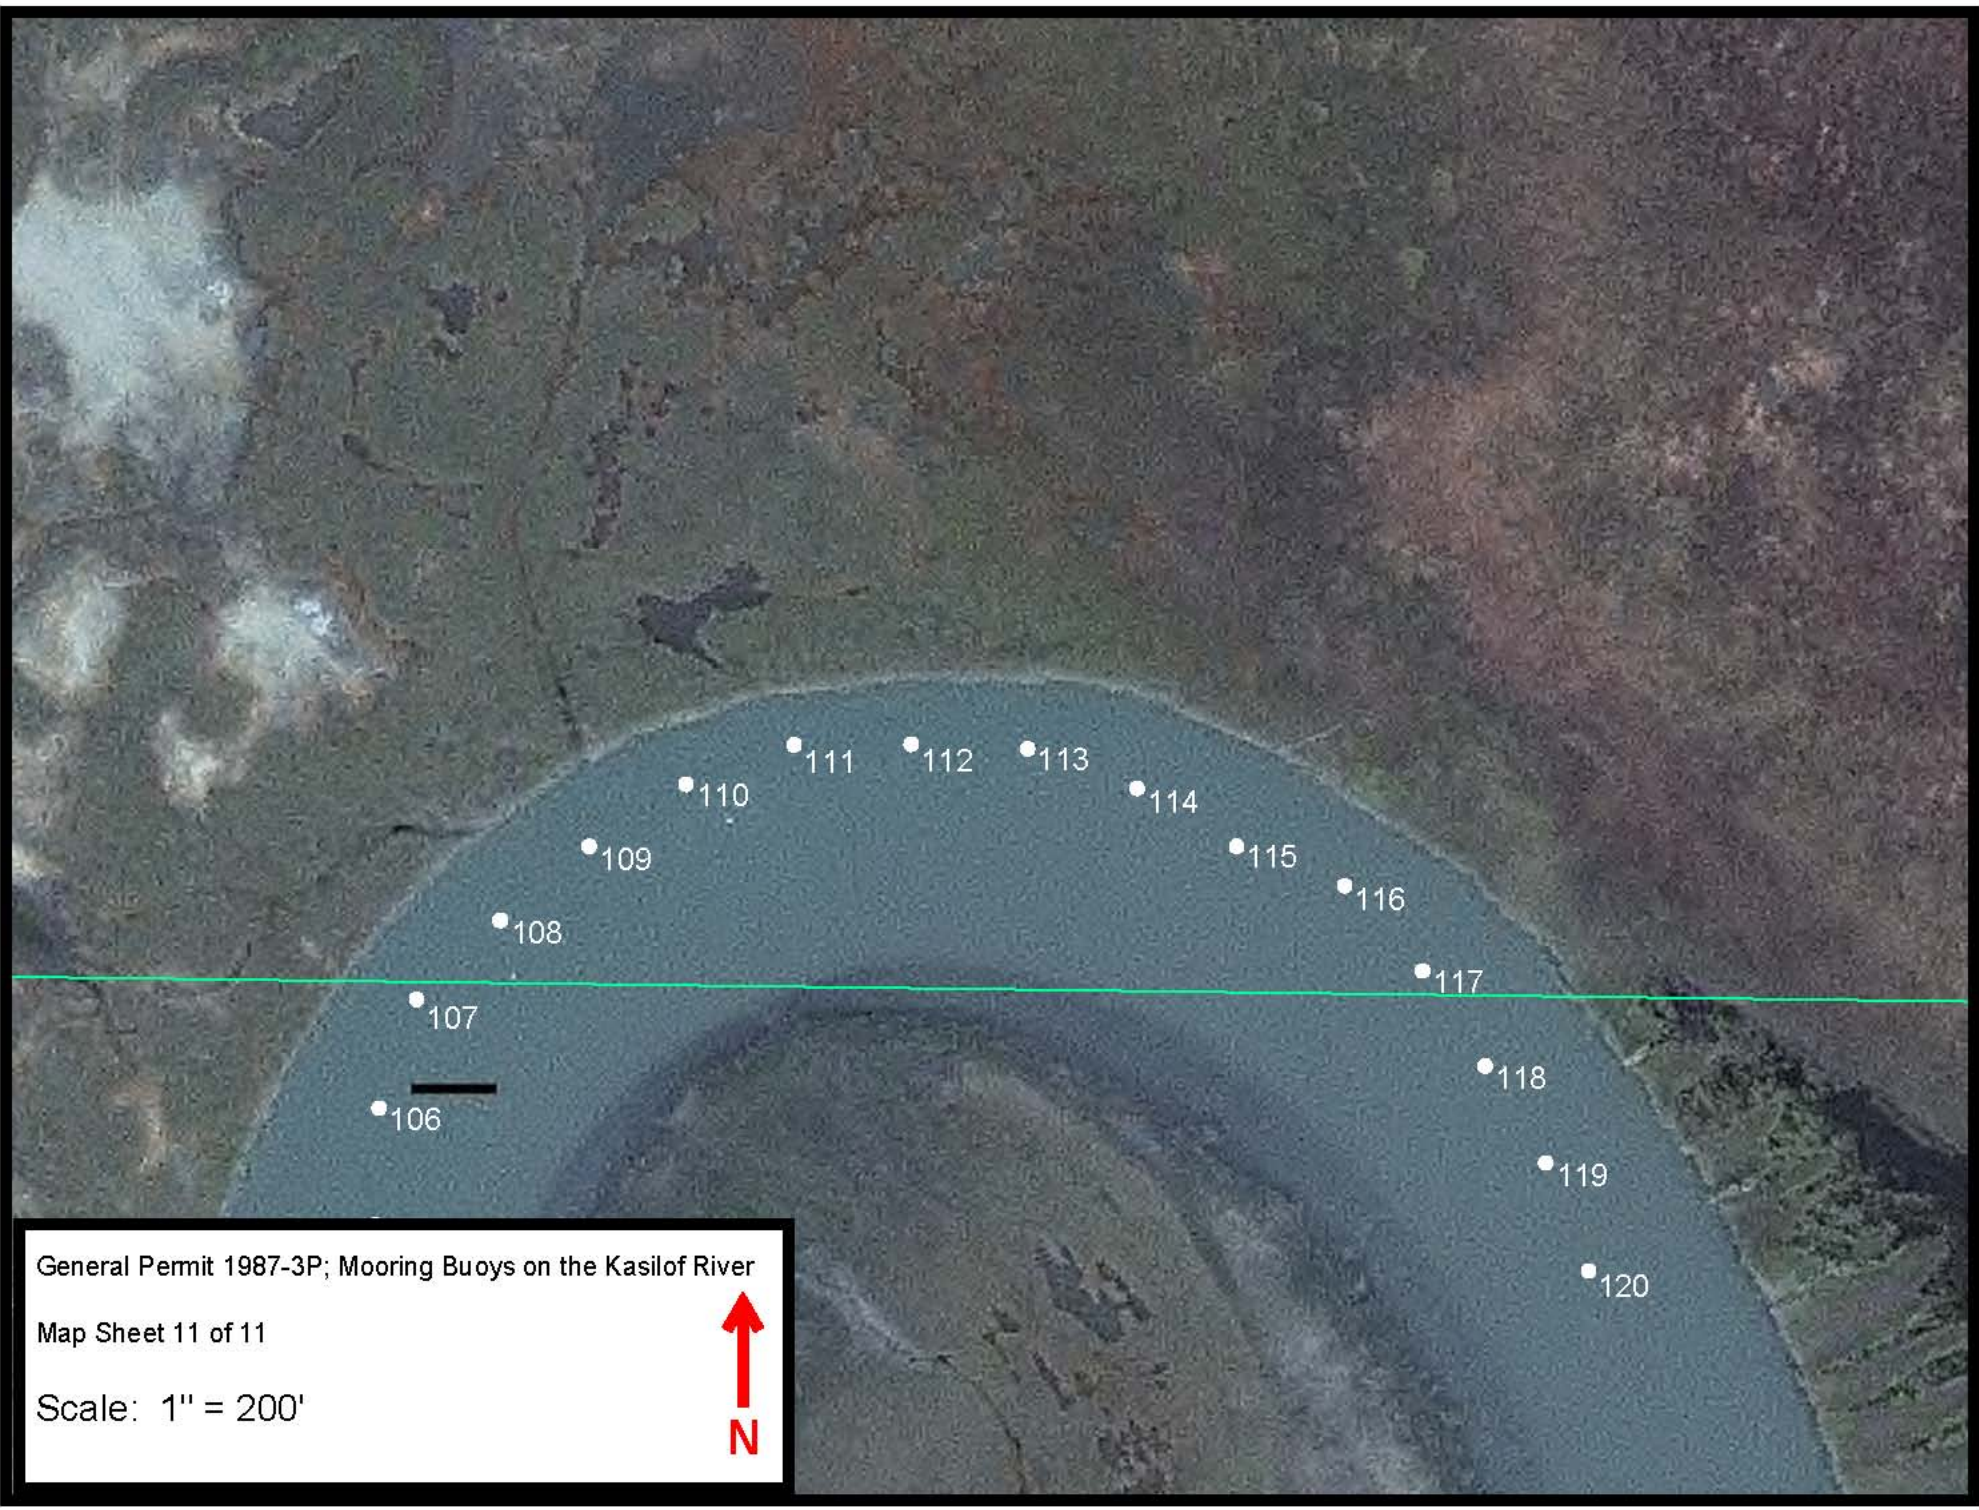

General Permit 1987-3P; Mooring Buoys on the Kasilof River

Map Sheet 1 of 11

Scale: 1" = 200'

General Permit 1987-3P; Mooring Buoys on the Kasilof River

Map Sheet 2 of 11

Scale: 1" = 200'

General Permit 1987-3P; Mooring Buoys on the Kasilof River

Map Sheet 5 of 11

Scale: 1" = 200'

General Permit 1987-3P; Mooring Buoys on the Kasilof River

Map Sheet 6 of 11

Scale: 1" = 200'

- 47
- 48
- 49
- 50
- 51
- 52
- 53
- 54
- 55
- 56
- 57
- 58
- 59

General Permit 1987-3P; Mooring Buoys on the Kasilof River

Map Sheet 7 of 11

Scale: 1" = 200'

General Permit 1987-3P; Mooring Buoys on the Kasilof River

Map Sheet 8 of 11

Scale: 1" = 200'

General Permit 1987-3P; Mooring Buoys on the Kasilof River

Map Sheet 9 of 11

Scale: 1" = 200'

General Permit 1987-3P; Mooring Buoys on the Kasilof River

Map Sheet 11 of 11

Scale: 1" = 200'