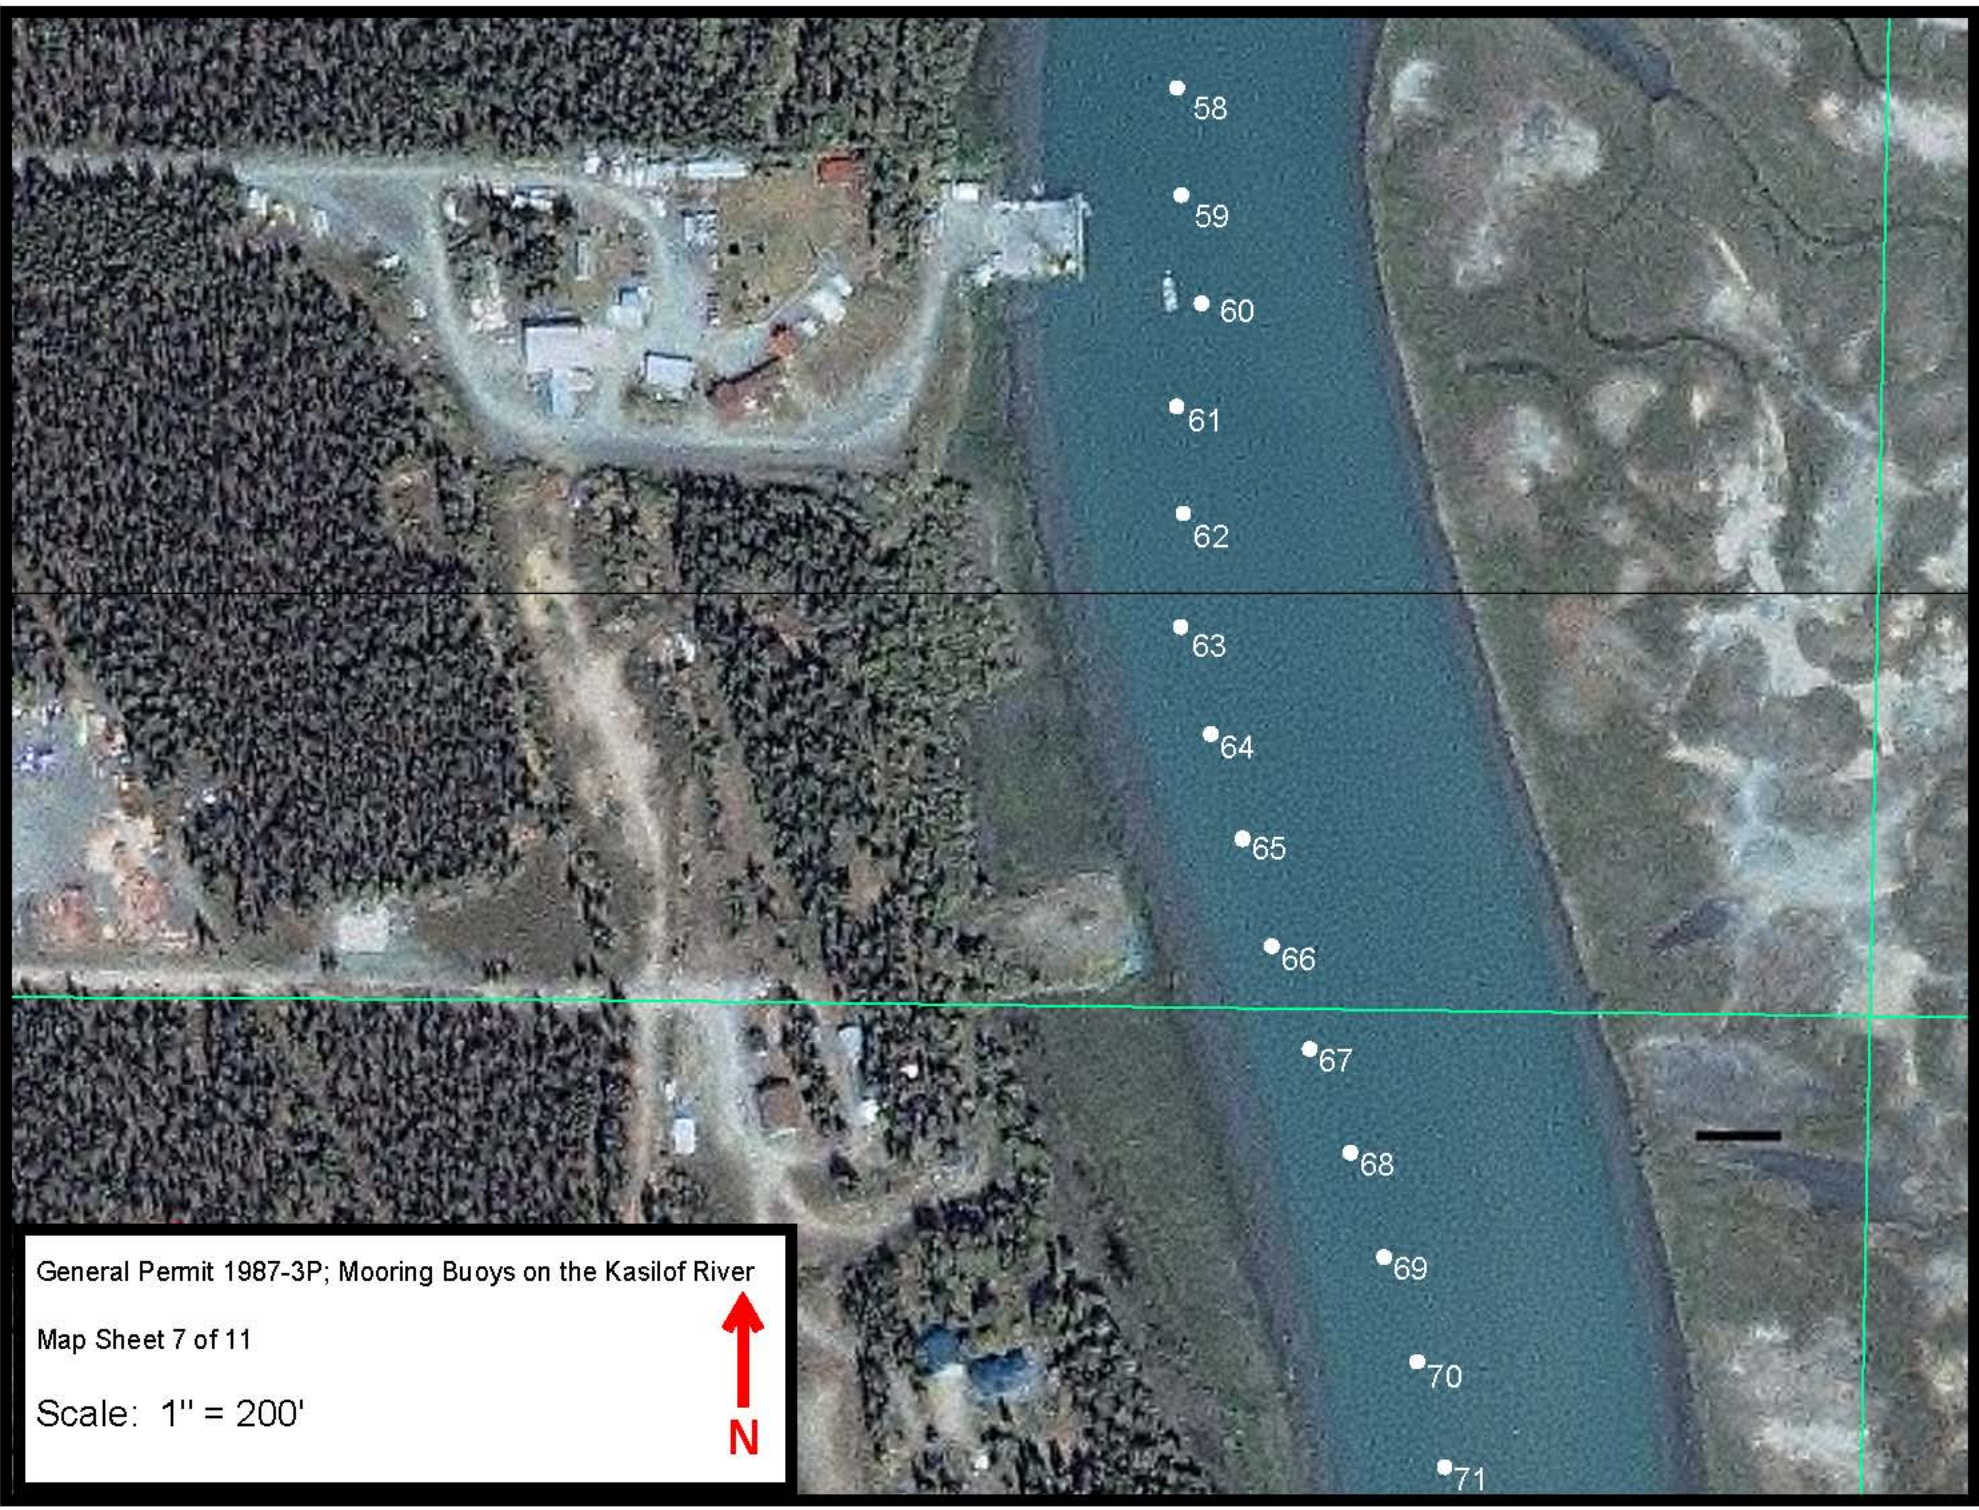

General Permit 1987-3P; Mooring Buoys on the Kasilof River

Map Sheet 1 of 11

Scale: 1" = 200'

General Permit 1987-3P; Mooring Buoys on the Kasilof River

Map Sheet 2 of 11

Scale: 1" = 200'

General Permit 1987-3P; Mooring Buoys on the Kasilof River

Map Sheet 3 of 11

Scale: 1" = 200'

- 19
- 20
- 21
- 22
- 23
- 24
- 25
- 26
- 27
- 28

General Permit 1987-3P; Mooring Buoys on the Kasilof River

Map Sheet 4 of 11

Scale: 1" = 200'

General Permit 1987-3P; Mooring Buoys on the Kasilof River

Map Sheet 5 of 11

Scale: 1" = 200'

General Permit 1987-3P; Mooring Buoys on the Kasilof River

Map Sheet 6 of 11

Scale: 1" = 200'

- 47
- 48
- 49
- 50
- 51
- 52
- 53
- 54
- 55
- 56
- 57
- 58
- 59

General Permit 1987-3P; Mooring Buoys on the Kasilof River

Map Sheet 7 of 11

Scale: 1" = 200'

General Permit 1987-3P; Mooring Buoys on the Kasilof River

Map Sheet 8 of 11

Scale: 1" = 200'

General Permit 1987-3P; Mooring Buoys on the Kasilof River

Map Sheet 9 of 11

Scale: 1" = 200'