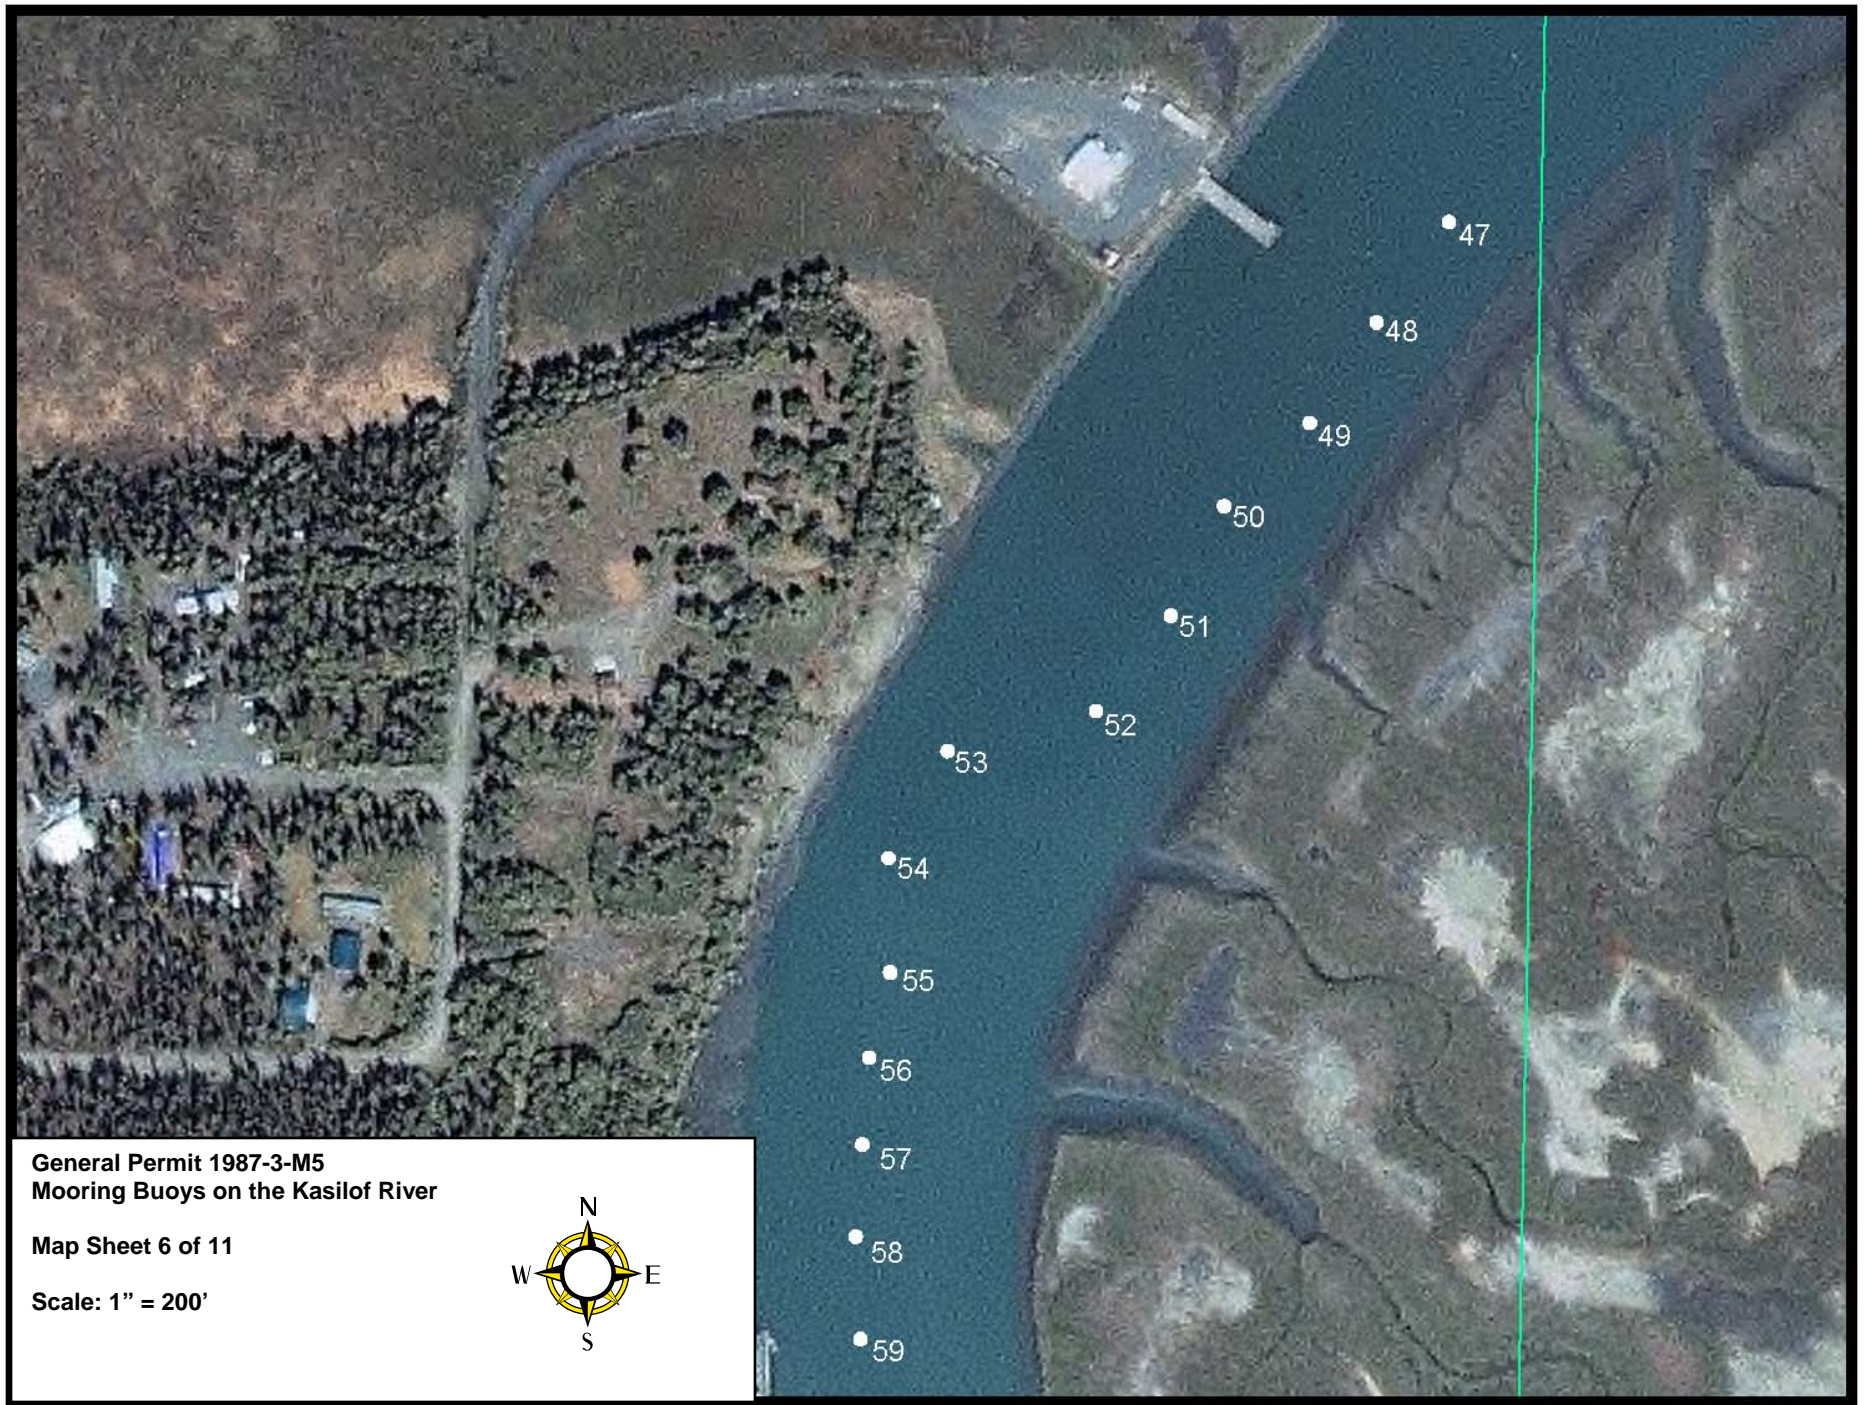

General Permit 1987-3-M5
Mooring Buoys on the Kasilof River

Map Sheet 1 of 11

Scale: 1" = 200'

General Permit 1987-3-M5
Mooring Buoys on the Kasilof River

Map Sheet 2 of 11

Scale: 1" = 200'

General Permit 1987-3-M5
Mooring Buoys on the Kasilof River

Map Sheet 4 of 11

Scale: 1" = 200'

General Permit 1987-3-M5
Mooring Buoys on the Kasilof River

Map Sheet 5 of 11

Scale: 1" = 200'

General Permit 1987-3-M5
Mooring Buoys on the Kasilof River

Map Sheet 6 of 11

Scale: 1" = 200'

General Permit 1987-3-M5
Mooring Buoys on the Kasilof River

Map Sheet 7 of 11

Scale: 1" = 200'

General Permit 1987-3-M5
Mooring Buoys on the Kasilof River

Map Sheet 9 of 11

Scale: 1" = 200'

General Permit 1987-3-M5
Mooring Buoys on the Kasilof River

Map Sheet 10 of 11

Scale: 1" = 200'

General Permit 1987-3-M5
Mooring Buoys on the Kasilof River

Map Sheet 11 of 11

Scale: 1" = 200'