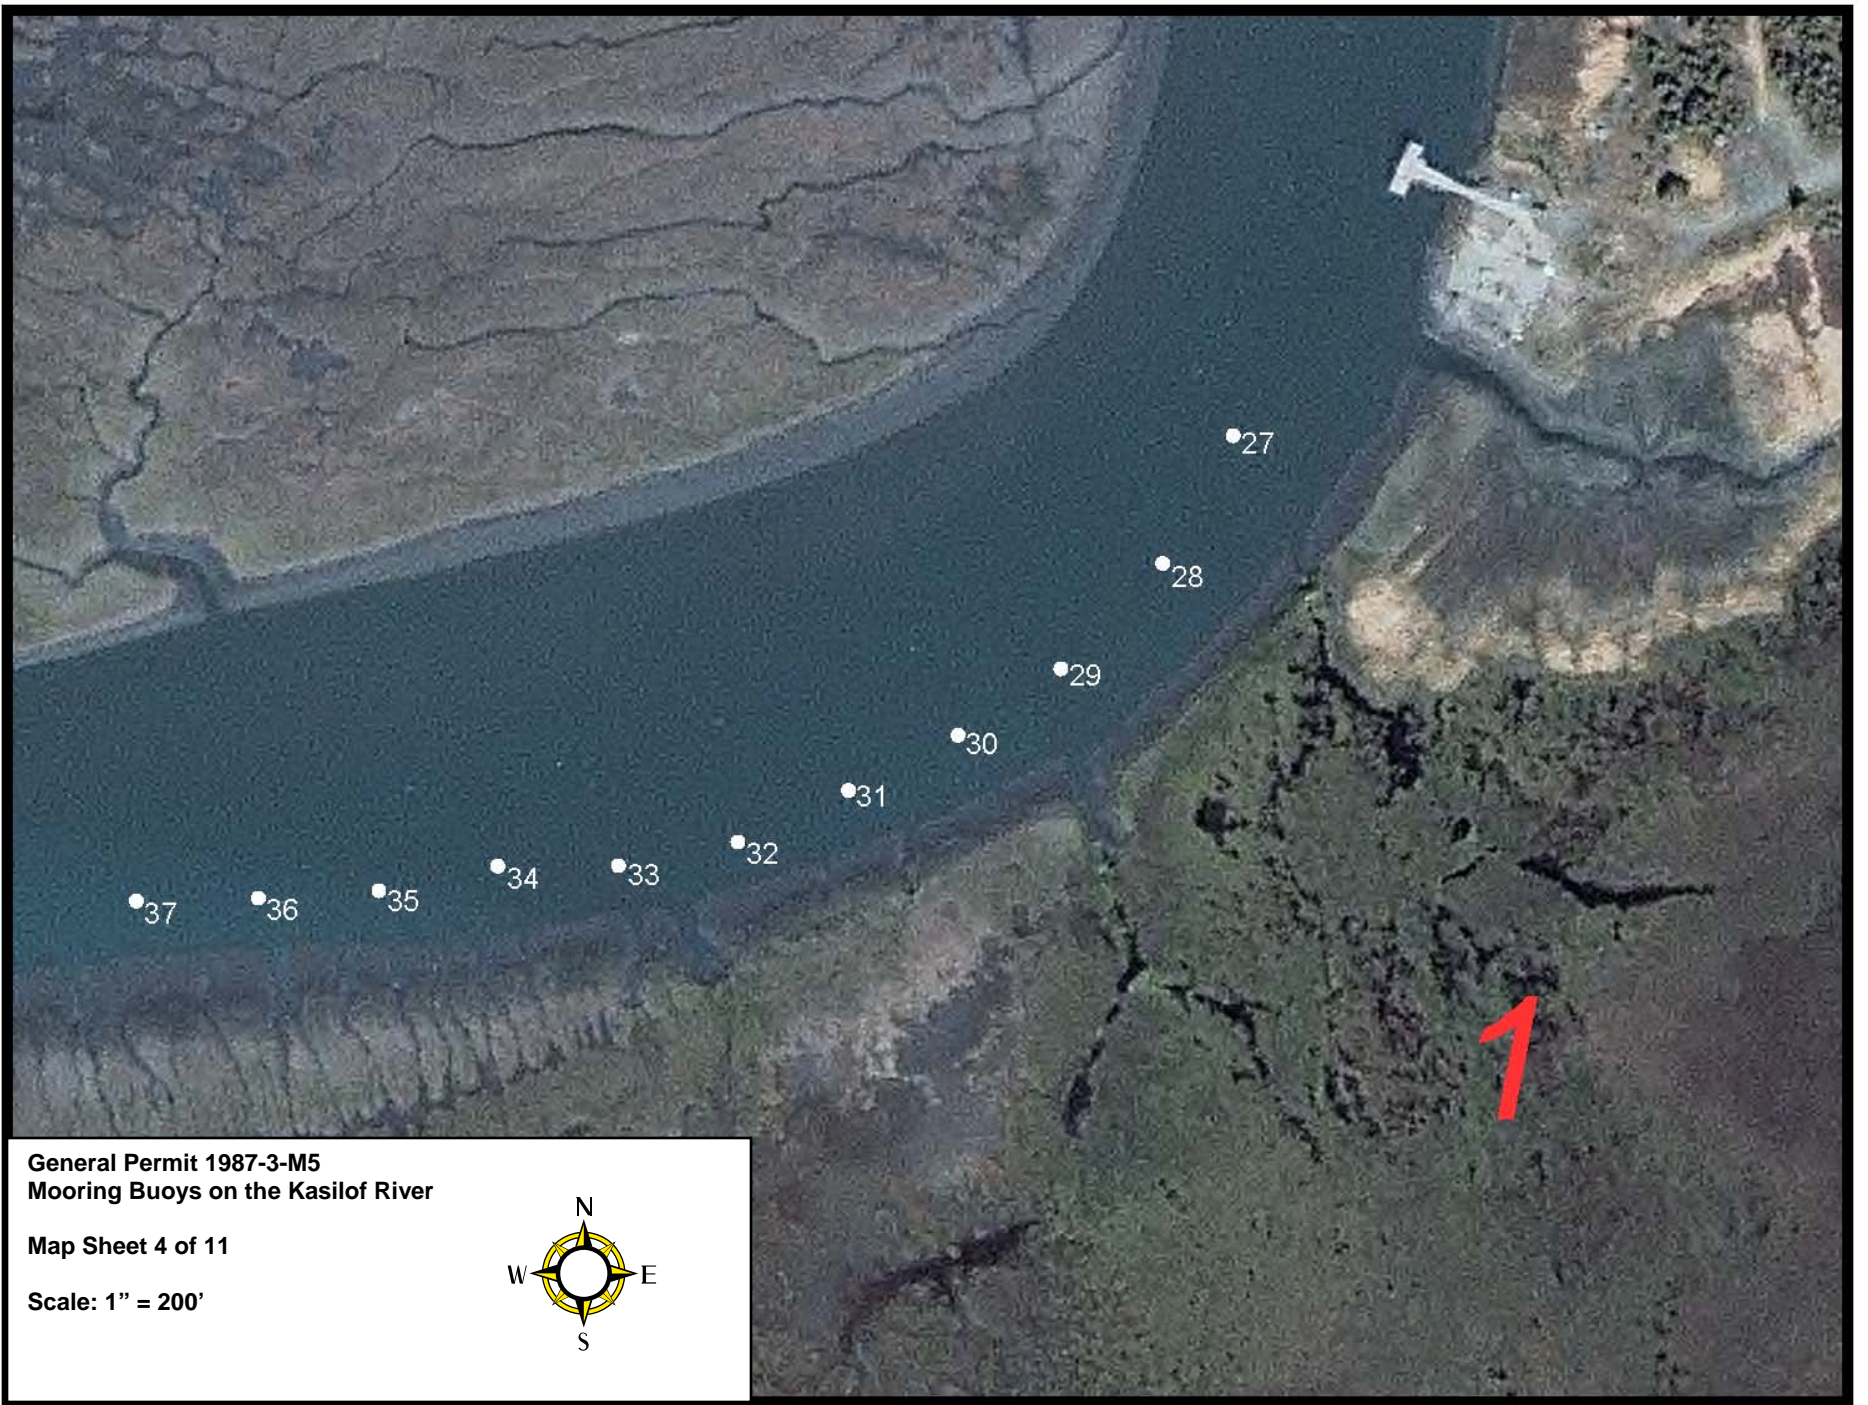

General Permit 1987-3-M5
Mooring Buoys on the Kasilof River

Map Sheet 1 of 11

Scale: 1" = 200'

General Permit 1987-3-M5
Mooring Buoys on the Kasilof River

Map Sheet 2 of 11

Scale: 1" = 200'

General Permit 1987-3-M5
Mooring Buoys on the Kasilof River

Map Sheet 4 of 11

Scale: 1" = 200'

General Permit 1987-3-M5
Mooring Buoys on the Kasilof River

Map Sheet 5 of 11

Scale: 1" = 200'

General Permit 1987-3-M5
Mooring Buoys on the Kasilof River

Map Sheet 6 of 11

Scale: 1" = 200'

General Permit 1987-3-M5
Mooring Buoys on the Kasilof River

Map Sheet 7 of 11

Scale: 1" = 200'

General Permit 1987-3-M5
Mooring Buoys on the Kasilof River

Map Sheet 9 of 11

Scale: 1" = 200'

General Permit 1987-3-M5
Mooring Buoys on the Kasilof River

Map Sheet 10 of 11

Scale: 1" = 200'

General Permit 1987-3-M5
Mooring Buoys on the Kasilof River

Map Sheet 11 of 11

Scale: 1" = 200'