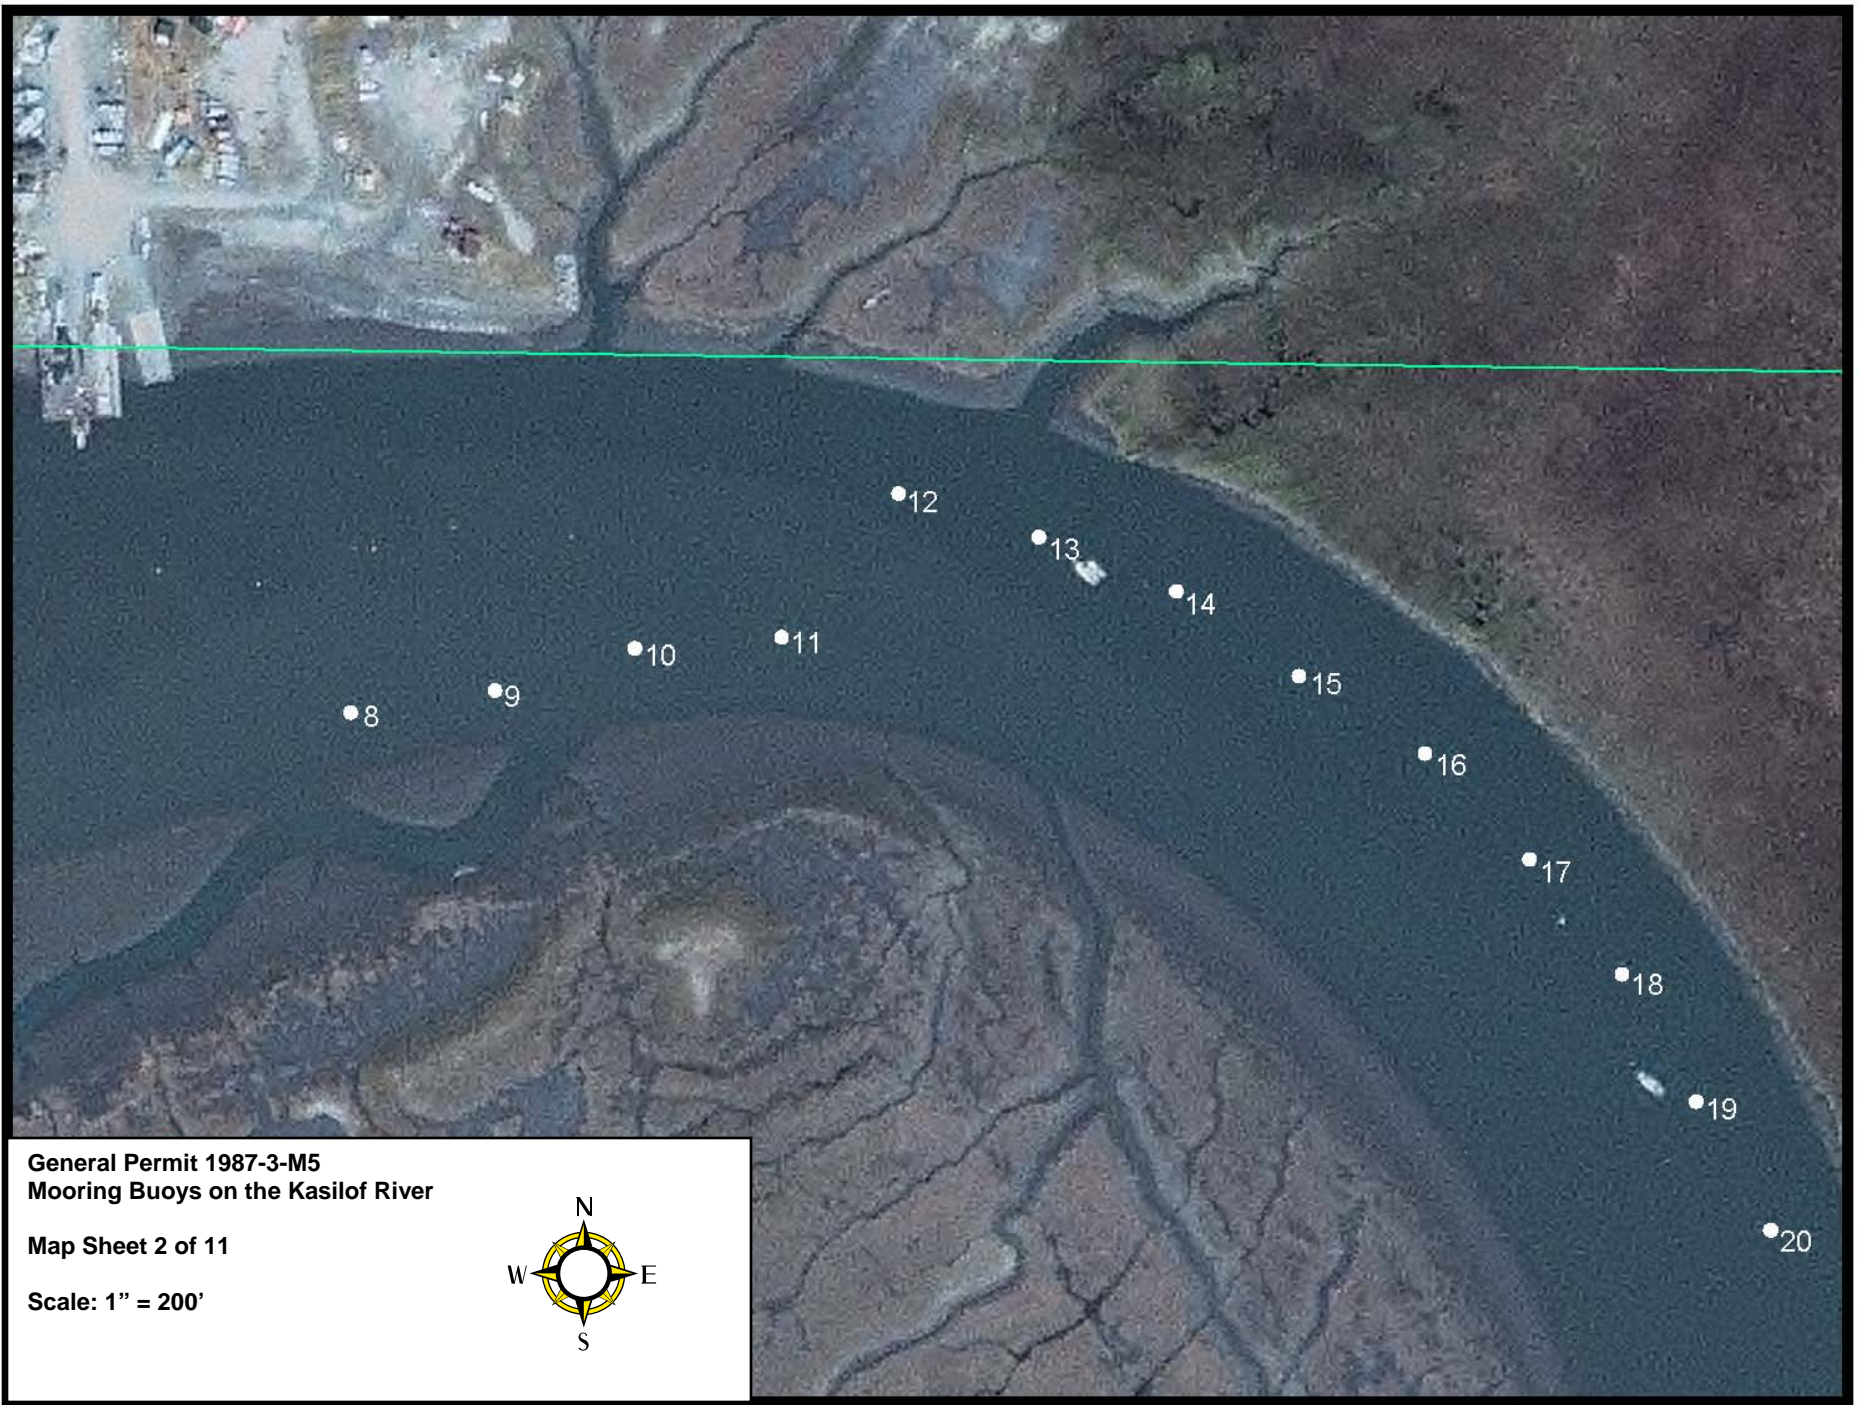

General Permit 1987-3-M5
Mooring Buoys on the Kasilof River

Map Sheet 1 of 11

Scale: 1" = 200'

General Permit 1987-3-M5
Mooring Buoys on the Kasilof River

Map Sheet 2 of 11

Scale: 1" = 200'

General Permit 1987-3-M5
Mooring Buoys on the Kasilof River

Map Sheet 4 of 11

Scale: 1" = 200'

General Permit 1987-3-M5
Mooring Buoys on the Kasilof River

Map Sheet 5 of 11

Scale: 1" = 200'

General Permit 1987-3-M5
Mooring Buoys on the Kasilof River

Map Sheet 6 of 11

Scale: 1" = 200'

General Permit 1987-3-M5
Mooring Buoys on the Kasilof River

Map Sheet 7 of 11

Scale: 1" = 200'

General Permit 1987-3-M5
Mooring Buoys on the Kasilof River

Map Sheet 9 of 11

Scale: 1" = 200'

General Permit 1987-3-M5
Mooring Buoys on the Kasilof River

Map Sheet 10 of 11

Scale: 1" = 200'

General Permit 1987-3-M5
Mooring Buoys on the Kasilof River

Map Sheet 11 of 11

Scale: 1" = 200'