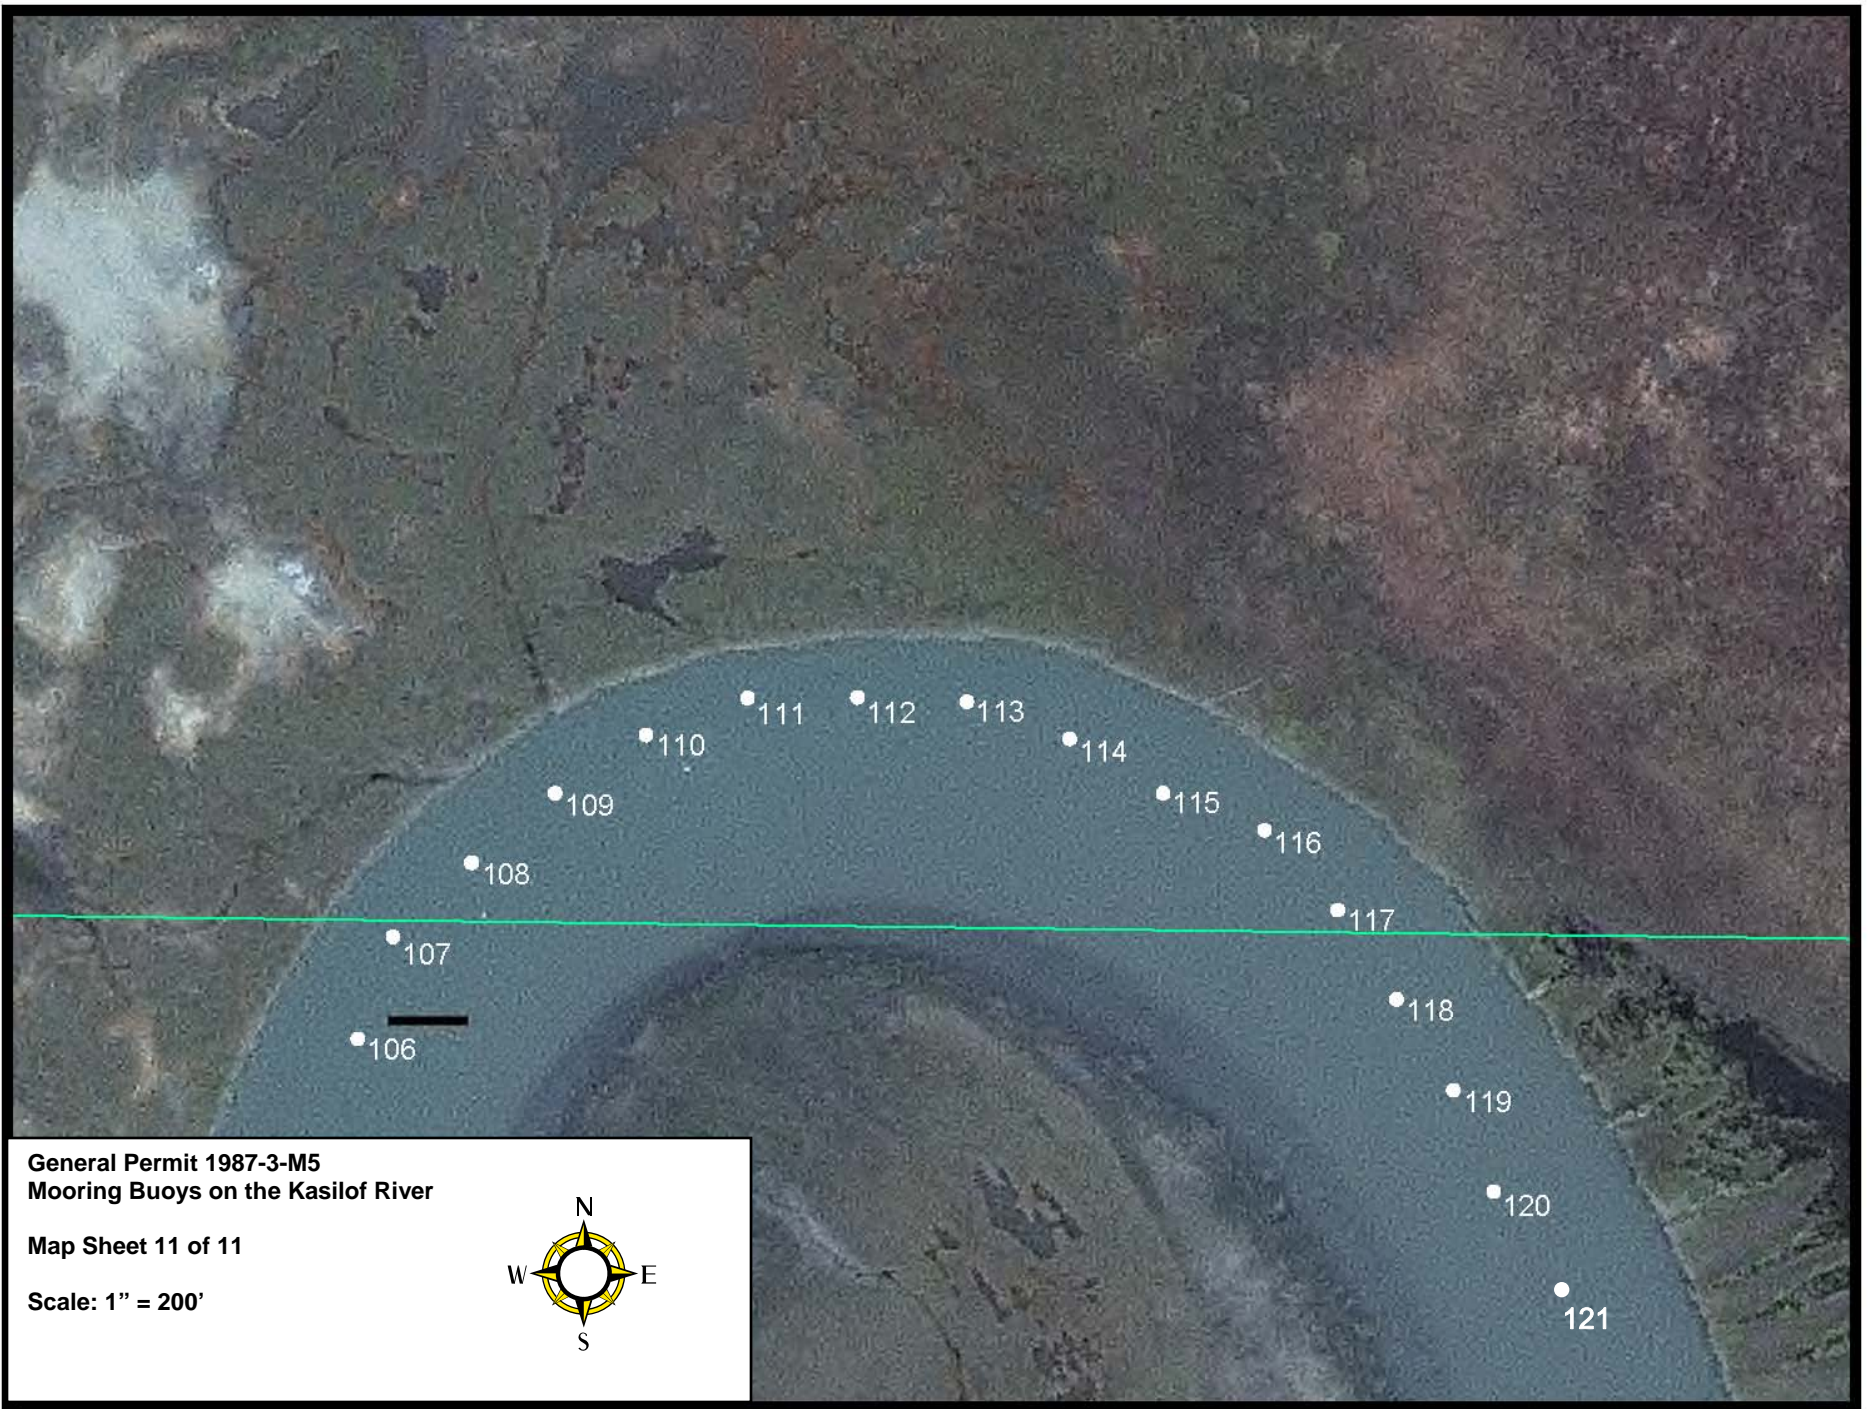

General Permit 1987-3-M5
Mooring Buoys on the Kasilof River

Map Sheet 1 of 11

Scale: 1" = 200'

General Permit 1987-3-M5
Mooring Buoys on the Kasilof River

Map Sheet 2 of 11

Scale: 1" = 200'

General Permit 1987-3-M5
Mooring Buoys on the Kasilof River

Map Sheet 4 of 11

Scale: 1" = 200'

General Permit 1987-3-M5
Mooring Buoys on the Kasilof River

Map Sheet 5 of 11

Scale: 1" = 200'

General Permit 1987-3-M5
Mooring Buoys on the Kasilof River

Map Sheet 6 of 11

Scale: 1" = 200'

General Permit 1987-3-M5
Mooring Buoys on the Kasilof River

Map Sheet 7 of 11

Scale: 1" = 200'

General Permit 1987-3-M5
Mooring Buoys on the Kasilof River

Map Sheet 9 of 11

Scale: 1" = 200'

General Permit 1987-3-M5
Mooring Buoys on the Kasilof River

Map Sheet 10 of 11

Scale: 1" = 200'

General Permit 1987-3-M5
Mooring Buoys on the Kasilof River

Map Sheet 11 of 11

Scale: 1" = 200'