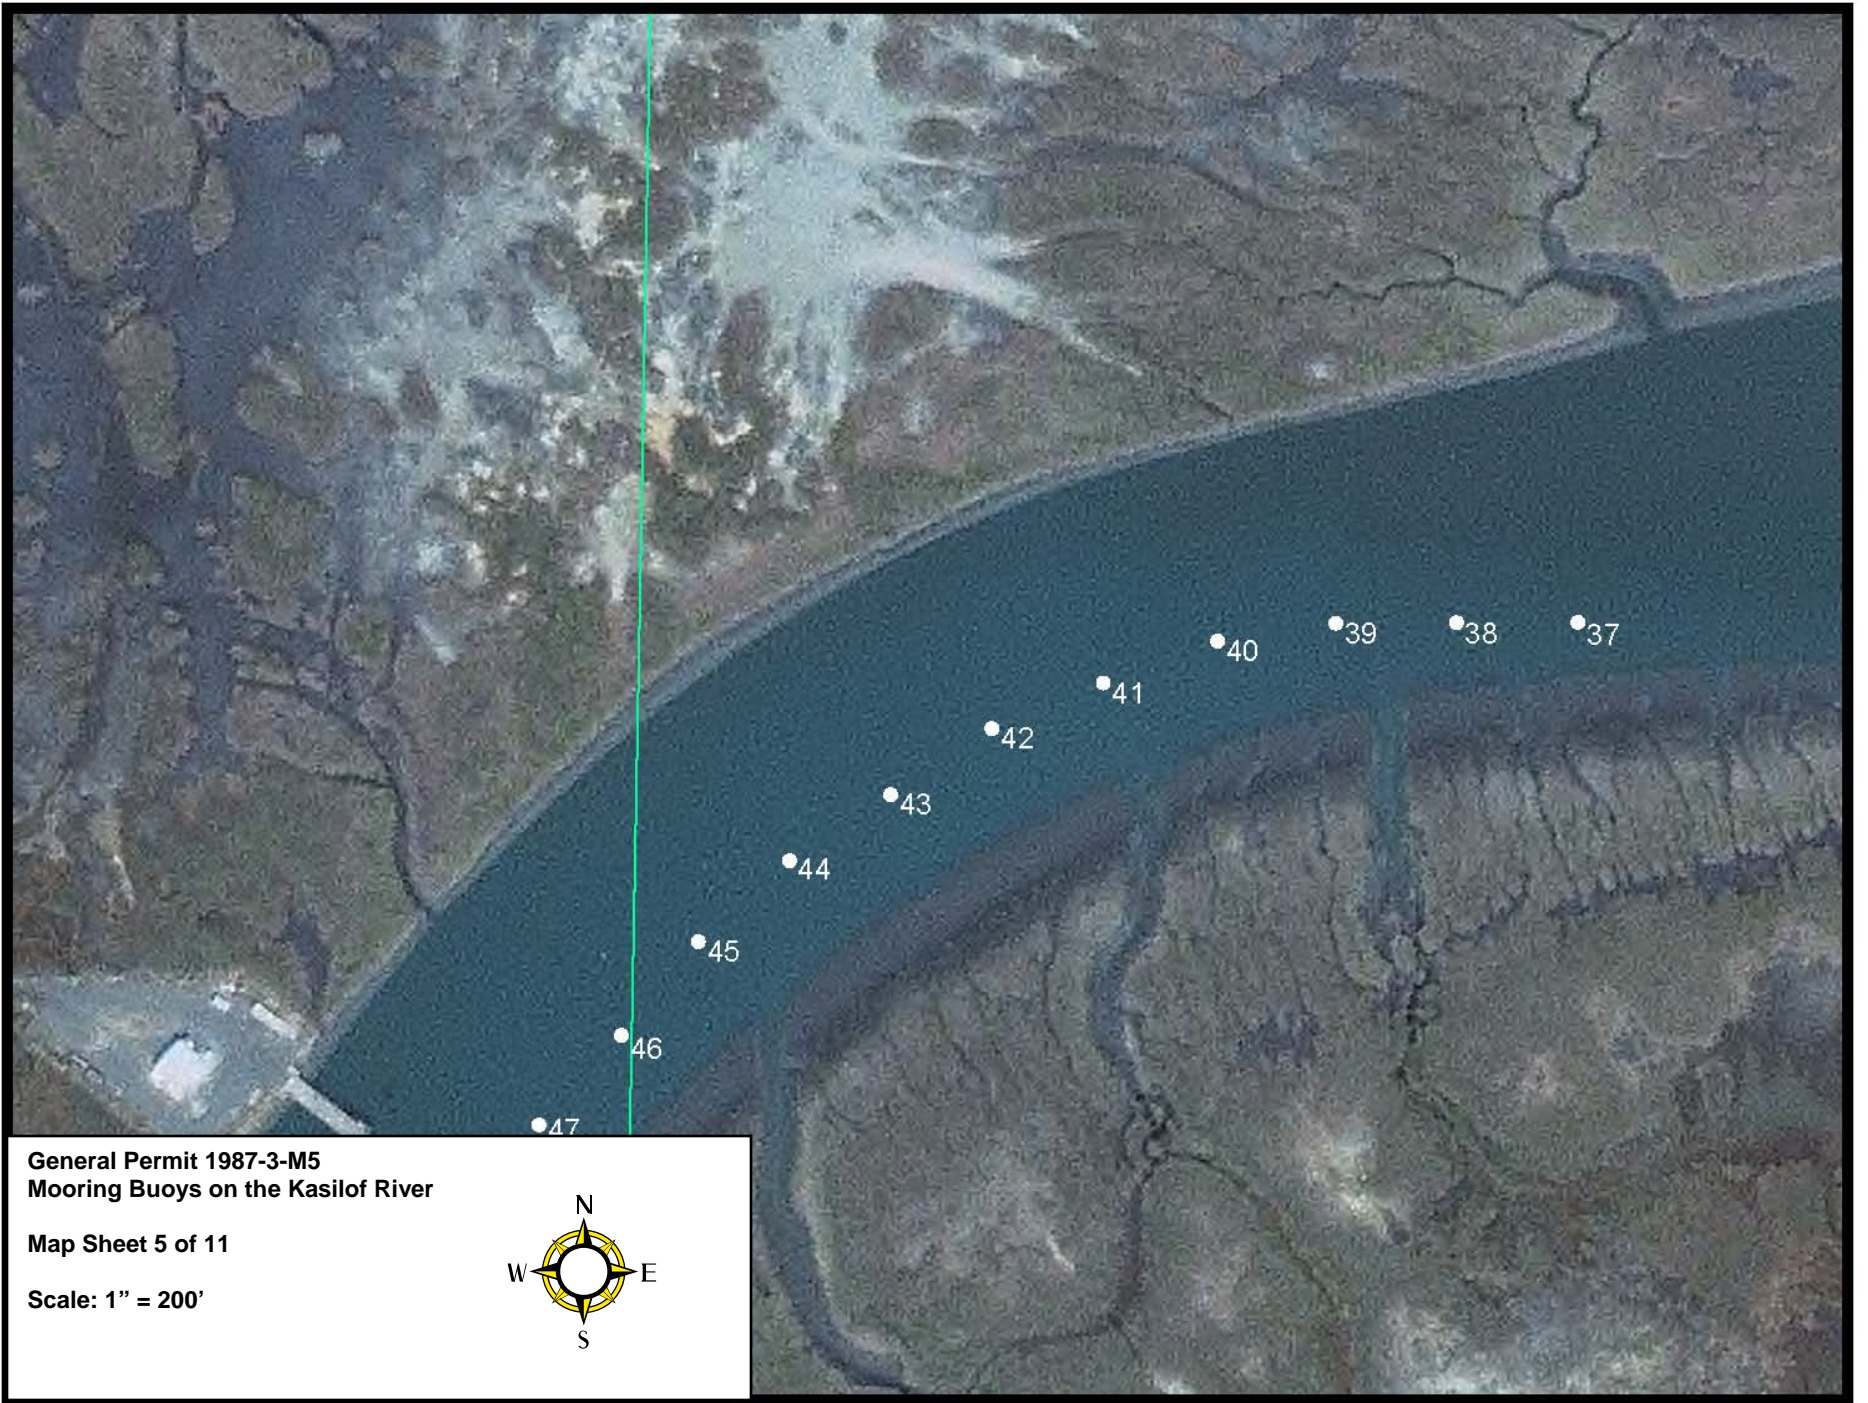

General Permit 1987-3-M5
Mooring Buoys on the Kasilof River

Map Sheet 1 of 11

Scale: 1" = 200'

General Permit 1987-3-M5
Mooring Buoys on the Kasilof River

Map Sheet 2 of 11

Scale: 1" = 200'

General Permit 1987-3-M5
Mooring Buoys on the Kasilof River

Map Sheet 4 of 11

Scale: 1" = 200'

General Permit 1987-3-M5
Mooring Buoys on the Kasilof River

Map Sheet 5 of 11

Scale: 1" = 200'

General Permit 1987-3-M5
Mooring Buoys on the Kasilof River

Map Sheet 6 of 11

Scale: 1" = 200'

General Permit 1987-3-M5
Mooring Buoys on the Kasilof River

Map Sheet 7 of 11

Scale: 1" = 200'

General Permit 1987-3-M5
Mooring Buoys on the Kasilof River

Map Sheet 9 of 11

Scale: 1" = 200'

General Permit 1987-3-M5
Mooring Buoys on the Kasilof River

Map Sheet 10 of 11

Scale: 1" = 200'

General Permit 1987-3-M5
Mooring Buoys on the Kasilof River

Map Sheet 11 of 11

Scale: 1" = 200'