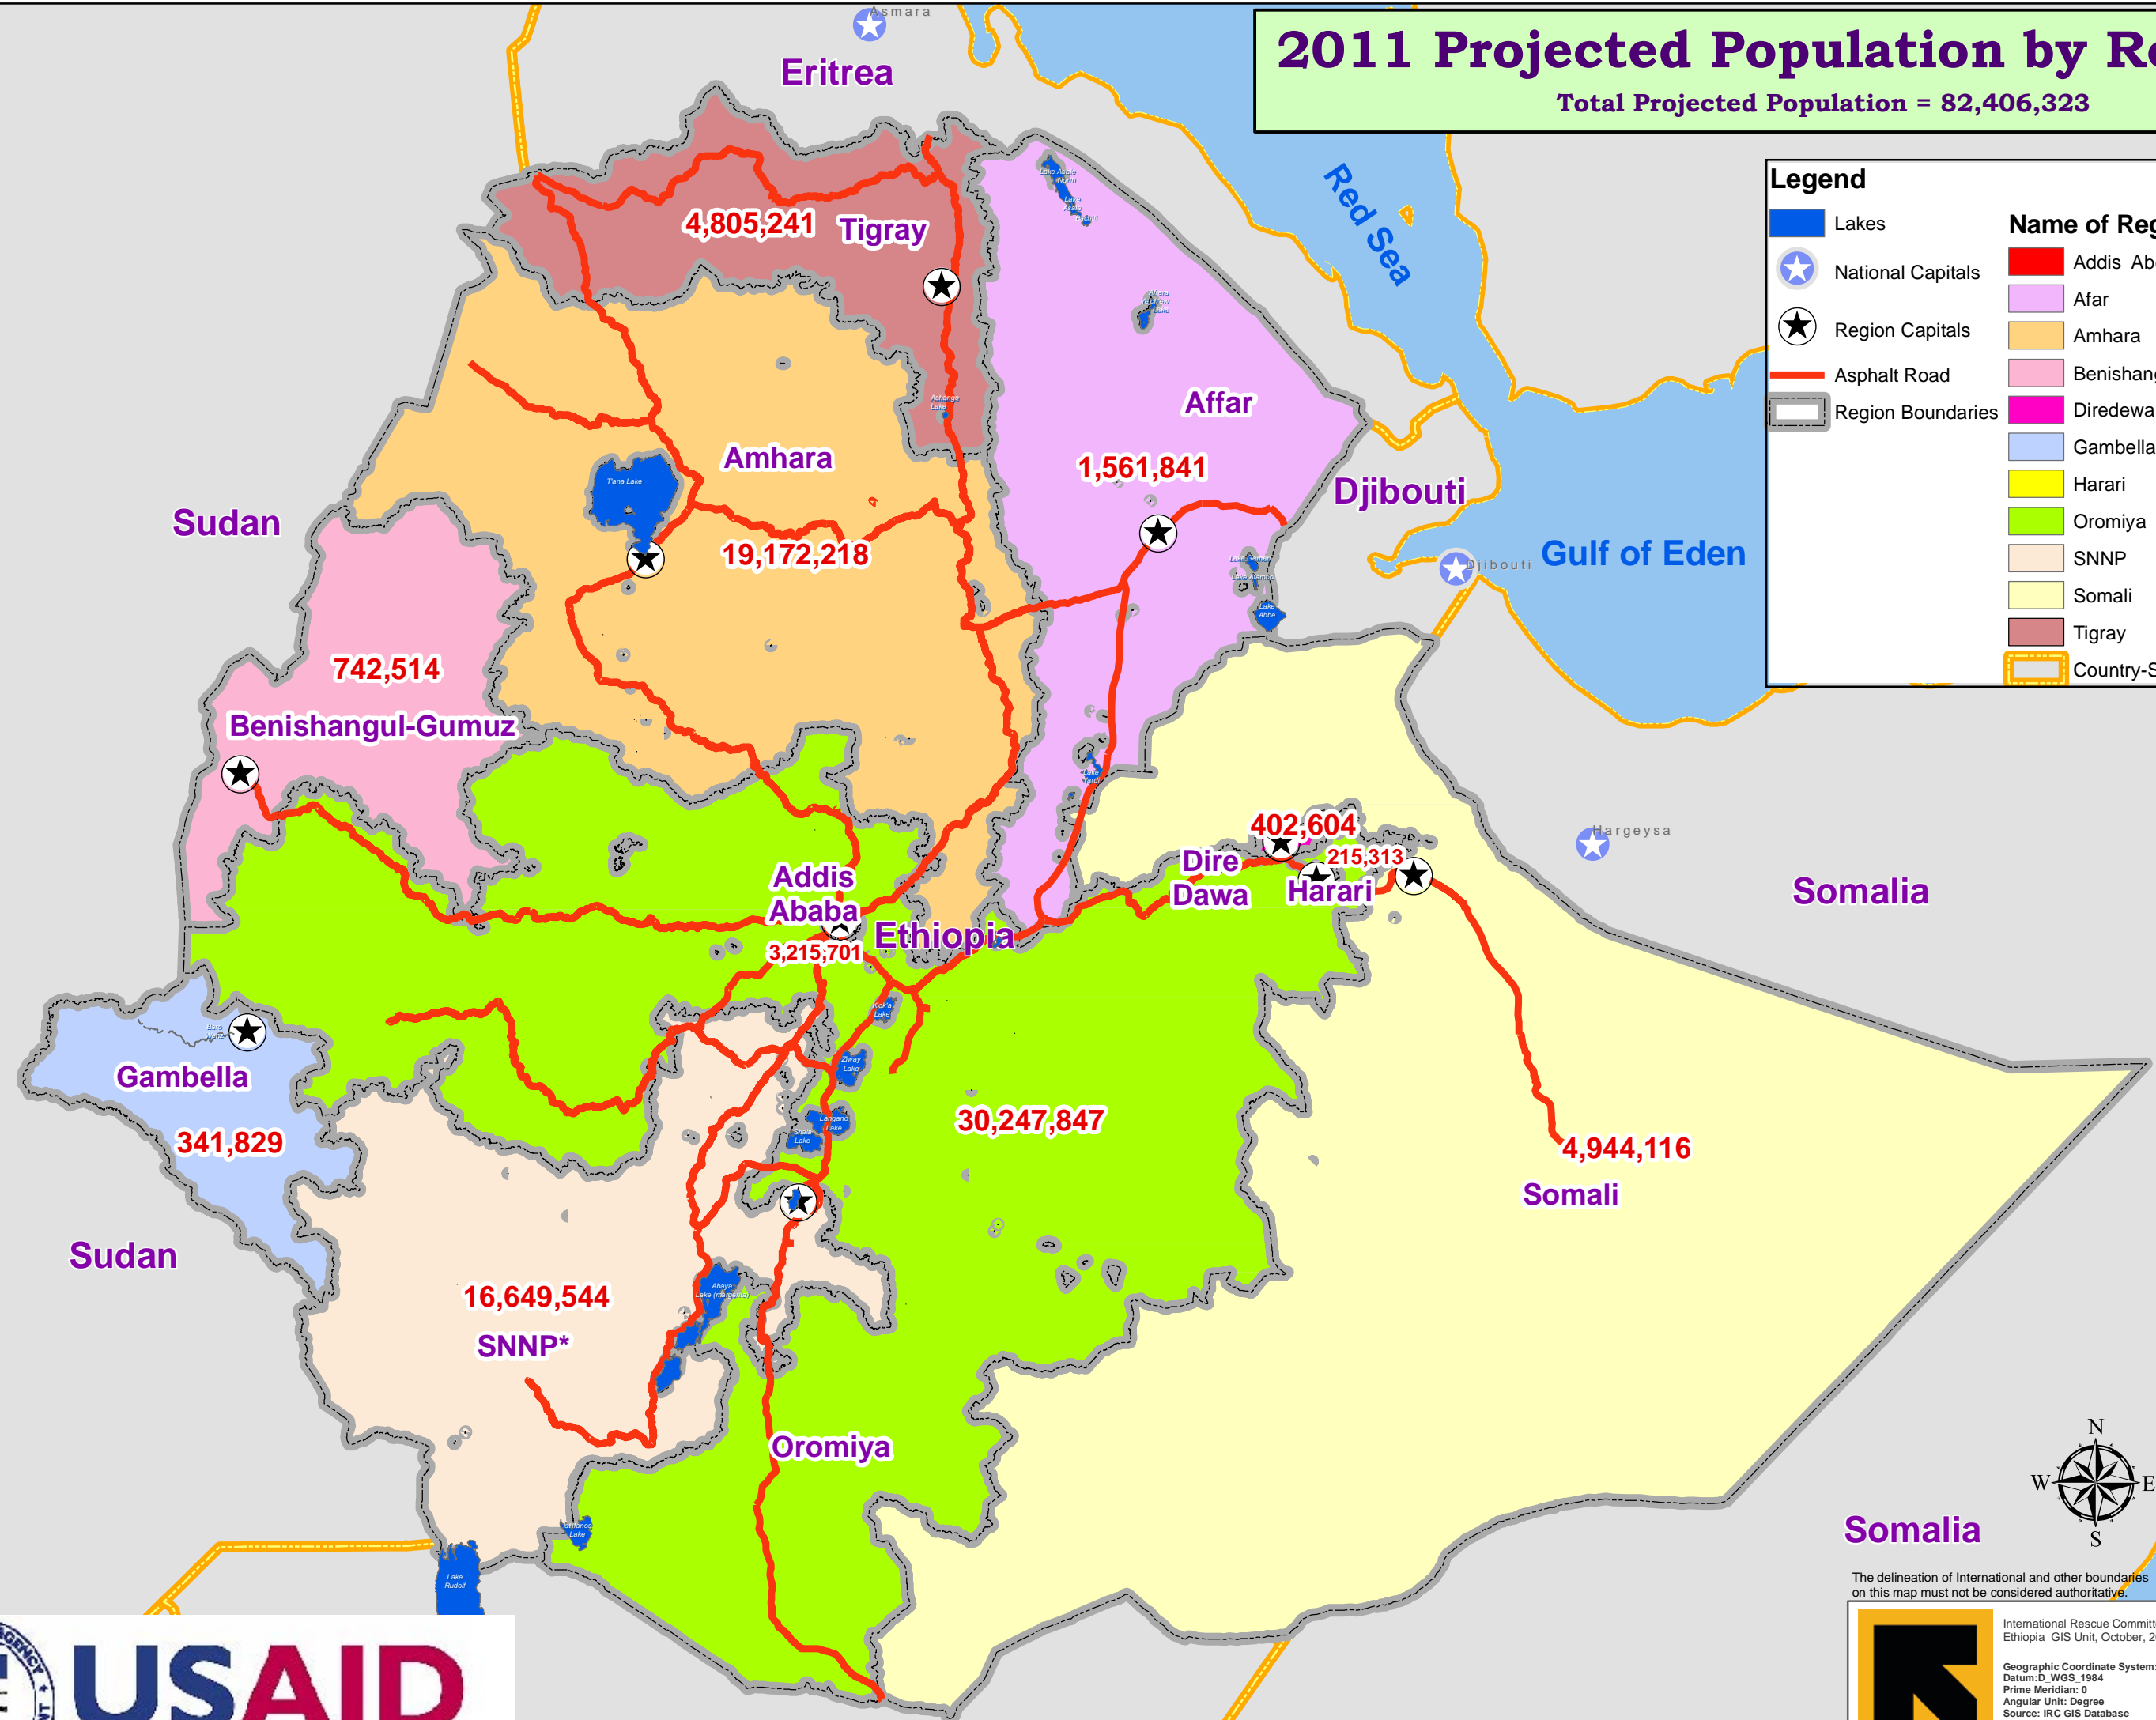

2011 Projected Population by Region

Total Projected Population = 82,406,323

Legend

- Lakes
- National Capitals
- Region Capitals
- Asphalt Road
- Region Boundaries
- Country-State Boundaries

Name of Regions

- Addis Abeba
- Afar
- Amhara
- Benishangul Gumuz
- Diredawa
- Gambella
- Harari
- Oromiya
- SNNP
- Somali
- Tigray

The delineation of International and other boundaries on this map must not be considered authoritative.

Geographic Coordinate System: GCS_WGS_1984
Datum: D_WGS_1984
Prime Meridian: 0
Angular Unit: Degree
Source: IRC GIS Database
Created in ArcGIS 9.3 Using ArcMap

USAID Geospatial Analysis for Public Health
Agreement No.: 663-A-00-07-00418-00