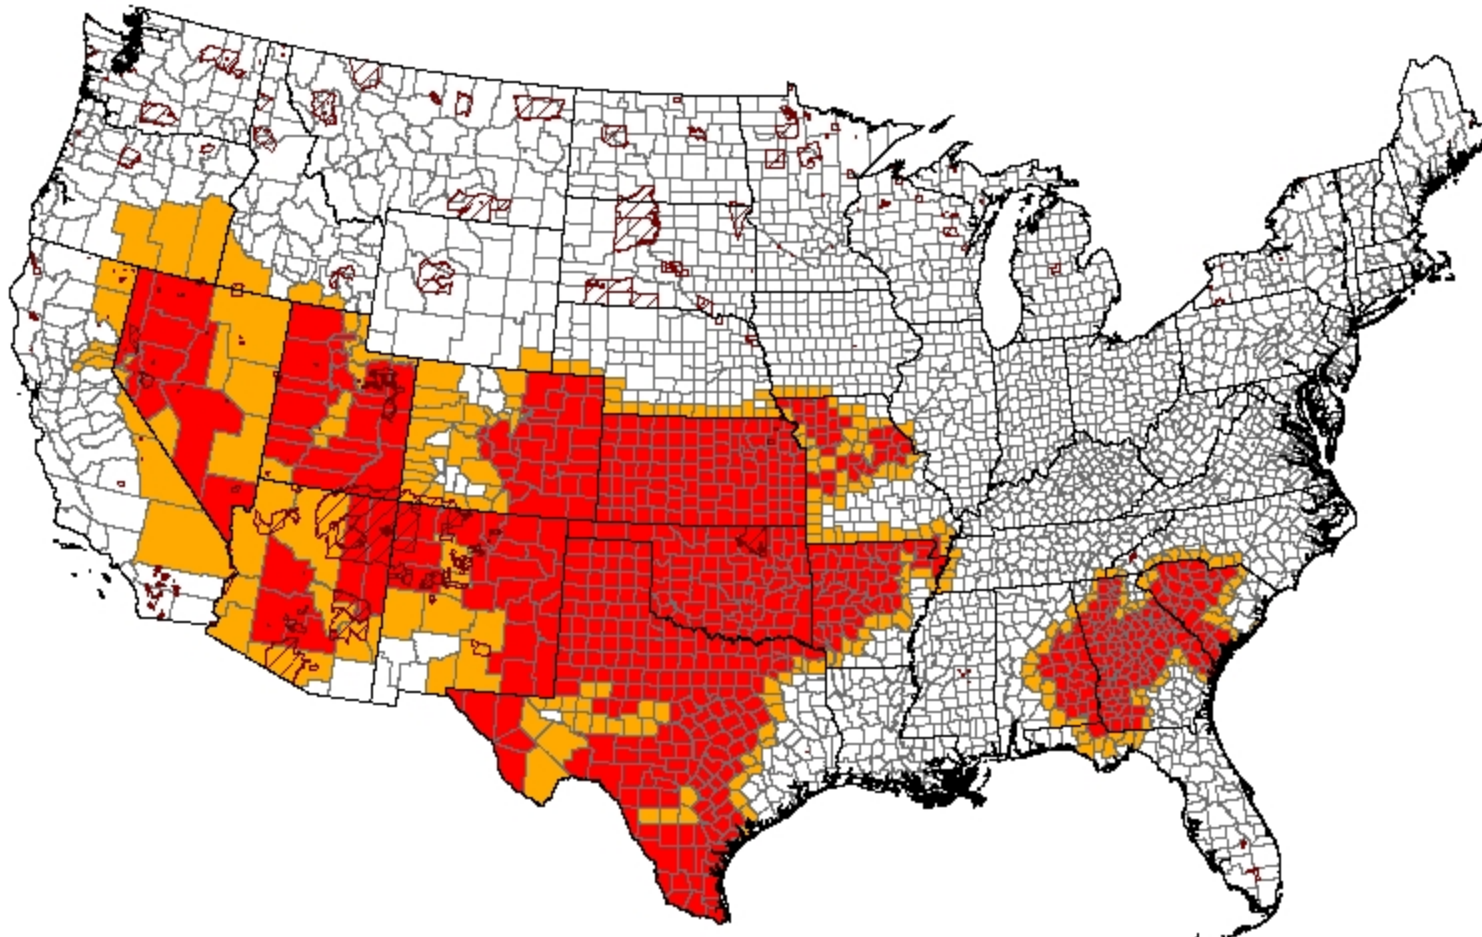

# 2013 Secretarial Drought Designations - All Drought

## Secretarial Drought Designations as of February 6, 2013

Disaster Incidents as of February 6, 2013

-  State Boundary
-  County Boundary
-  Tribal Lands
-  Primary Counties: 676
-  Contiguous Counties: 270